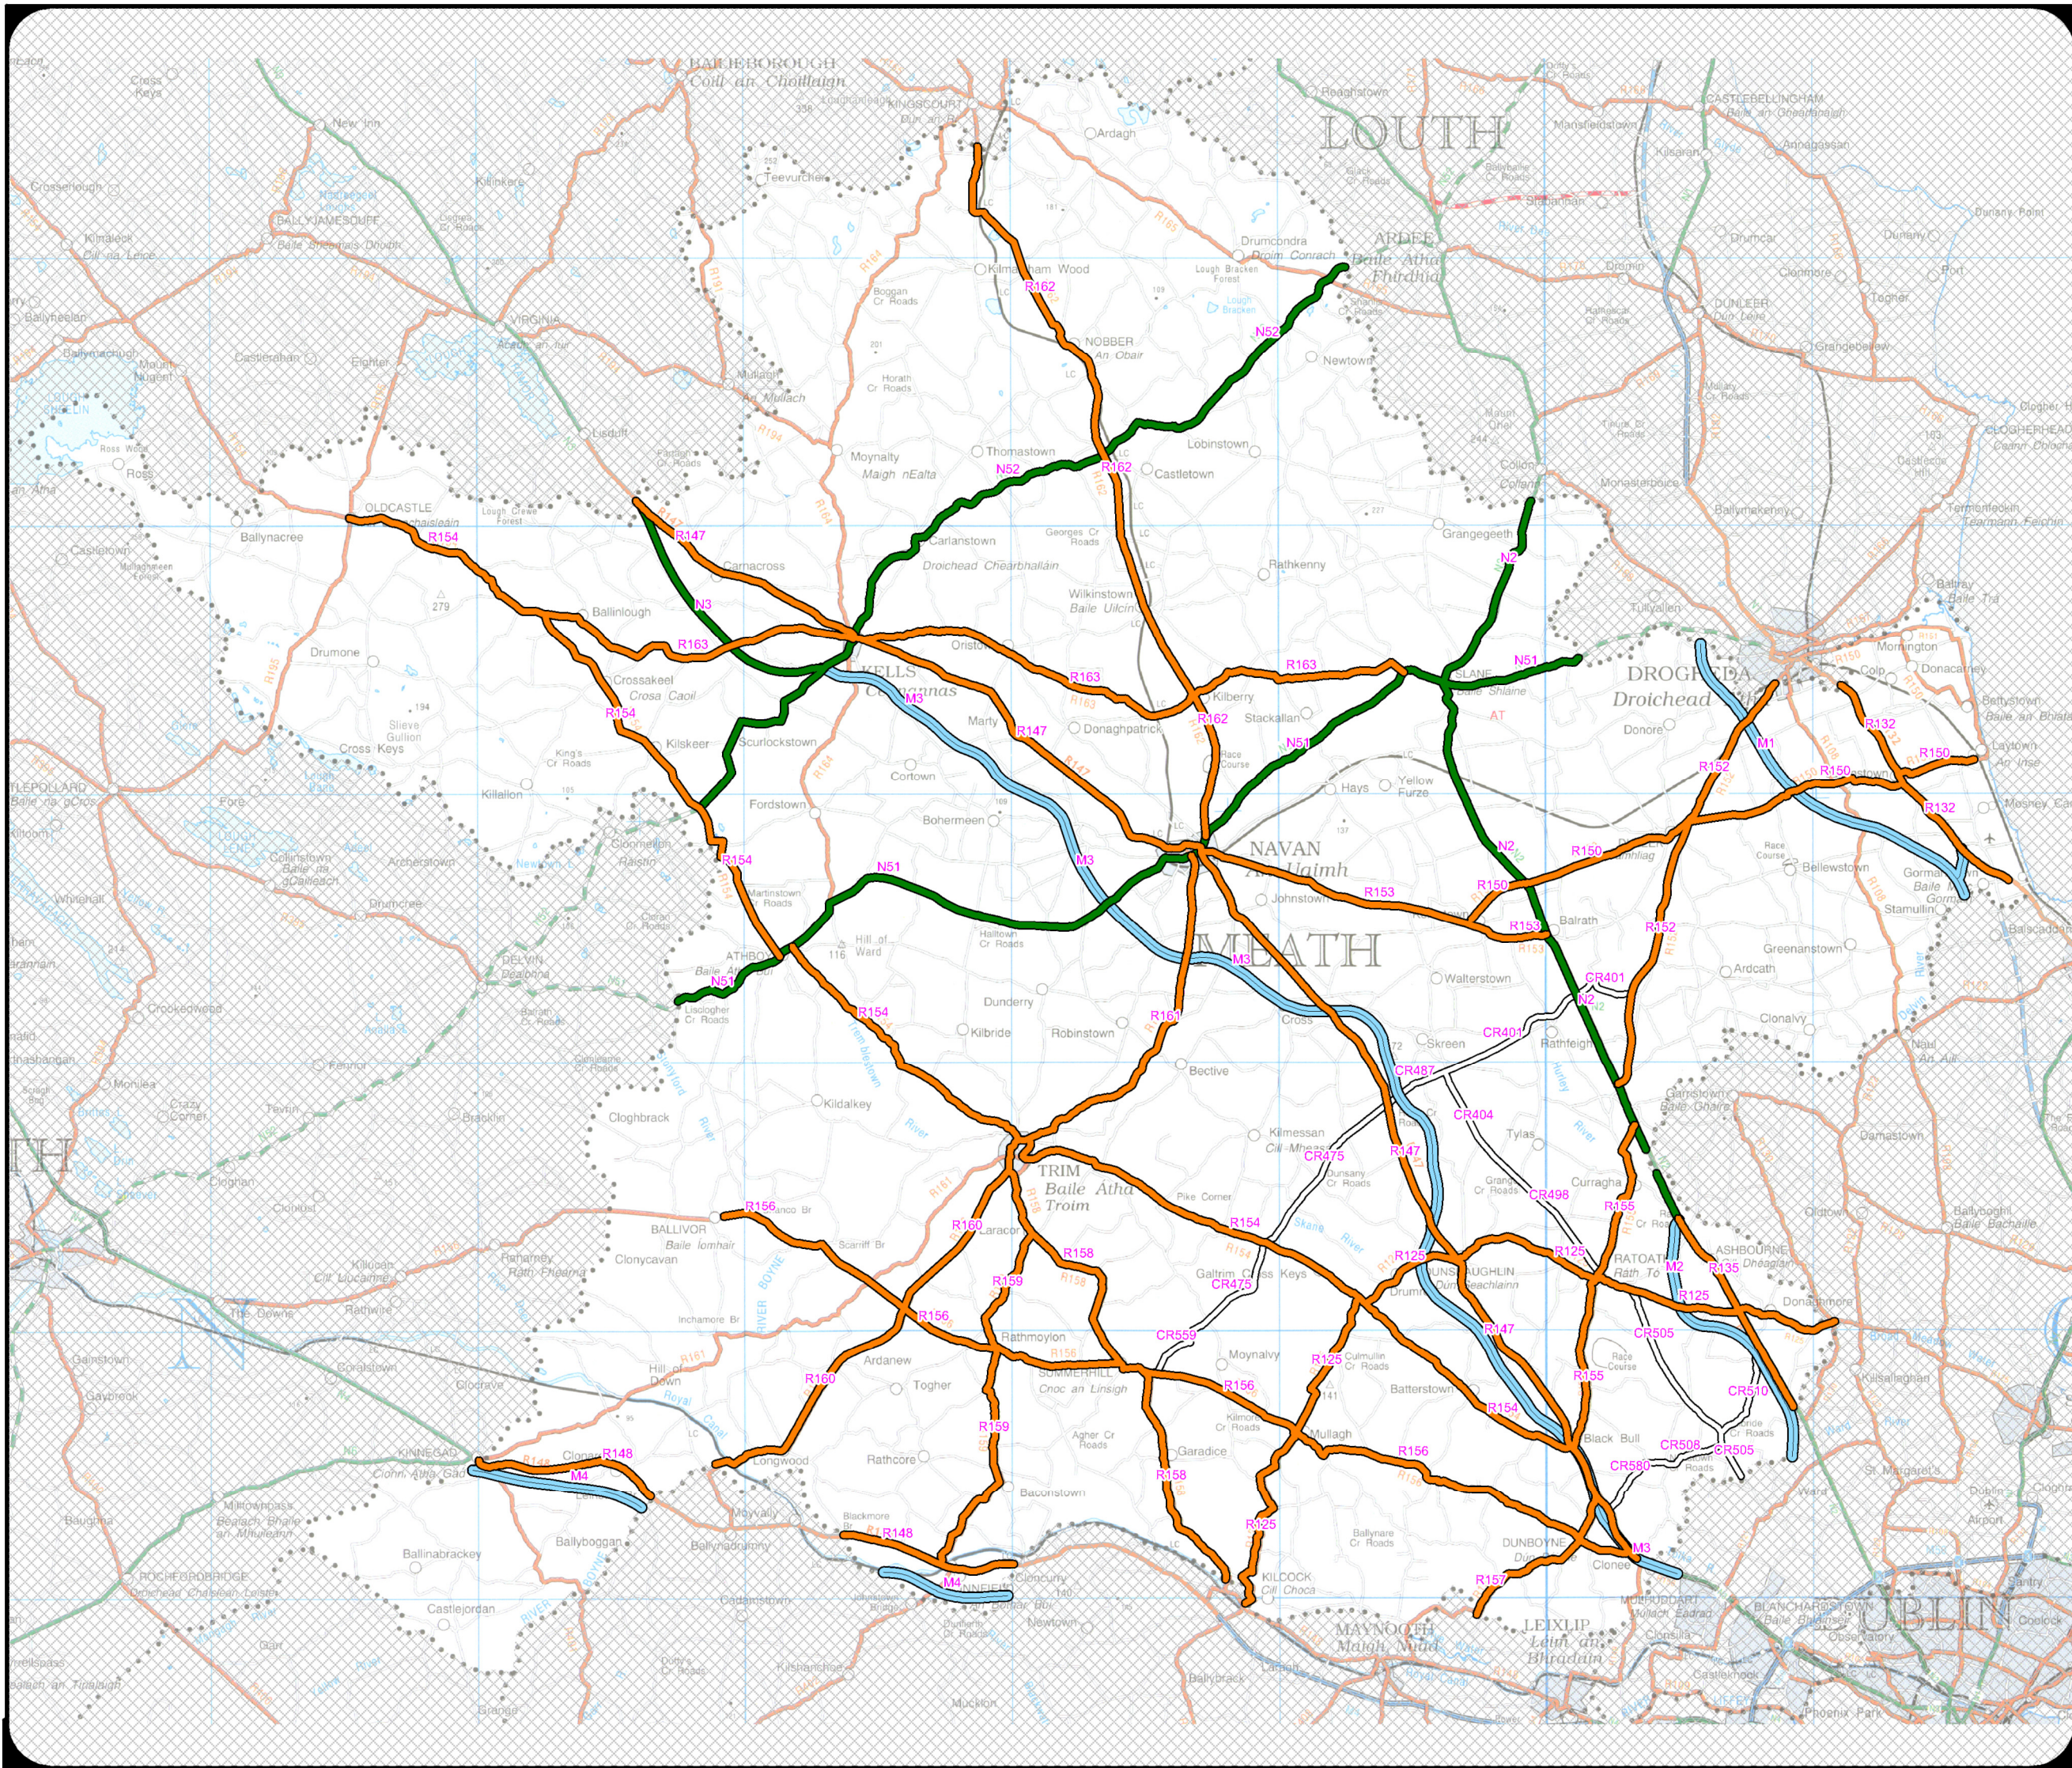

LEGEND
Category of Road

-  Motorways
-  National Roads
-  Regional Roads
-  Class 1 County Roads

Note: Details shown on this map are for information purposes only. Further details on any item should be clarified with Meath County Council. This map has been produced by Meath County Council with available Local Authority and Ordnance Survey base data.
© Ordnance Survey Ireland & Government of Ireland, Meath 2012/31/CCMA
NOTE - UNAUTHORISED REPRODUCTION OF THIS MAP INFRINGES STATE COPYRIGHT.