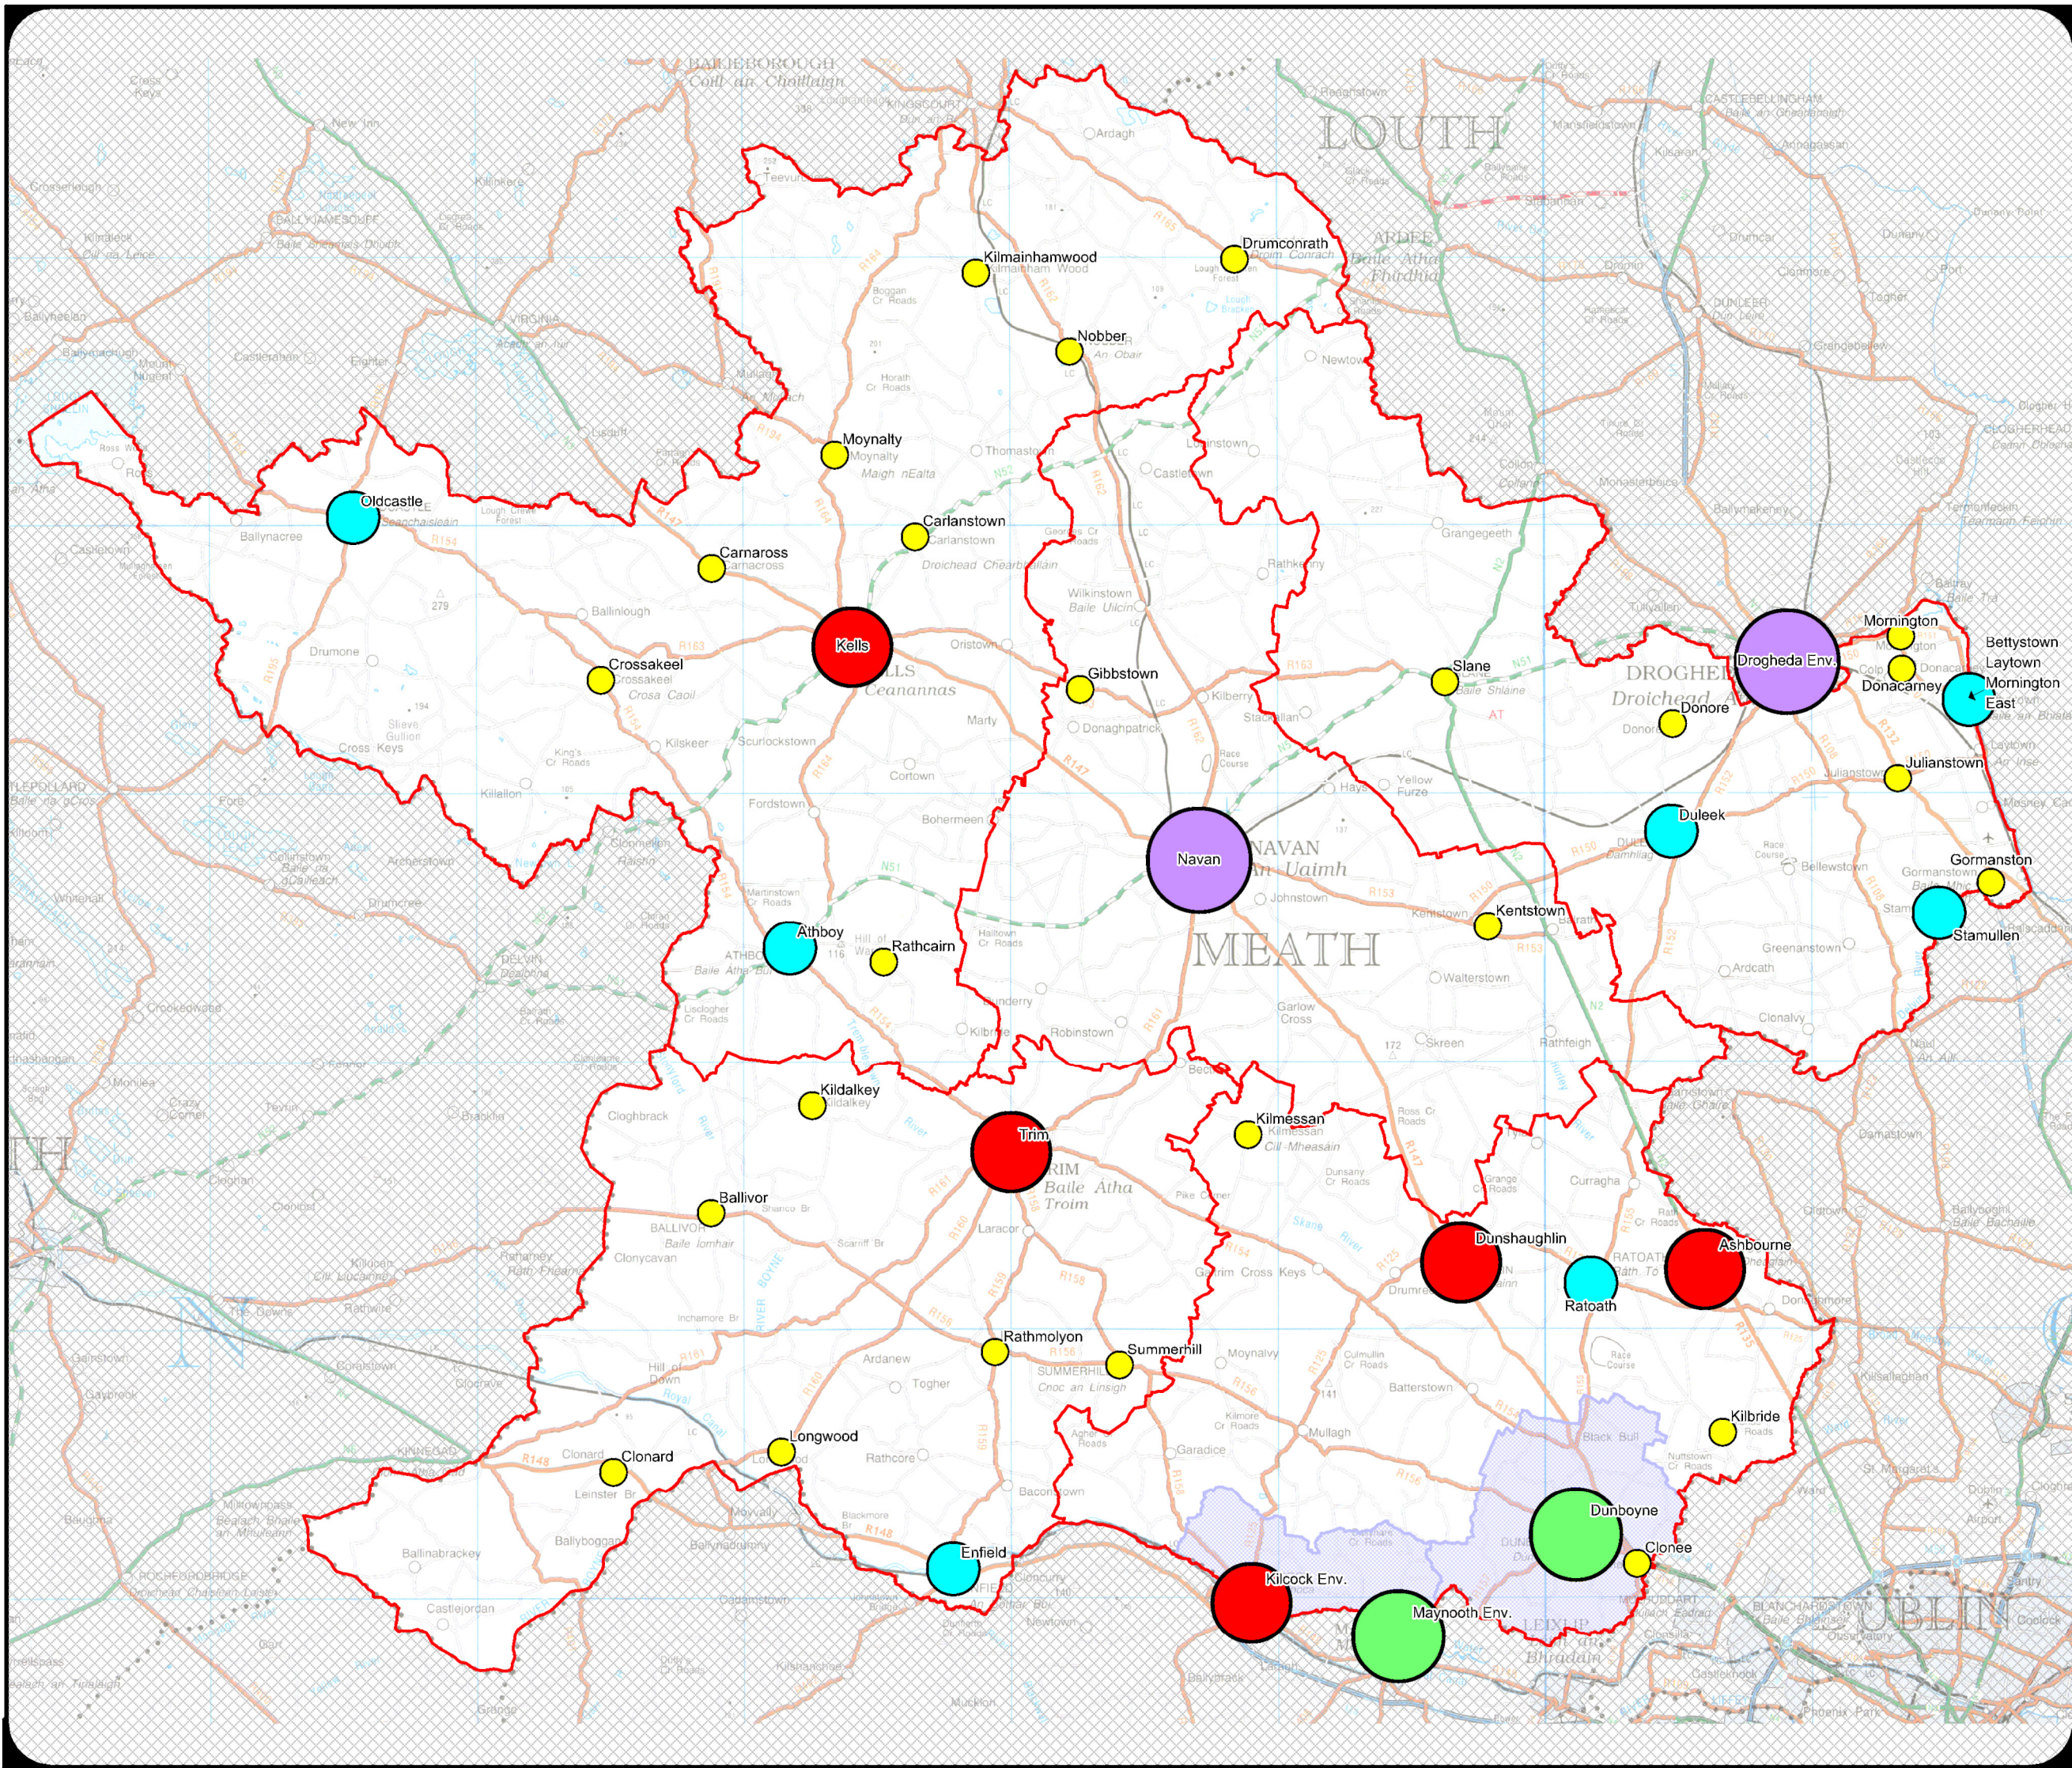

County Development Plan
2013-2019

Map 3.1 Settlement Hierarchy

DRAFT Date: 28th May 2012

LEGEND
Settlement Hierarchy

-  Large Growth Town 1
-  Large Growth Town 2
-  Moderate Sustainable Growth Town
-  Small Town
-  Village
-  Metropolitan Area
-  Electoral Area Boundary 2008

Note: Details shown on this map are for information purposes only. Further details on any item should be clarified with Meath County Council. This map has been produced by Meath County Council with available Local Authority and Ordnance Survey base data.
© Ordnance Survey Ireland & Government of Ireland, Meath 2012/31/CCMA
NOTE - UNAUTHORISED REPRODUCTION OF THIS MAP INFRINGES STATE COPYRIGHT.