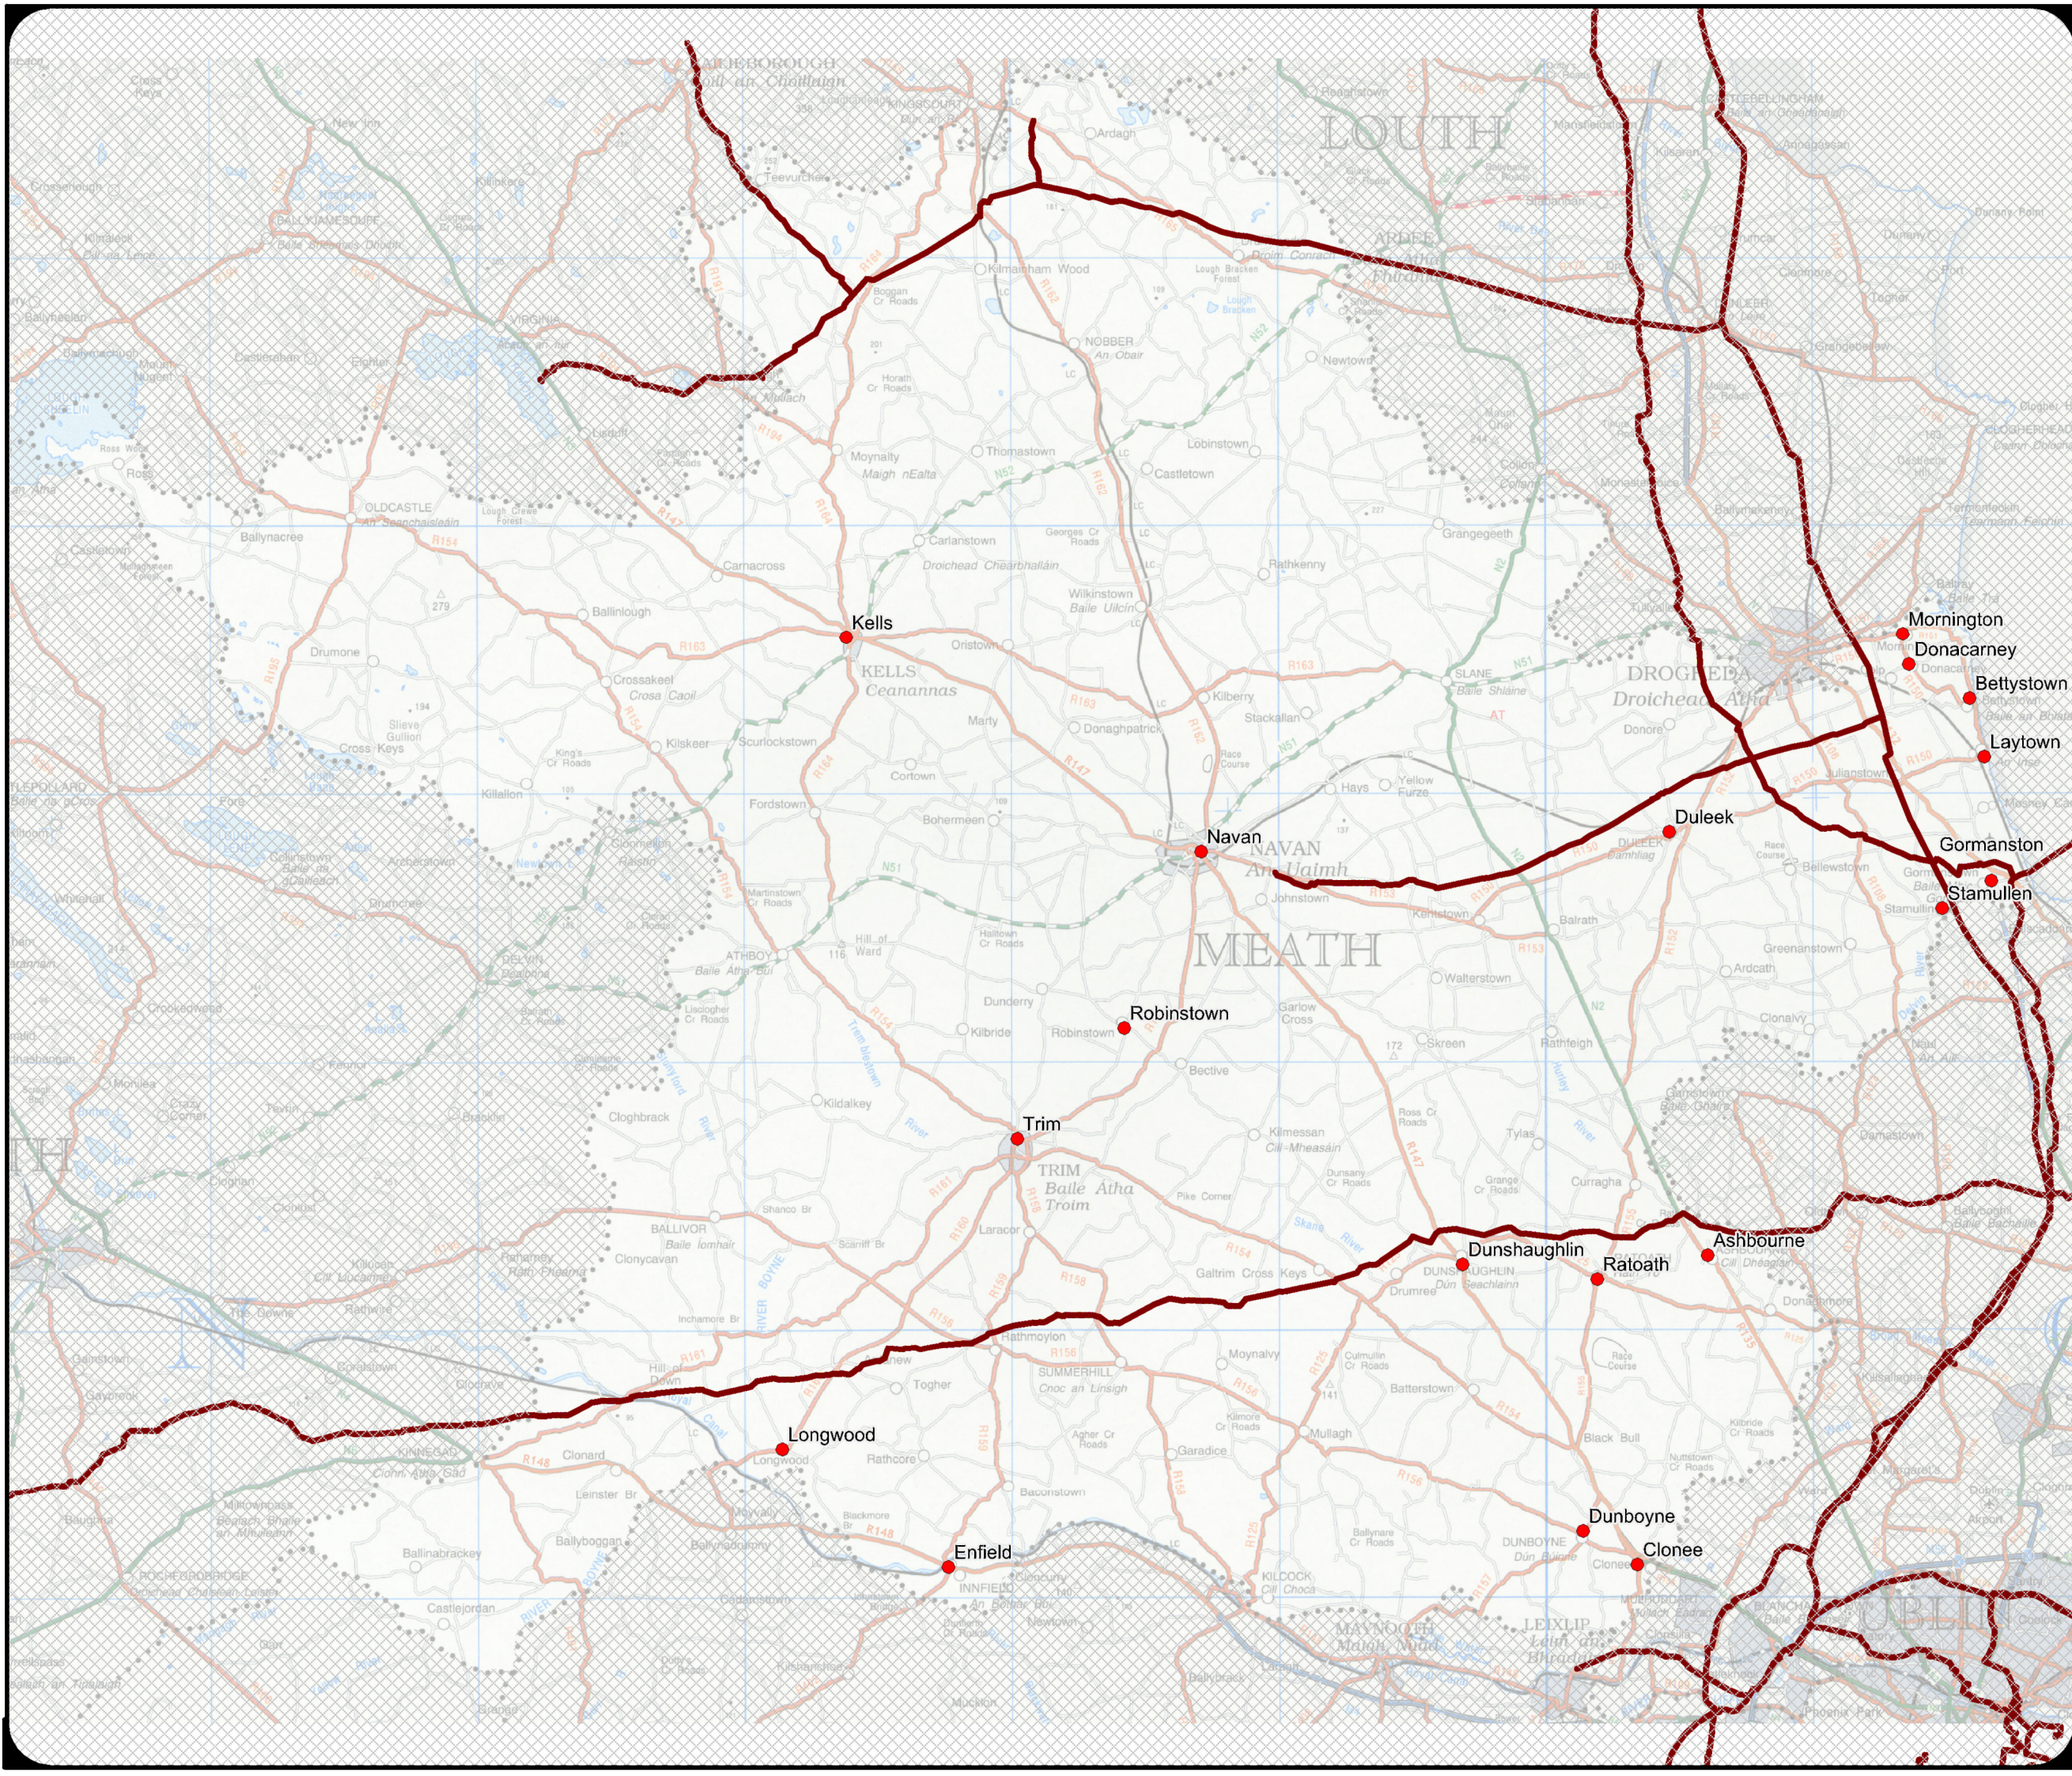

**DRAFT**

Date:  
28th May 2012

**LEGEND**

- Towns/Villages with Gas
- GAS Transmission Pipelines Existing Network

Note: Details shown on this map are for information purposes only. Further details on any item should be clarified with Meath County Council. This map has been produced by Meath County Council with available Local Authority and Ordnance Survey base data.  
© Ordnance Survey Ireland & Government of Ireland, Meath 2012/31/CCMA  
NOTE - UNAUTHORISED REPRODUCTION OF THIS MAP INFRINGES STATE COPYRIGHT.

Scale:  
Drawing N.T.S.

MapInfo File:  
C:\Mapdata\workspace\County\_Plan\_2013\  
Gas Transmission.wor

Drawn By: S.K. GIS Technician