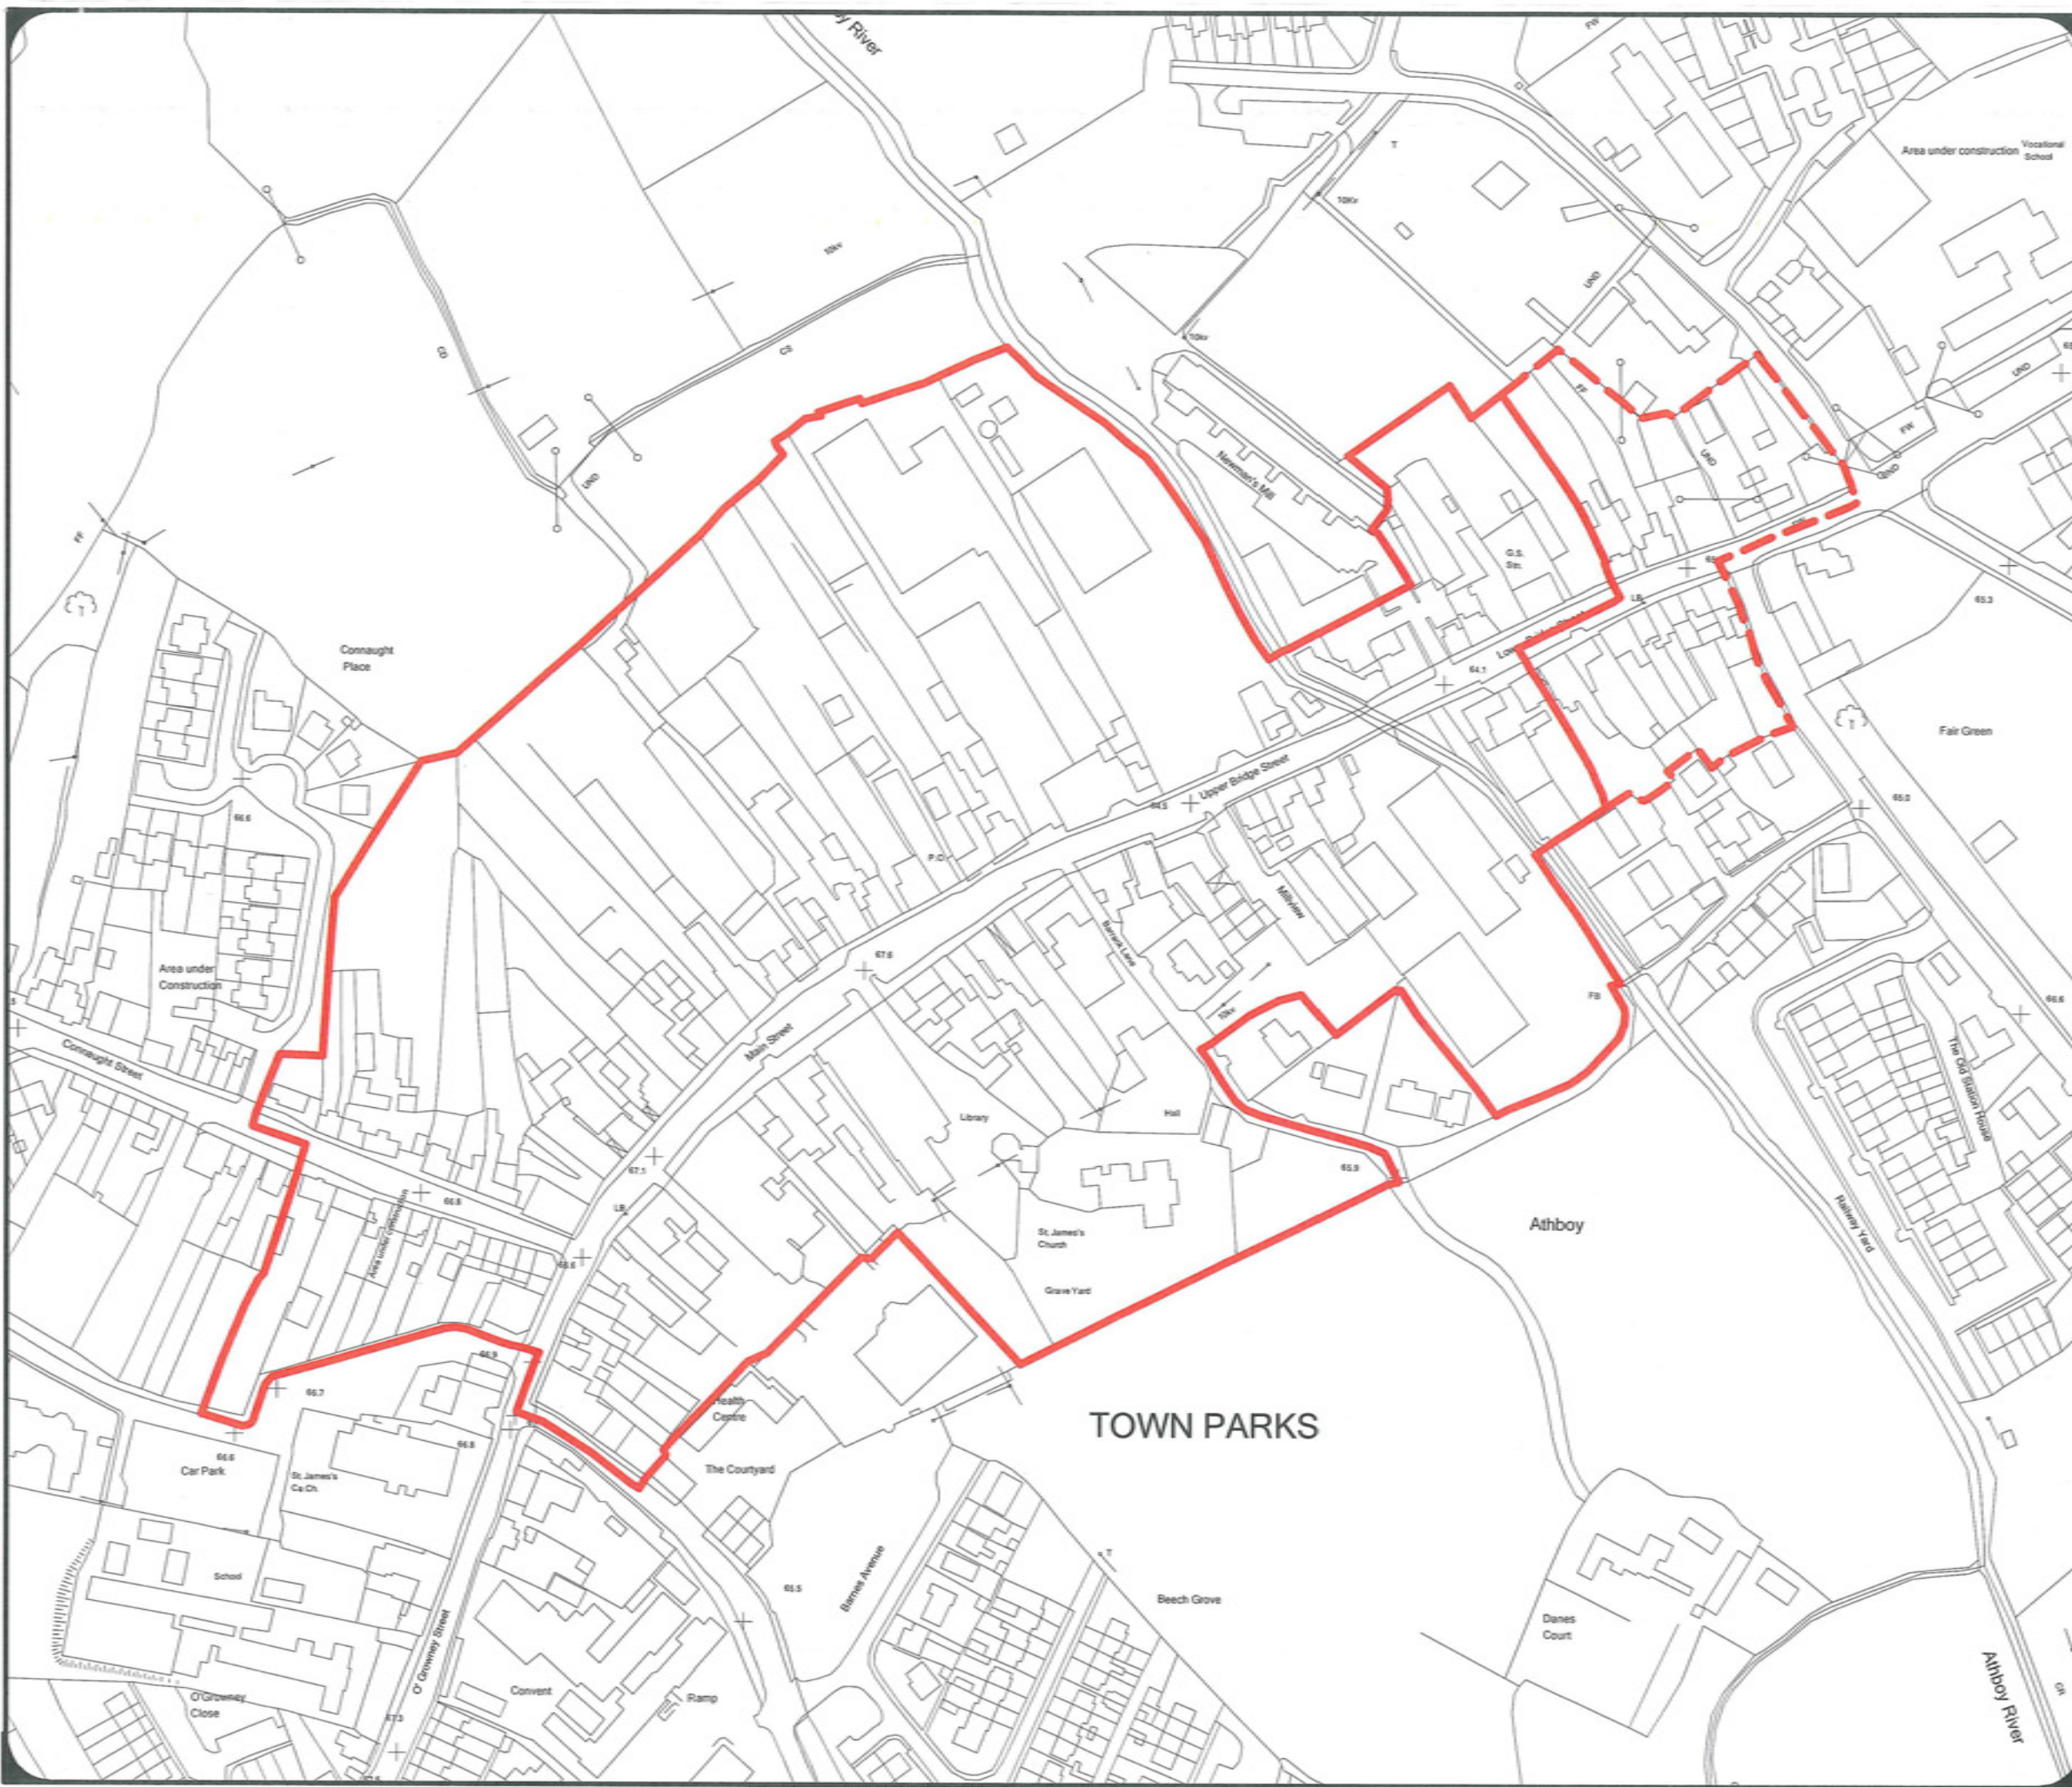

Scale:
Drawing N.T.S. 

MapInfo File:
C:\MapInfo\workspace\County_Plan_2013\Ardbraccan ACA.wor

Drawn By: S.K. GIS Technician

DRAFT

Date:
28th May 2012

LEGEND

-  Architectural Conservation Area (ACA) Boundary
-  Proposed ACA Extension