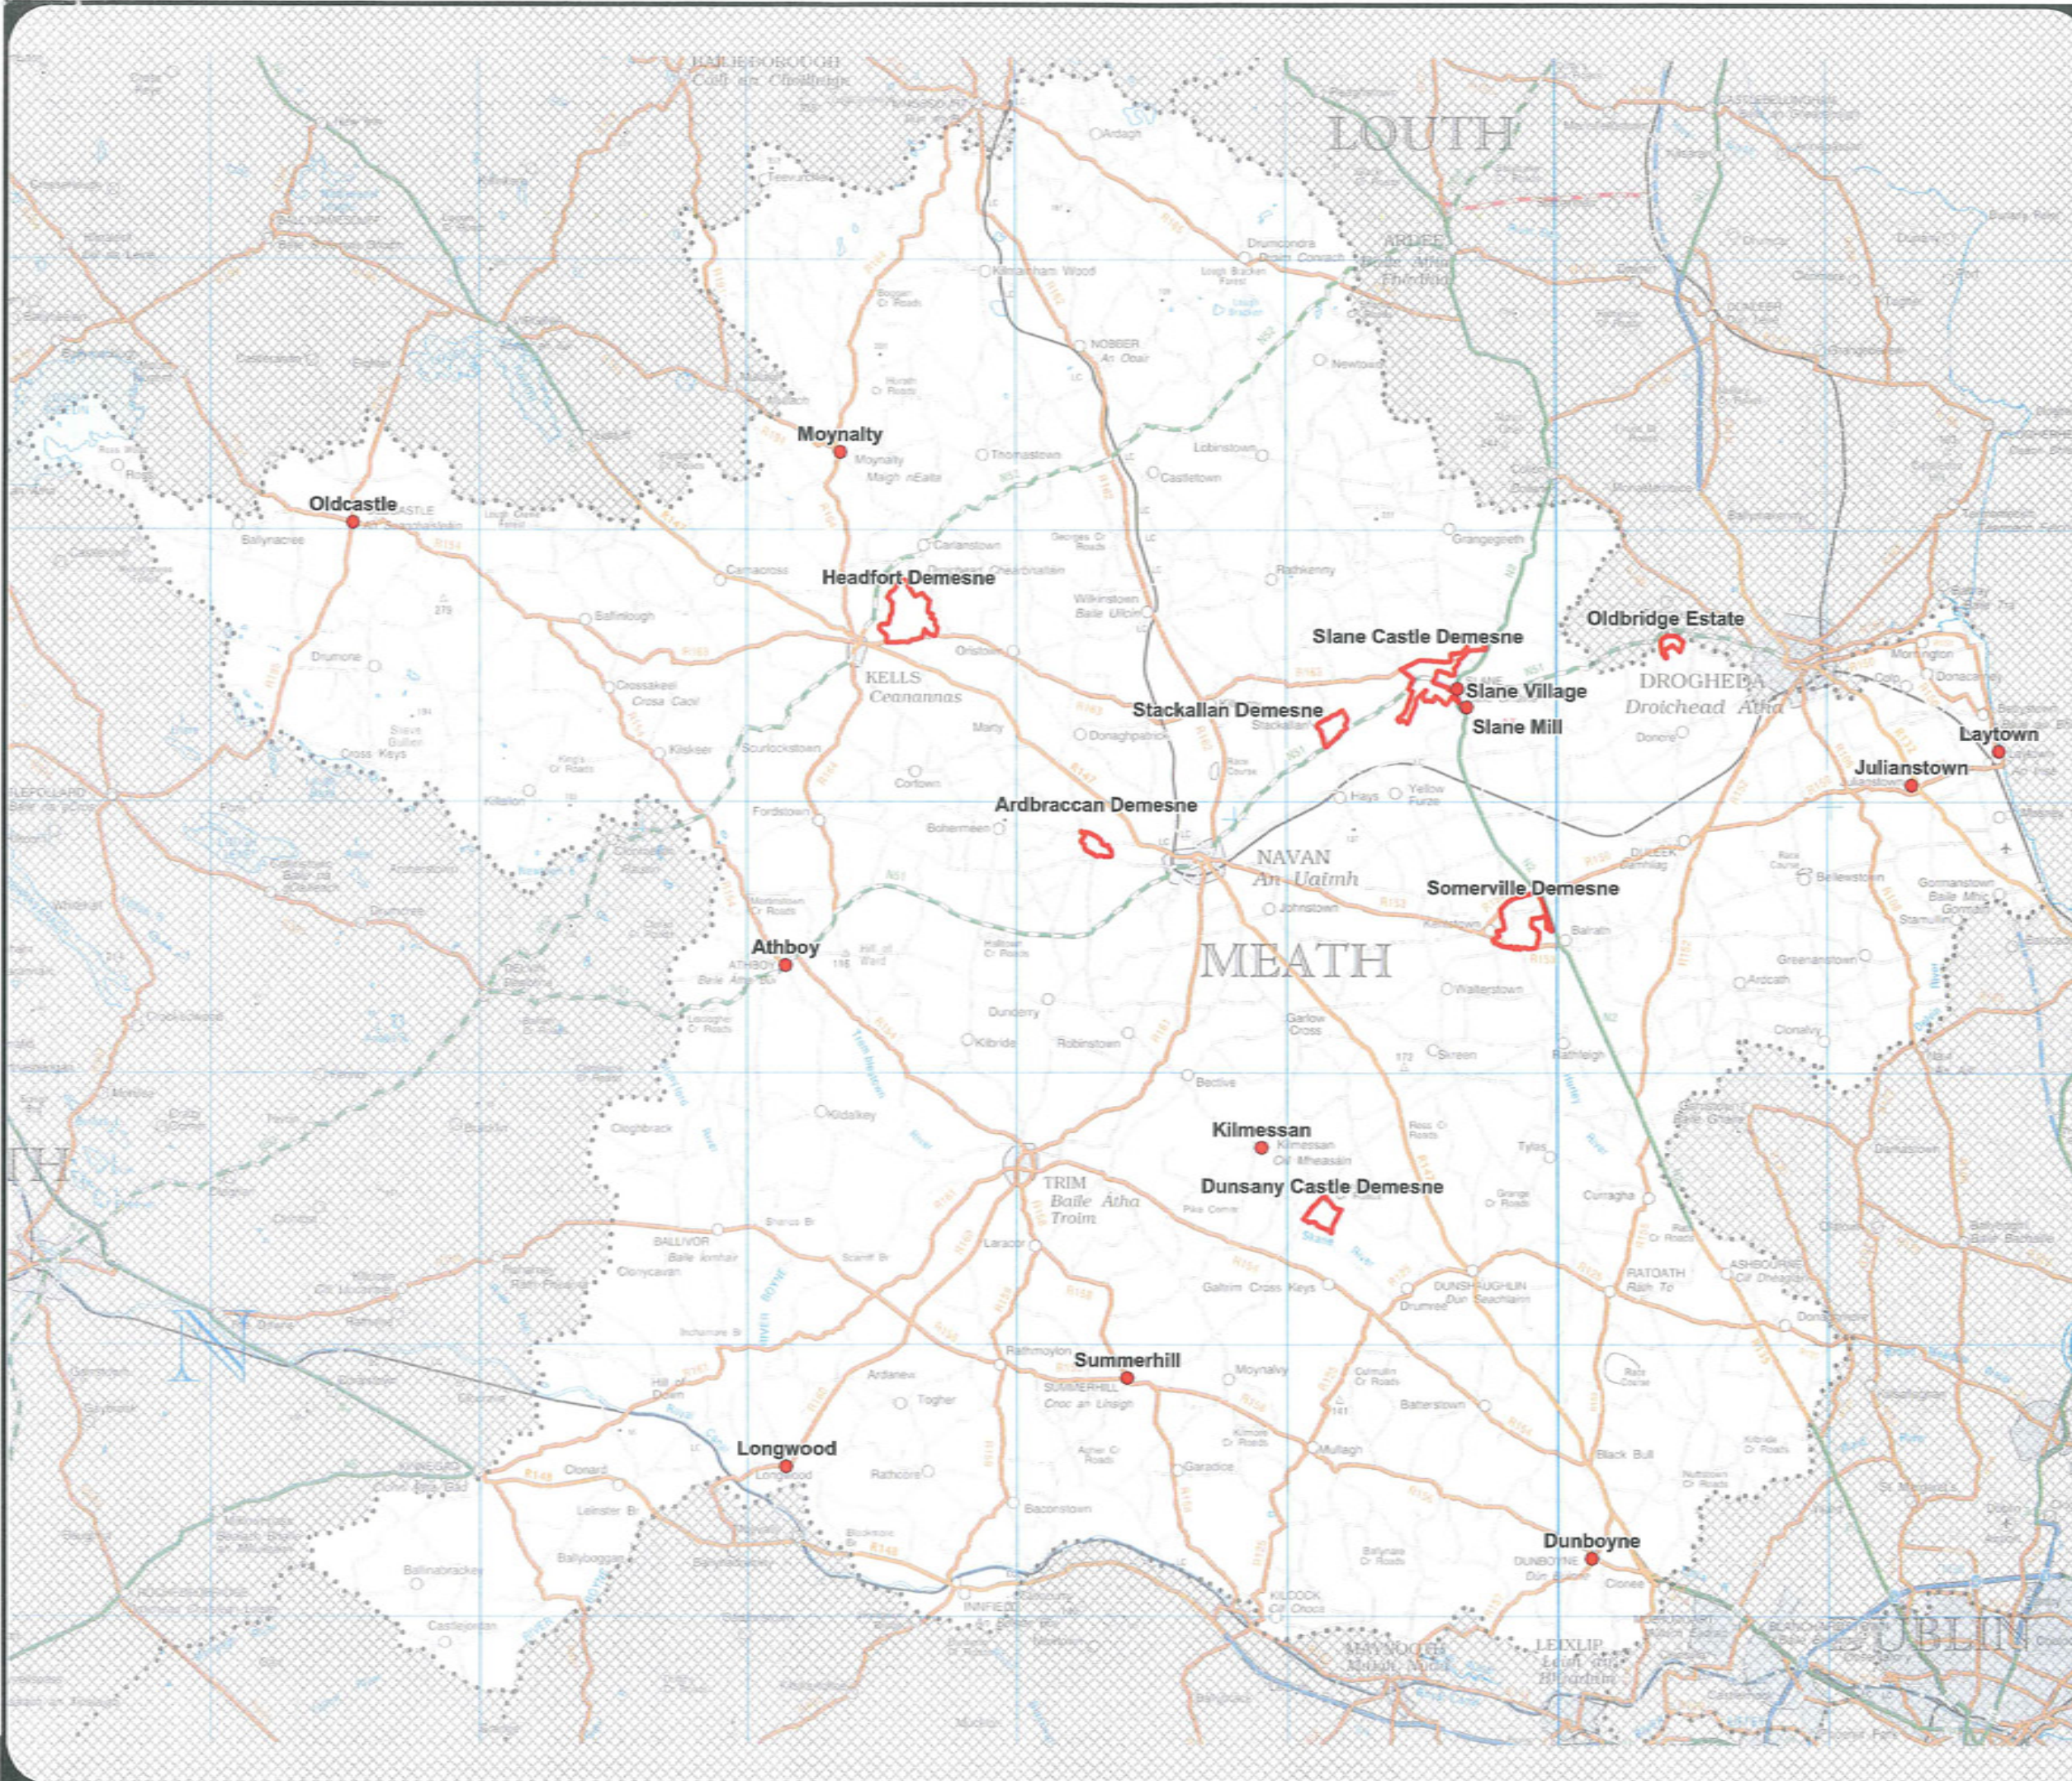

DRAFT

Date:
28th May 2012

LEGEND

- ACA - Villages/Towns
- ACA - Demesne/Estates

Note: Details shown on this map are for information purposes only. Further details on any item should be clarified with Meath County Council.
This map has been produced by Meath County Council with available Local Authority and Ordnance Survey base data.
© Ordnance Survey Ireland & Government of Ireland, Meath 2012/1/CCMA
NOTE - UNAUTHORISED REPRODUCTION OF THIS MAP INFRINGES STATE COPYRIGHT.