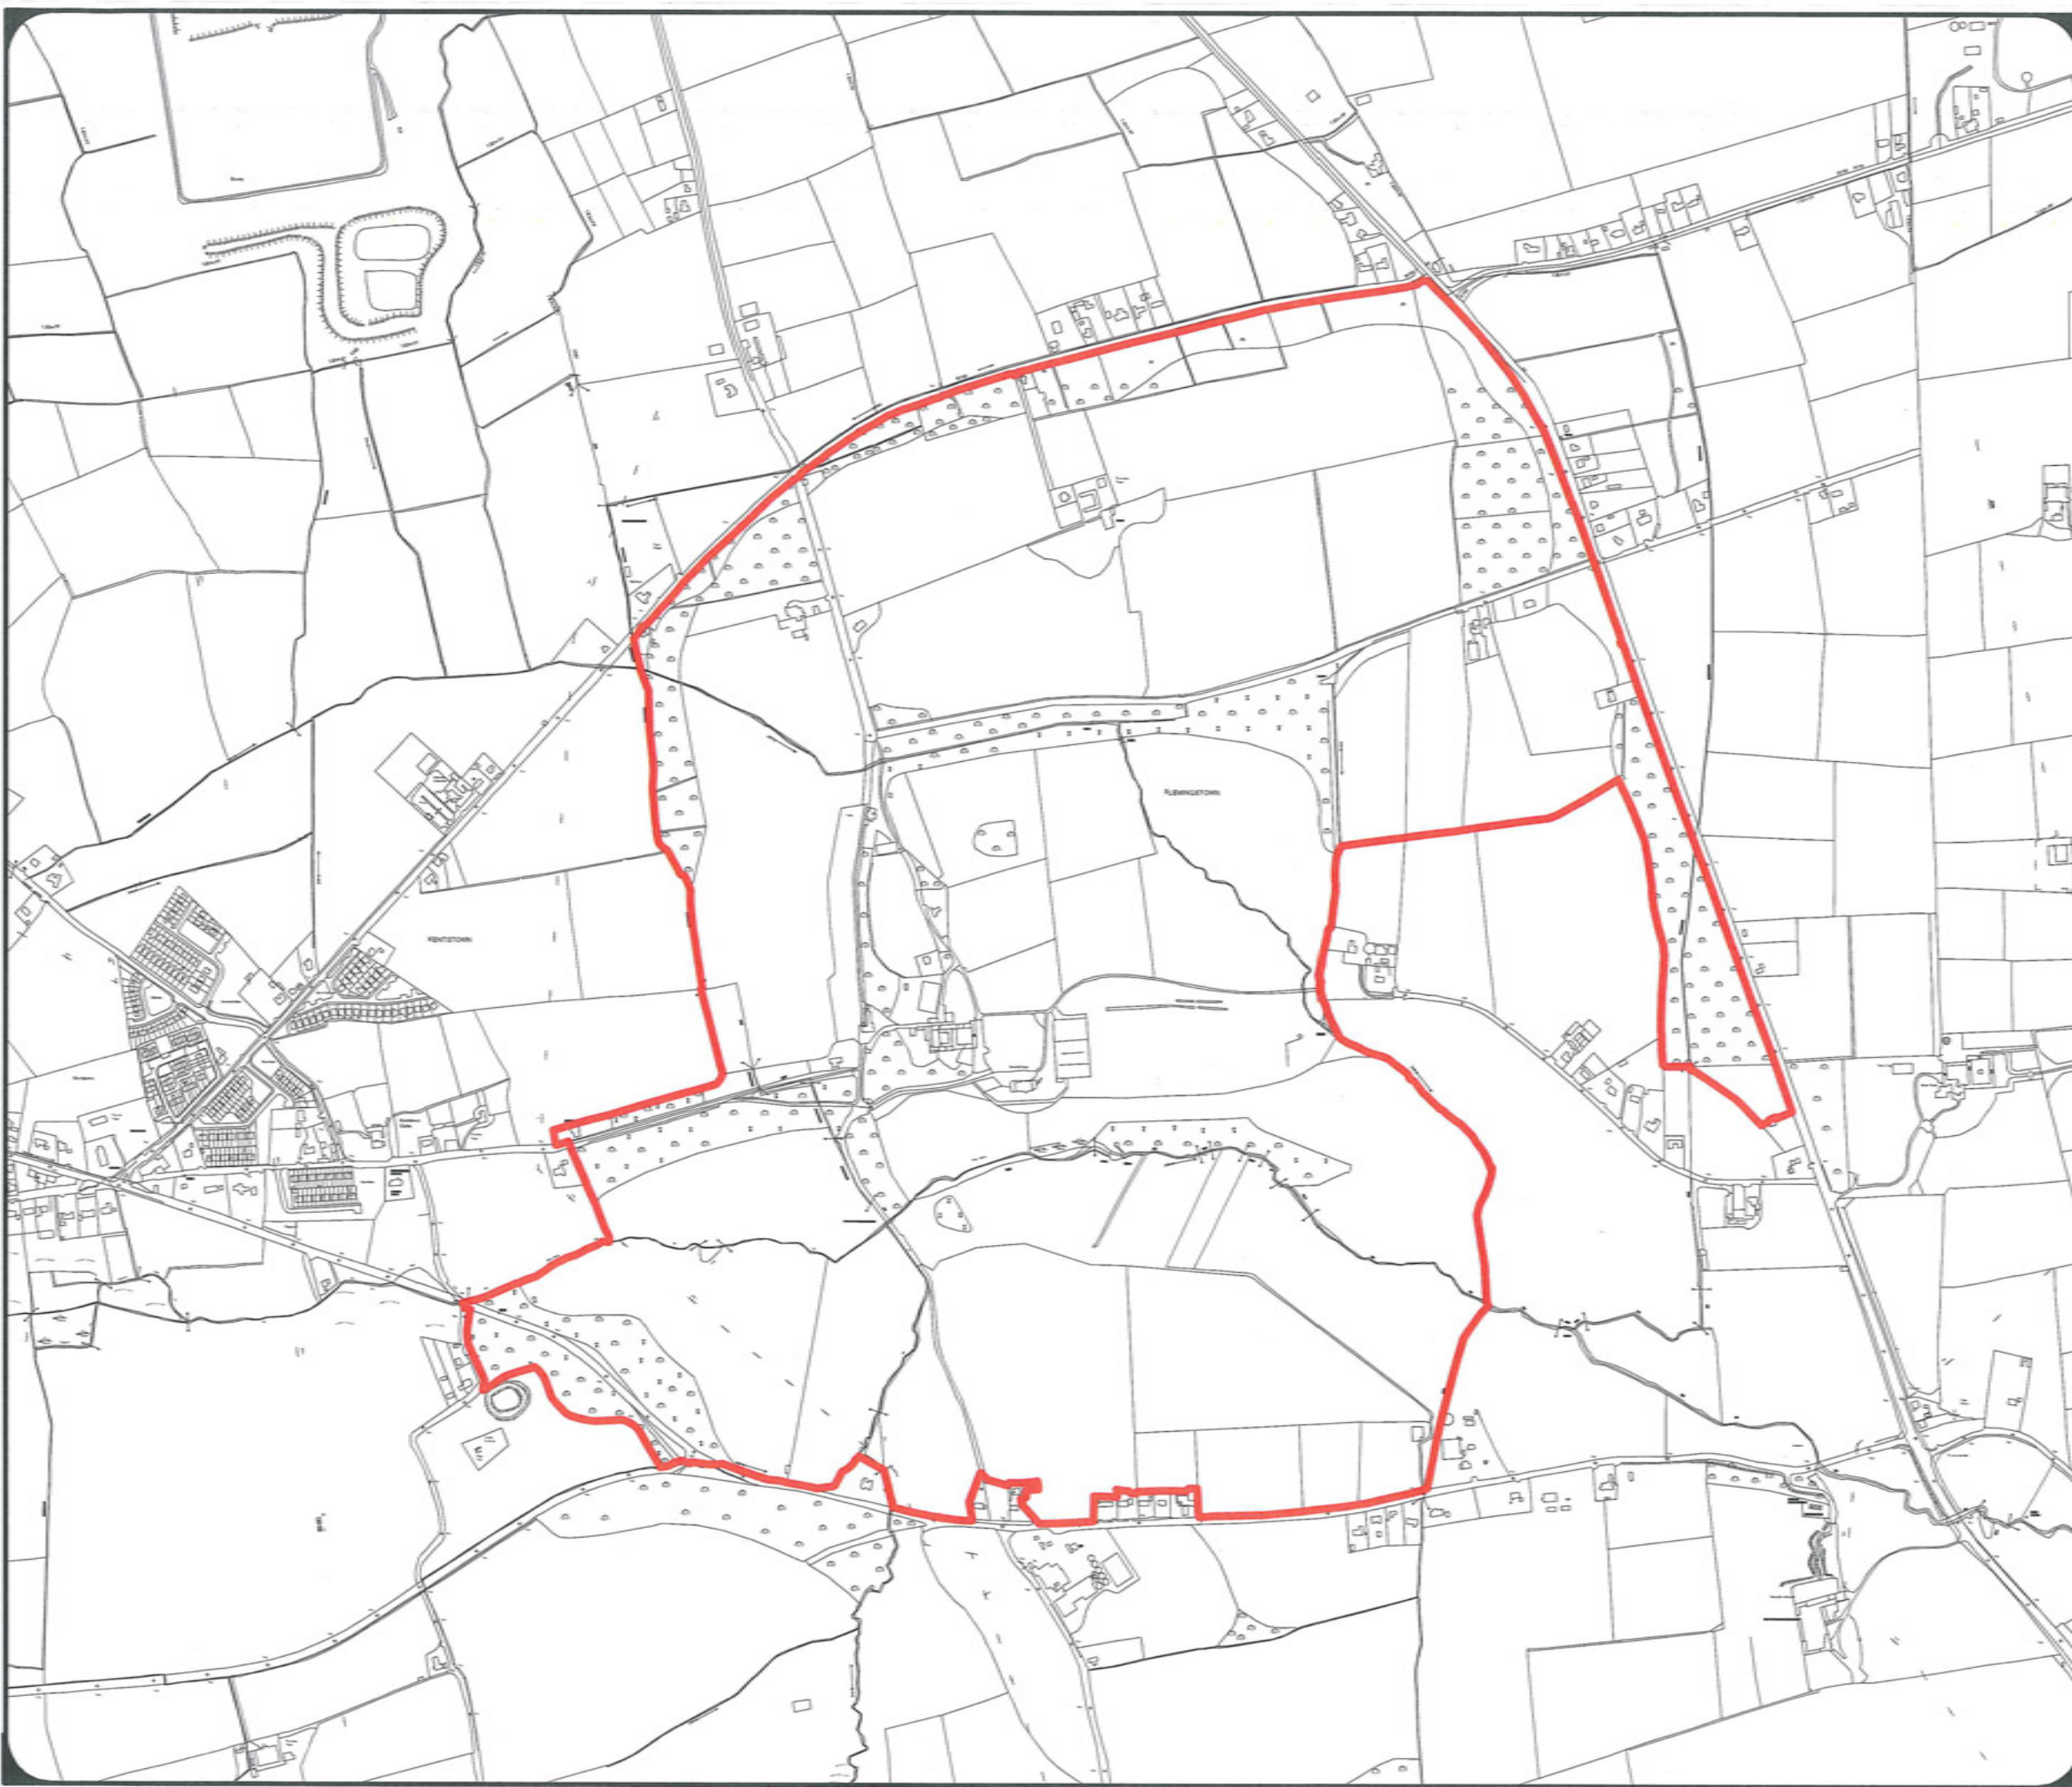

DRAFT

Date:
28th May 2012

LEGEND

Architectural Conservation Area
(ACA) Boundary

Note: Details shown on this map are for information purposes only. Further details on any item should be clarified with Meath County Council.
This map has been produced by Meath County Council with available Local Authority and Ordnance Survey base data.
© Ordnance Survey Ireland & Government of Ireland, Meath 2012/31/CCMA
NOTE - UNAUTHORISED REPRODUCTION OF THIS MAP INFRINGES STATE COPYRIGHT.

Planning Department
Meath County Council
Abbey Mall,
Abbey Road,
Navan, Co. Meath

Tel: (046) 9097000
Fax: (046) 9097001
e-mail: forwardplanning@meathcoco.ie
web: <http://countydevelopmentplan.meath.ie>

Scale:
Drawing N.T.S.

MapInfo File:
© MapInfo/Workshop/County_Plan_2013/Somerville ACA.wor

Drawn By: S.K. GIS Technician