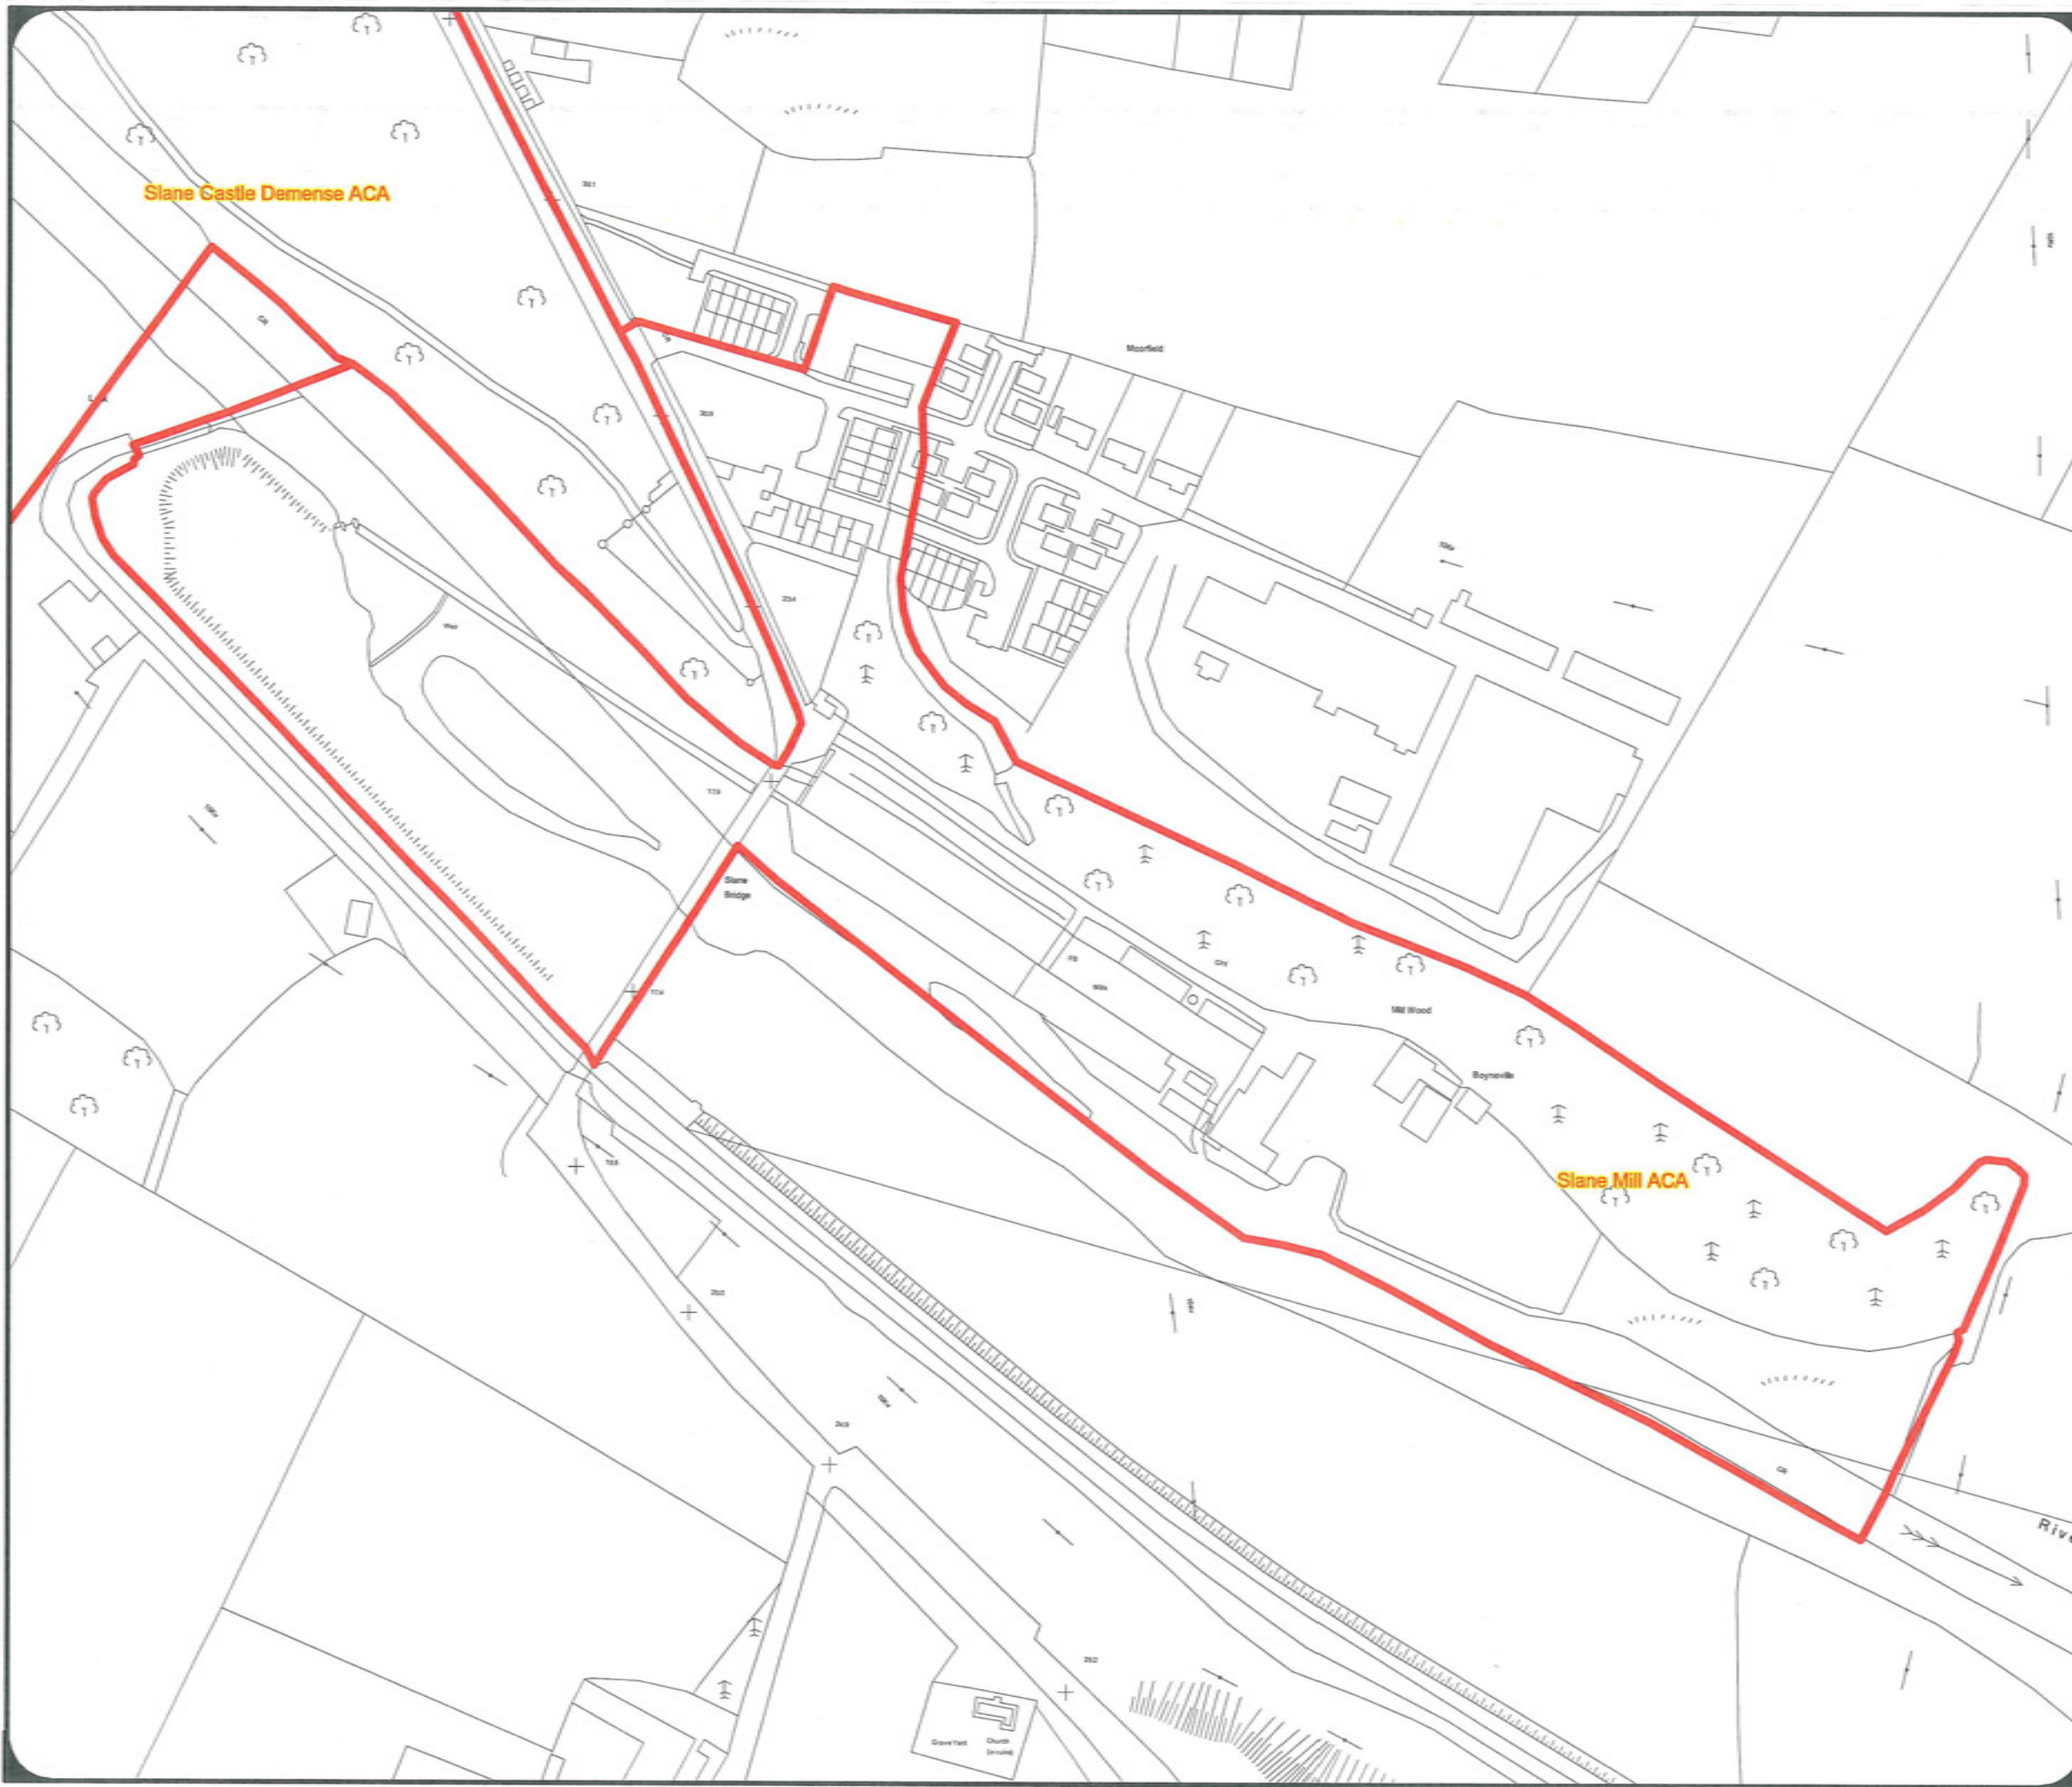

Scale:
Drawing N.T.S. 
Mapinfo File:
O:\Mapdata\workspace\County_Plan_2013\Slane Demense ACA.apr
Drawn By: S.K.G.S Technician

DRAFT

Date:
28th May 2012

LEGEND

 Architectural Conservation Area
(ACA) Boundary