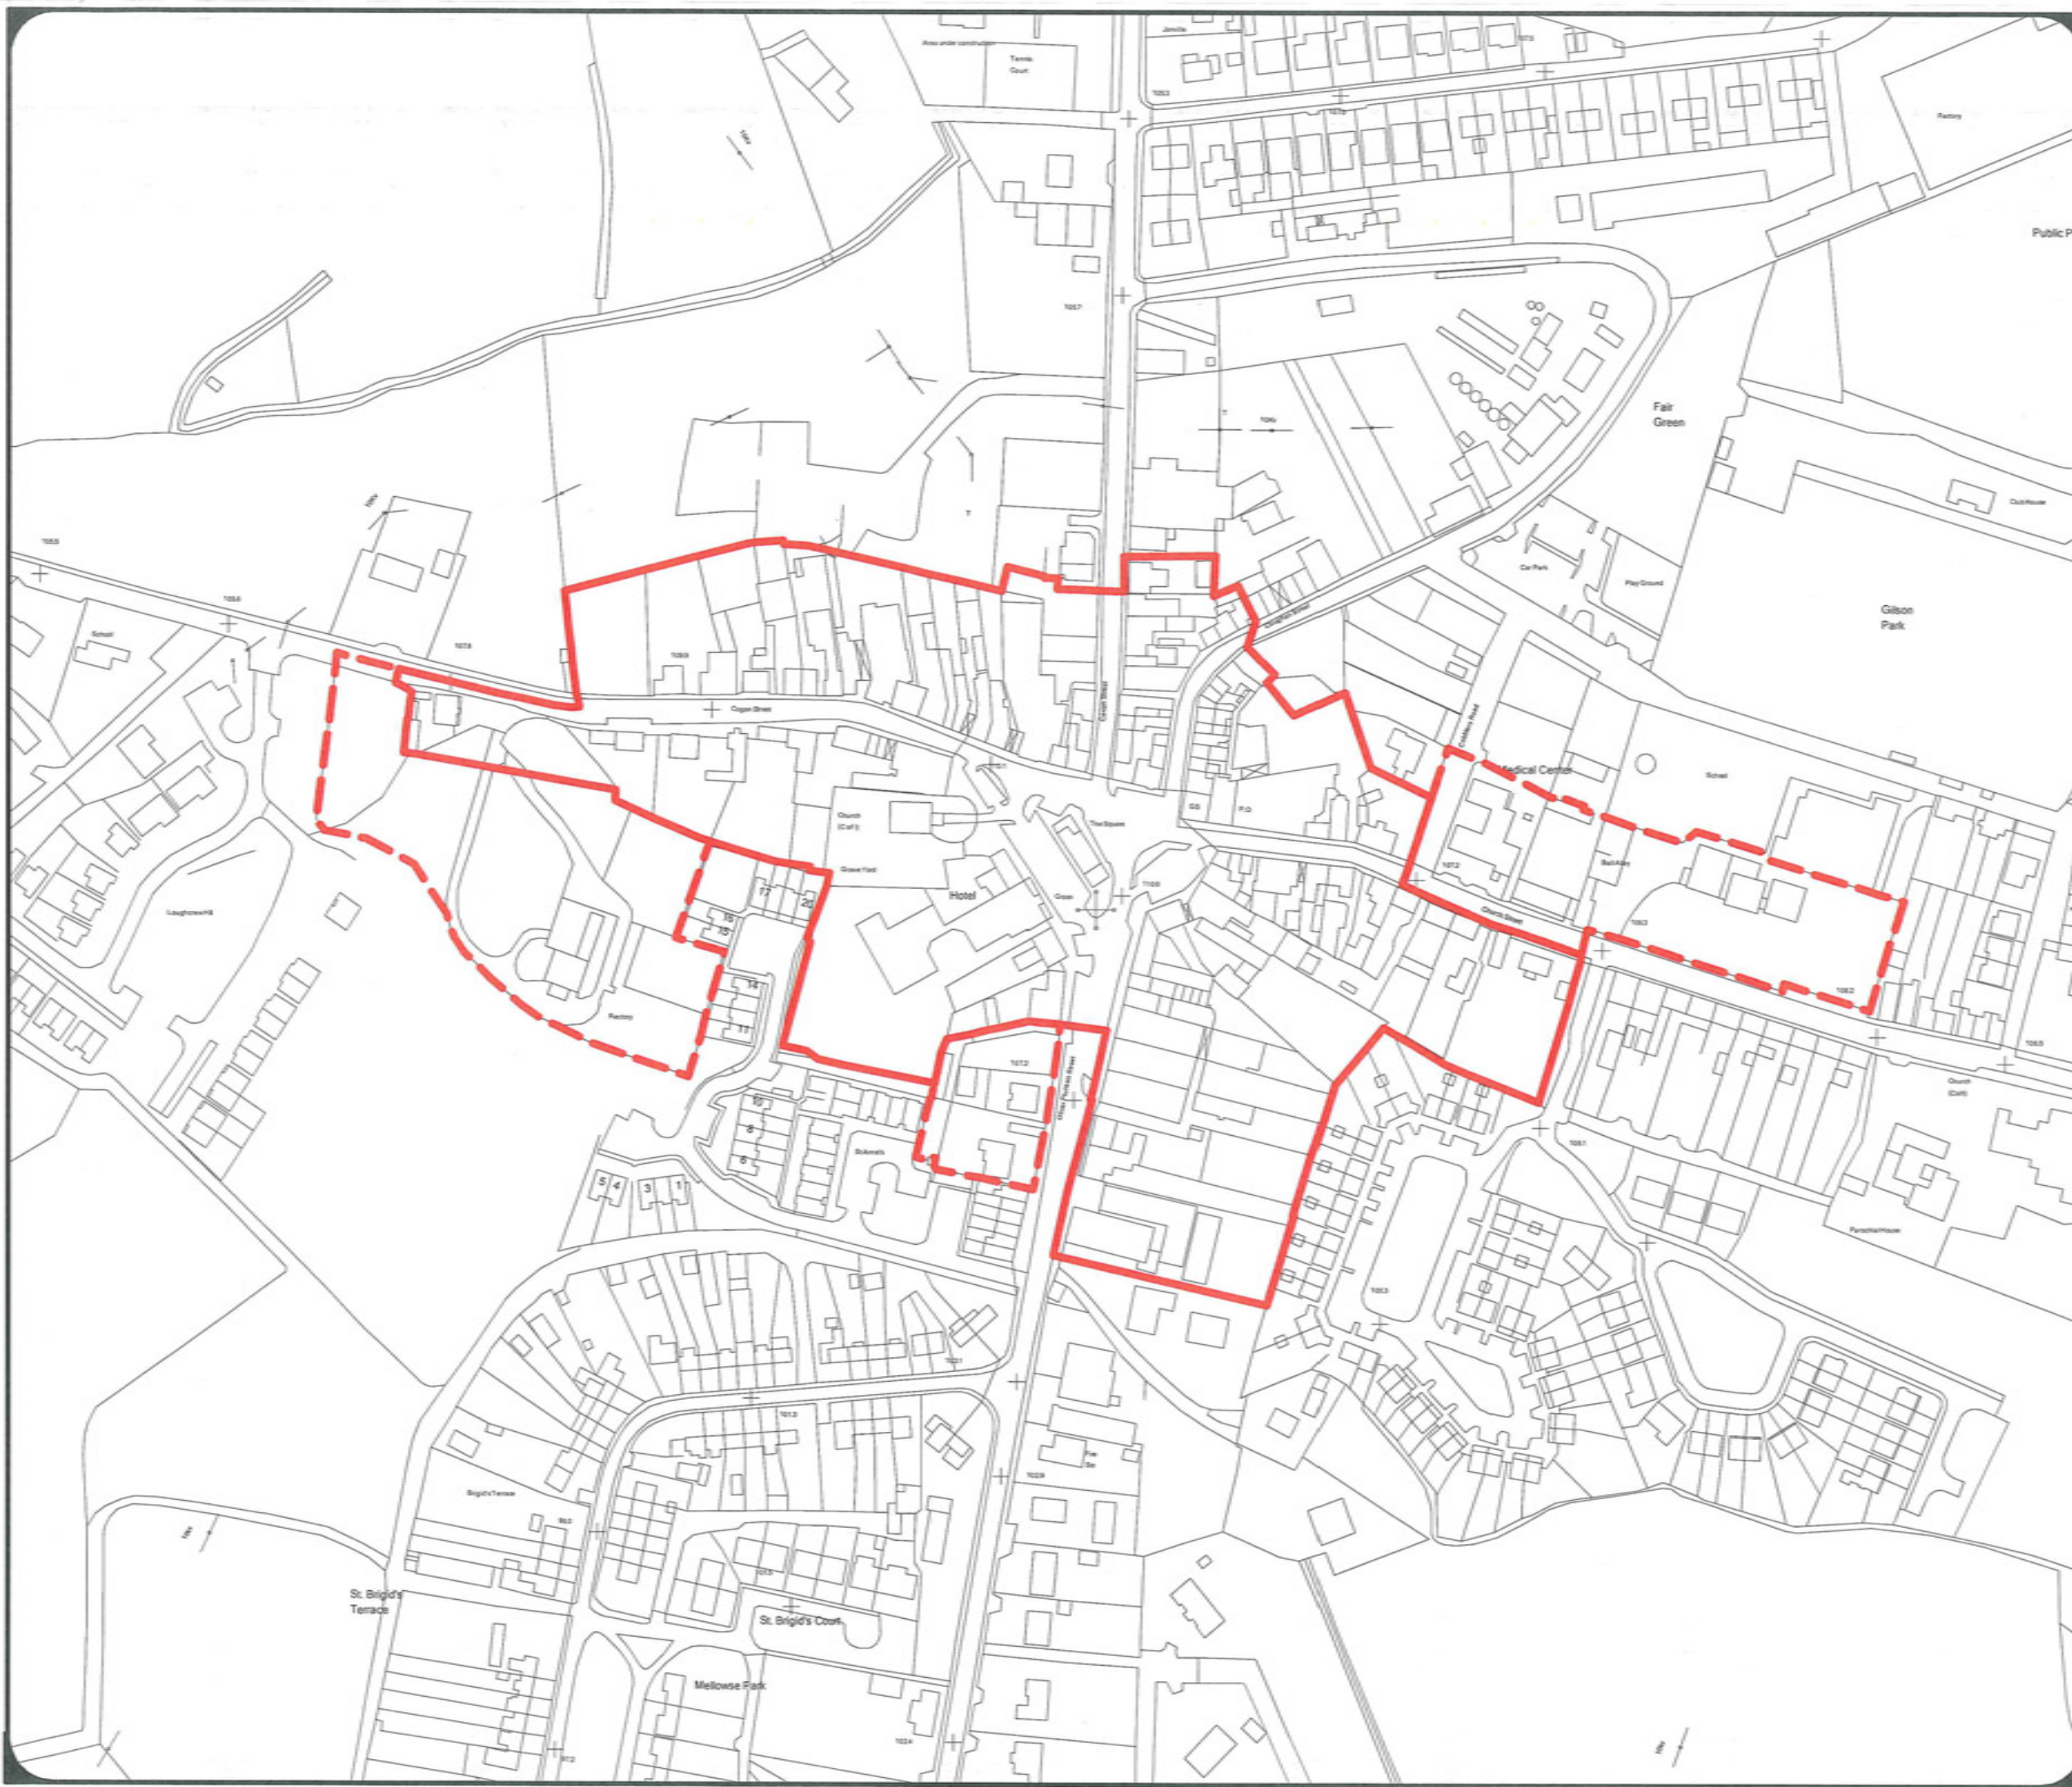

Scale: Drawing N.T.S. 

MapInfo File:
©\Mapdata\workshop\County_Plan_2013\Oldbridge ACA.wor

Drawn By: S.K. GIS Technician

DRAFT

Date:
28th May 2012

LEGEND

-  Architectural Conservation Area (ACA) Boundary
-  Proposed ACA Extension