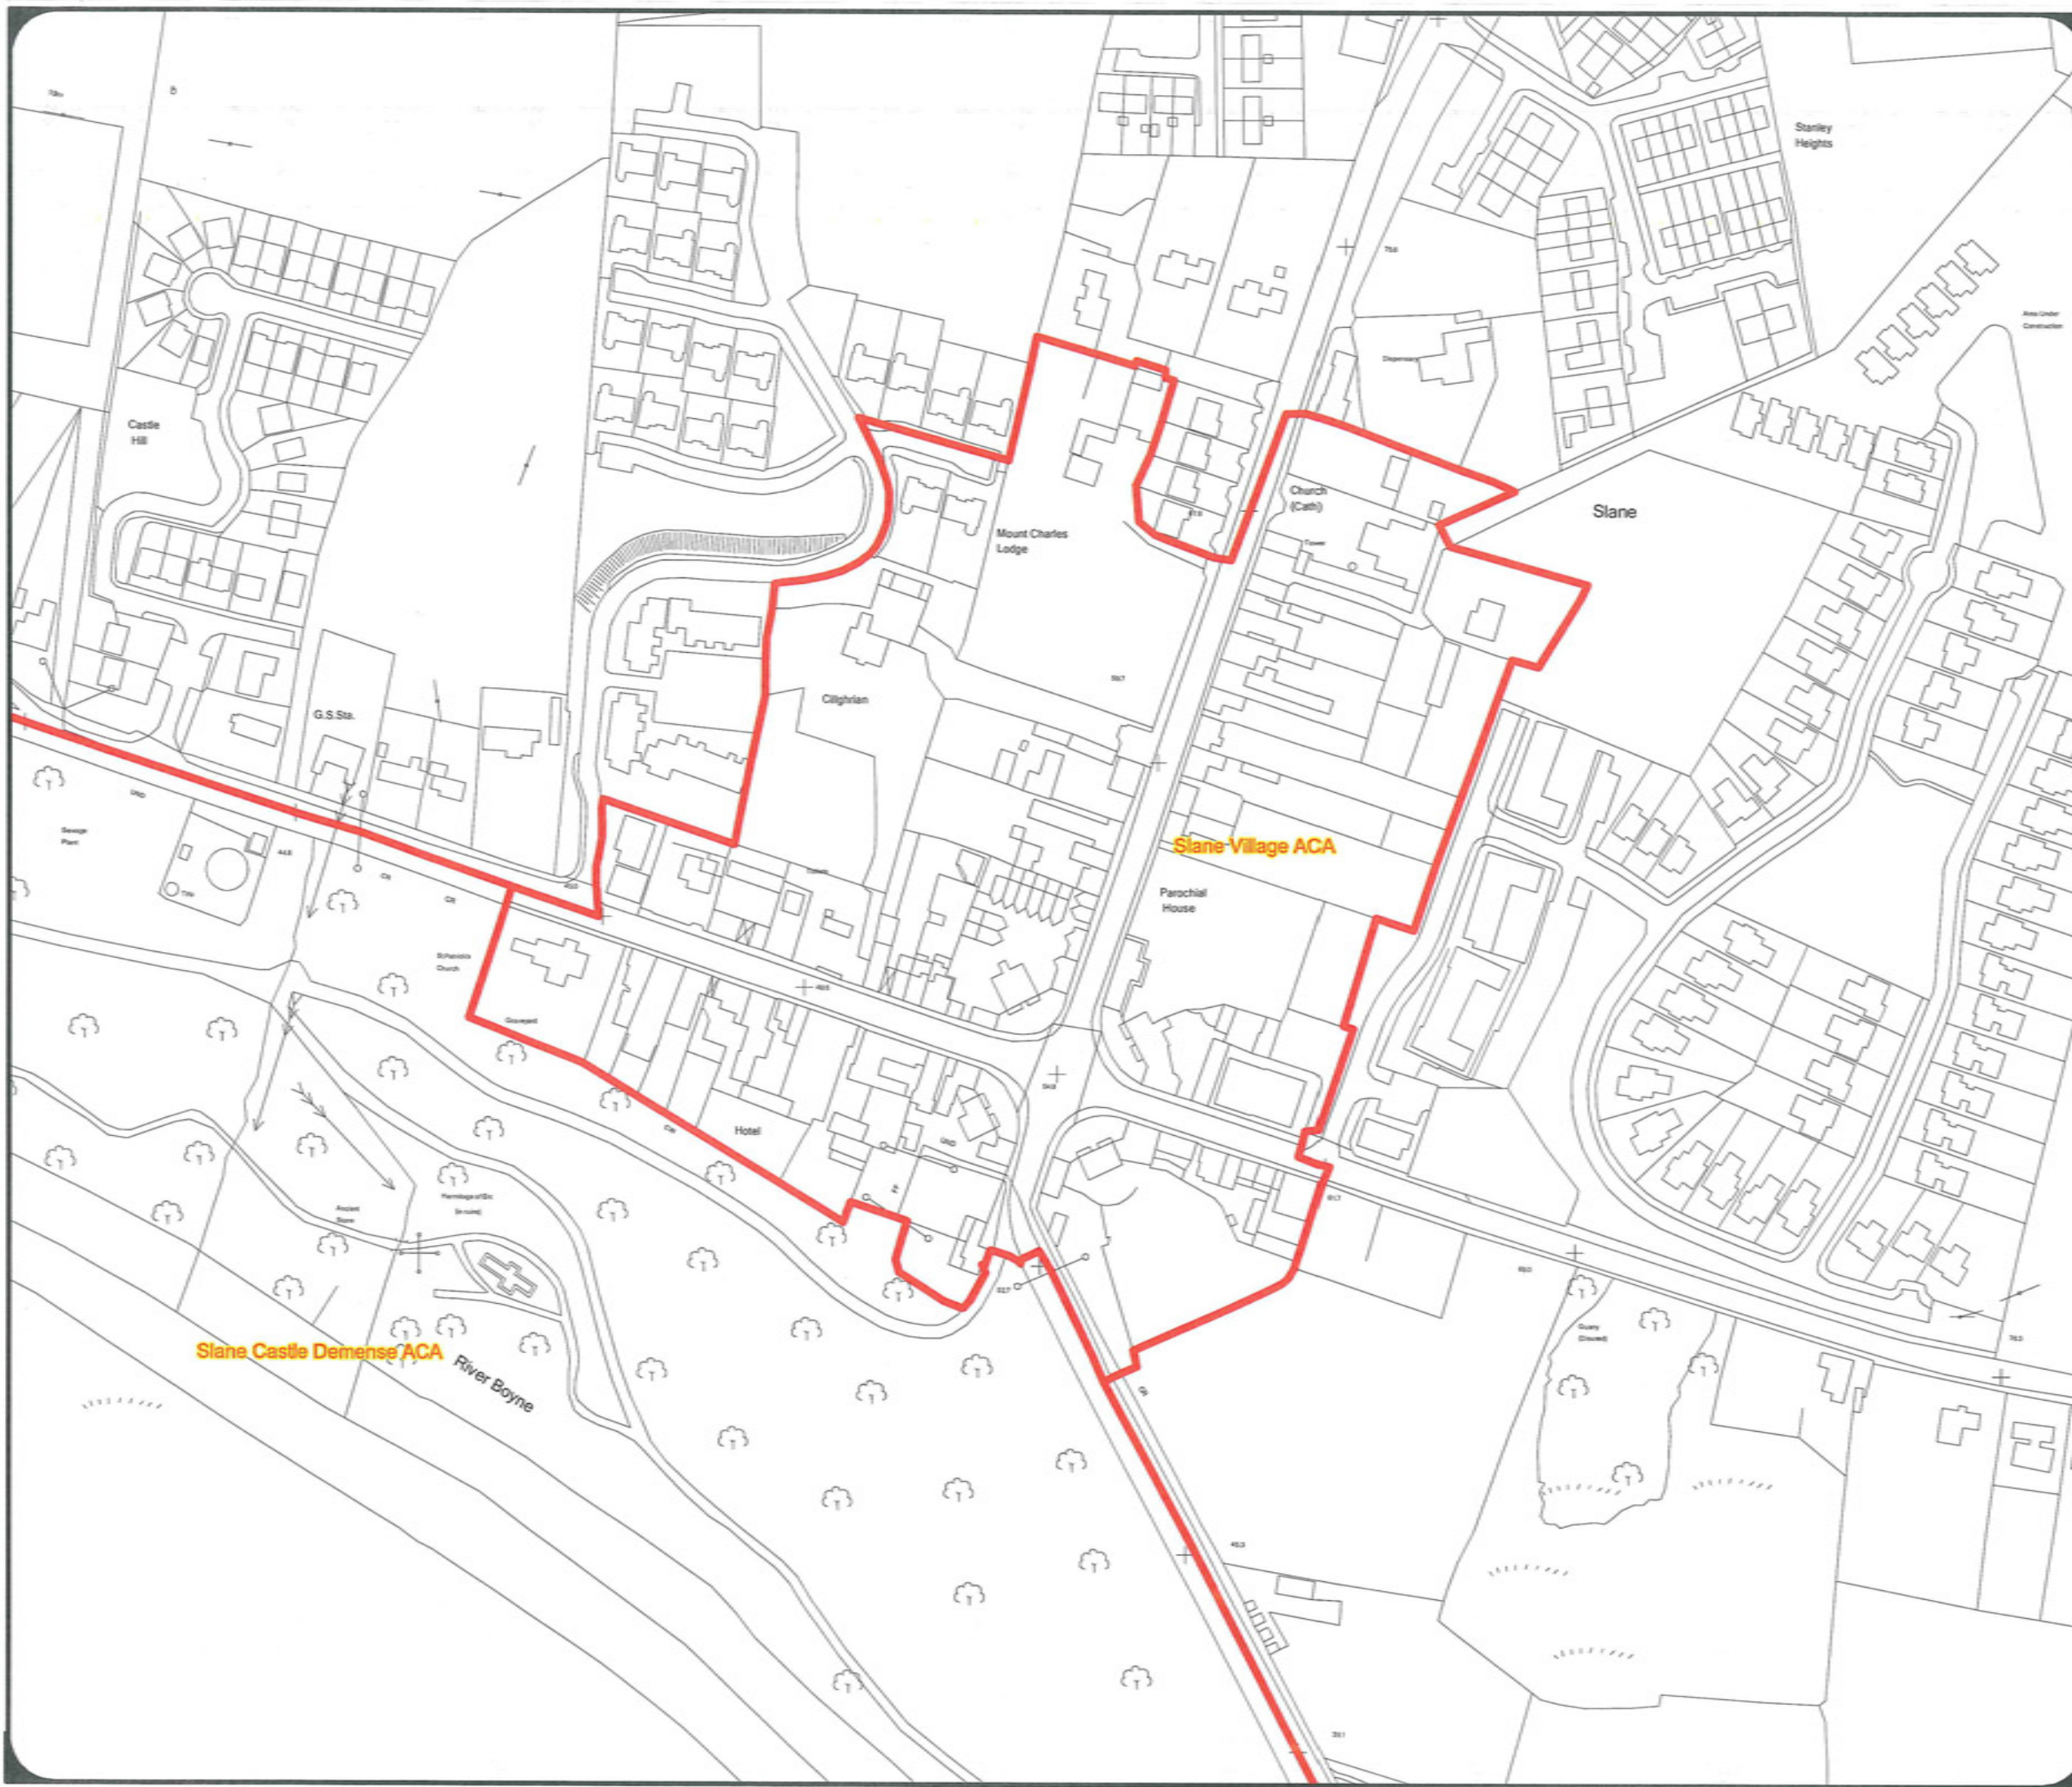

DRAFT

Date:
28th May 2012

LEGEND

 Architectural Conservation Area
(ACA) Boundary

Note: Details shown on this map are for information purposes only. Further details on any item should be clarified with Meath County Council. This map has been produced by Meath County Council with available Local Authority and Ordnance Survey base data.