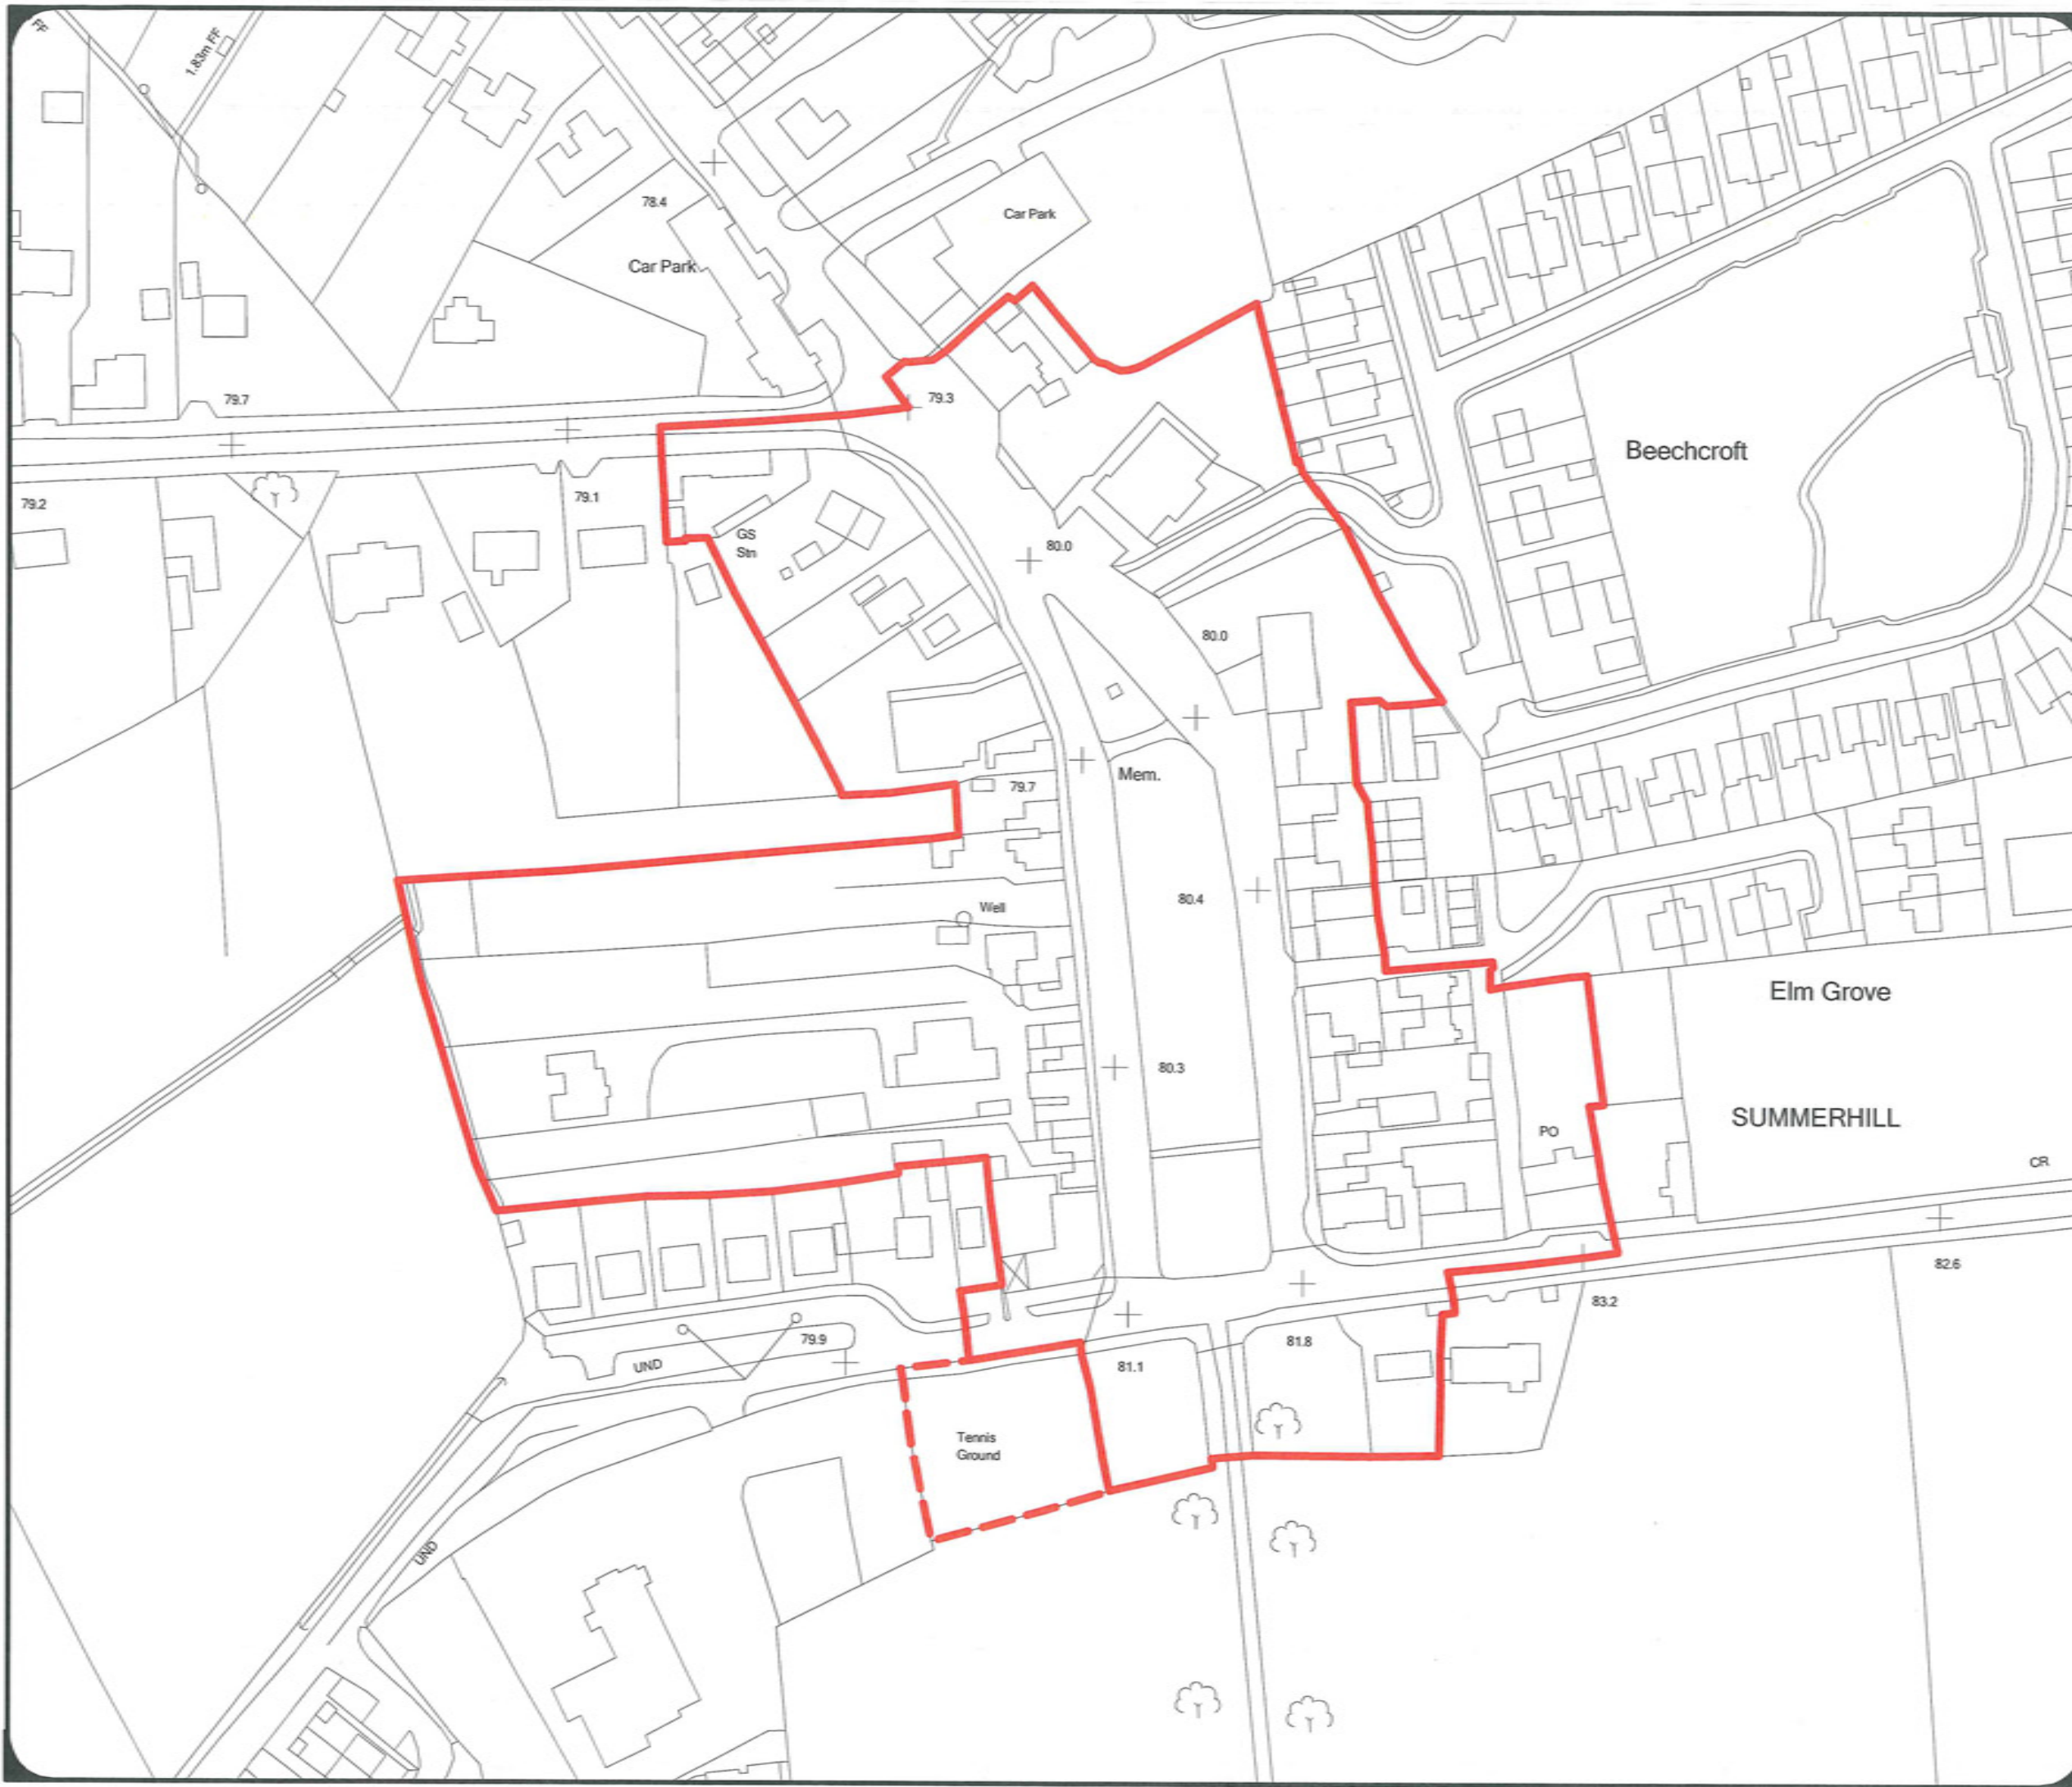

DRAFT

Date:
28th May 2012

LEGEND

- Architectural Conservation Area (ACA) Boundary
- Proposed ACA Extension

Note: Details shown on this map are for information purposes only. Further details on any item should be clarified with Meath County Council. This map has been produced by Meath County Council with available Local Authority and Ordnance Survey base data.
© Ordnance Survey Ireland & Government of Ireland, Meath 2012/01/CCMA
NOTE - UNAUTHORISED REPRODUCTION OF THIS MAP INFRINGES STATE COPYRIGHT.

Planning Department
Meath County Council
Abbey Mall,
Abbey Road,
Navan, Co. Meath

Tel: (046) 9097000
Fax: (046) 9097001
e-mail: forwardplanning@meathcoco.ie
web: <http://countydevelopmentplan.meath.ie>

Scale:
Drawing N.T.S.

MapInfo File:
O:\MapData\workspace\County_Plan_2013\Summerhill ACA.vor

Drawn By: S.K. GIS Technician