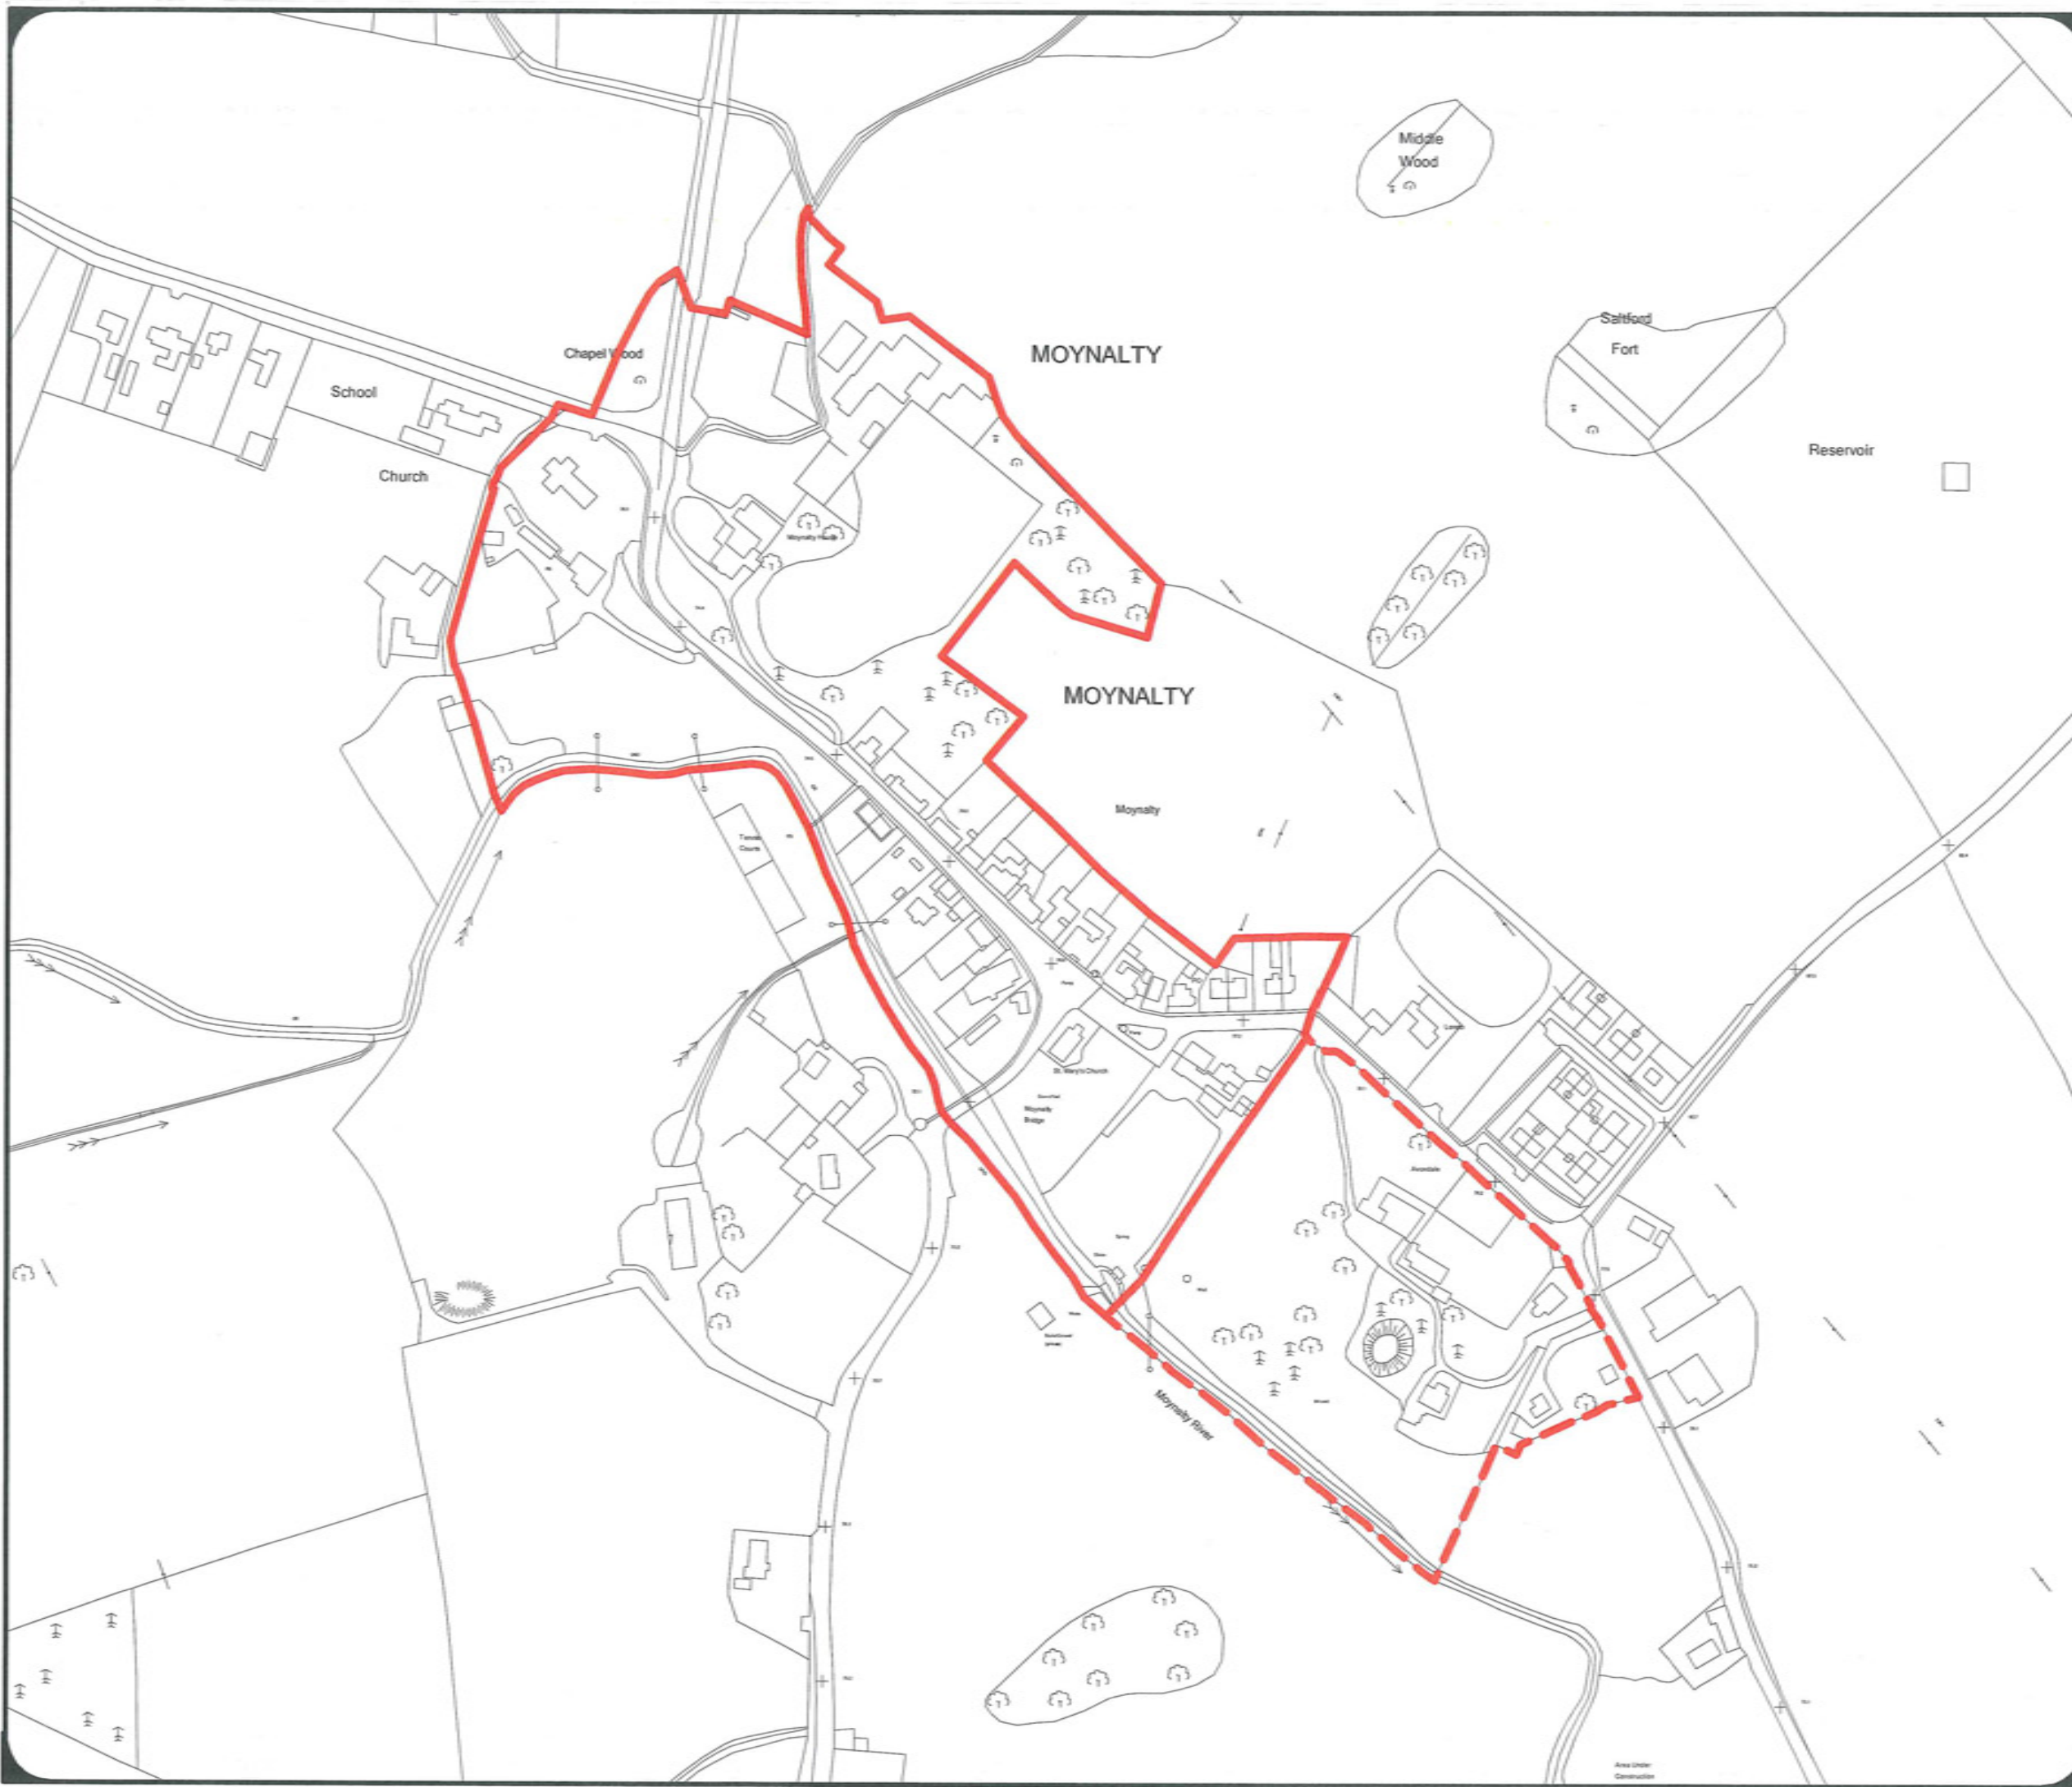

DRAFT

Date:
28th May 2012

LEGEND

-  Architectural Conservation Area (ACA) Boundary
-  Proposed ACA Extension

Note: Details shown on this map are for information purposes only. Further details on any item should be clarified with Meath County Council. This map has been produced by Meath County Council with available Local Authority and Ordnance Survey base data.