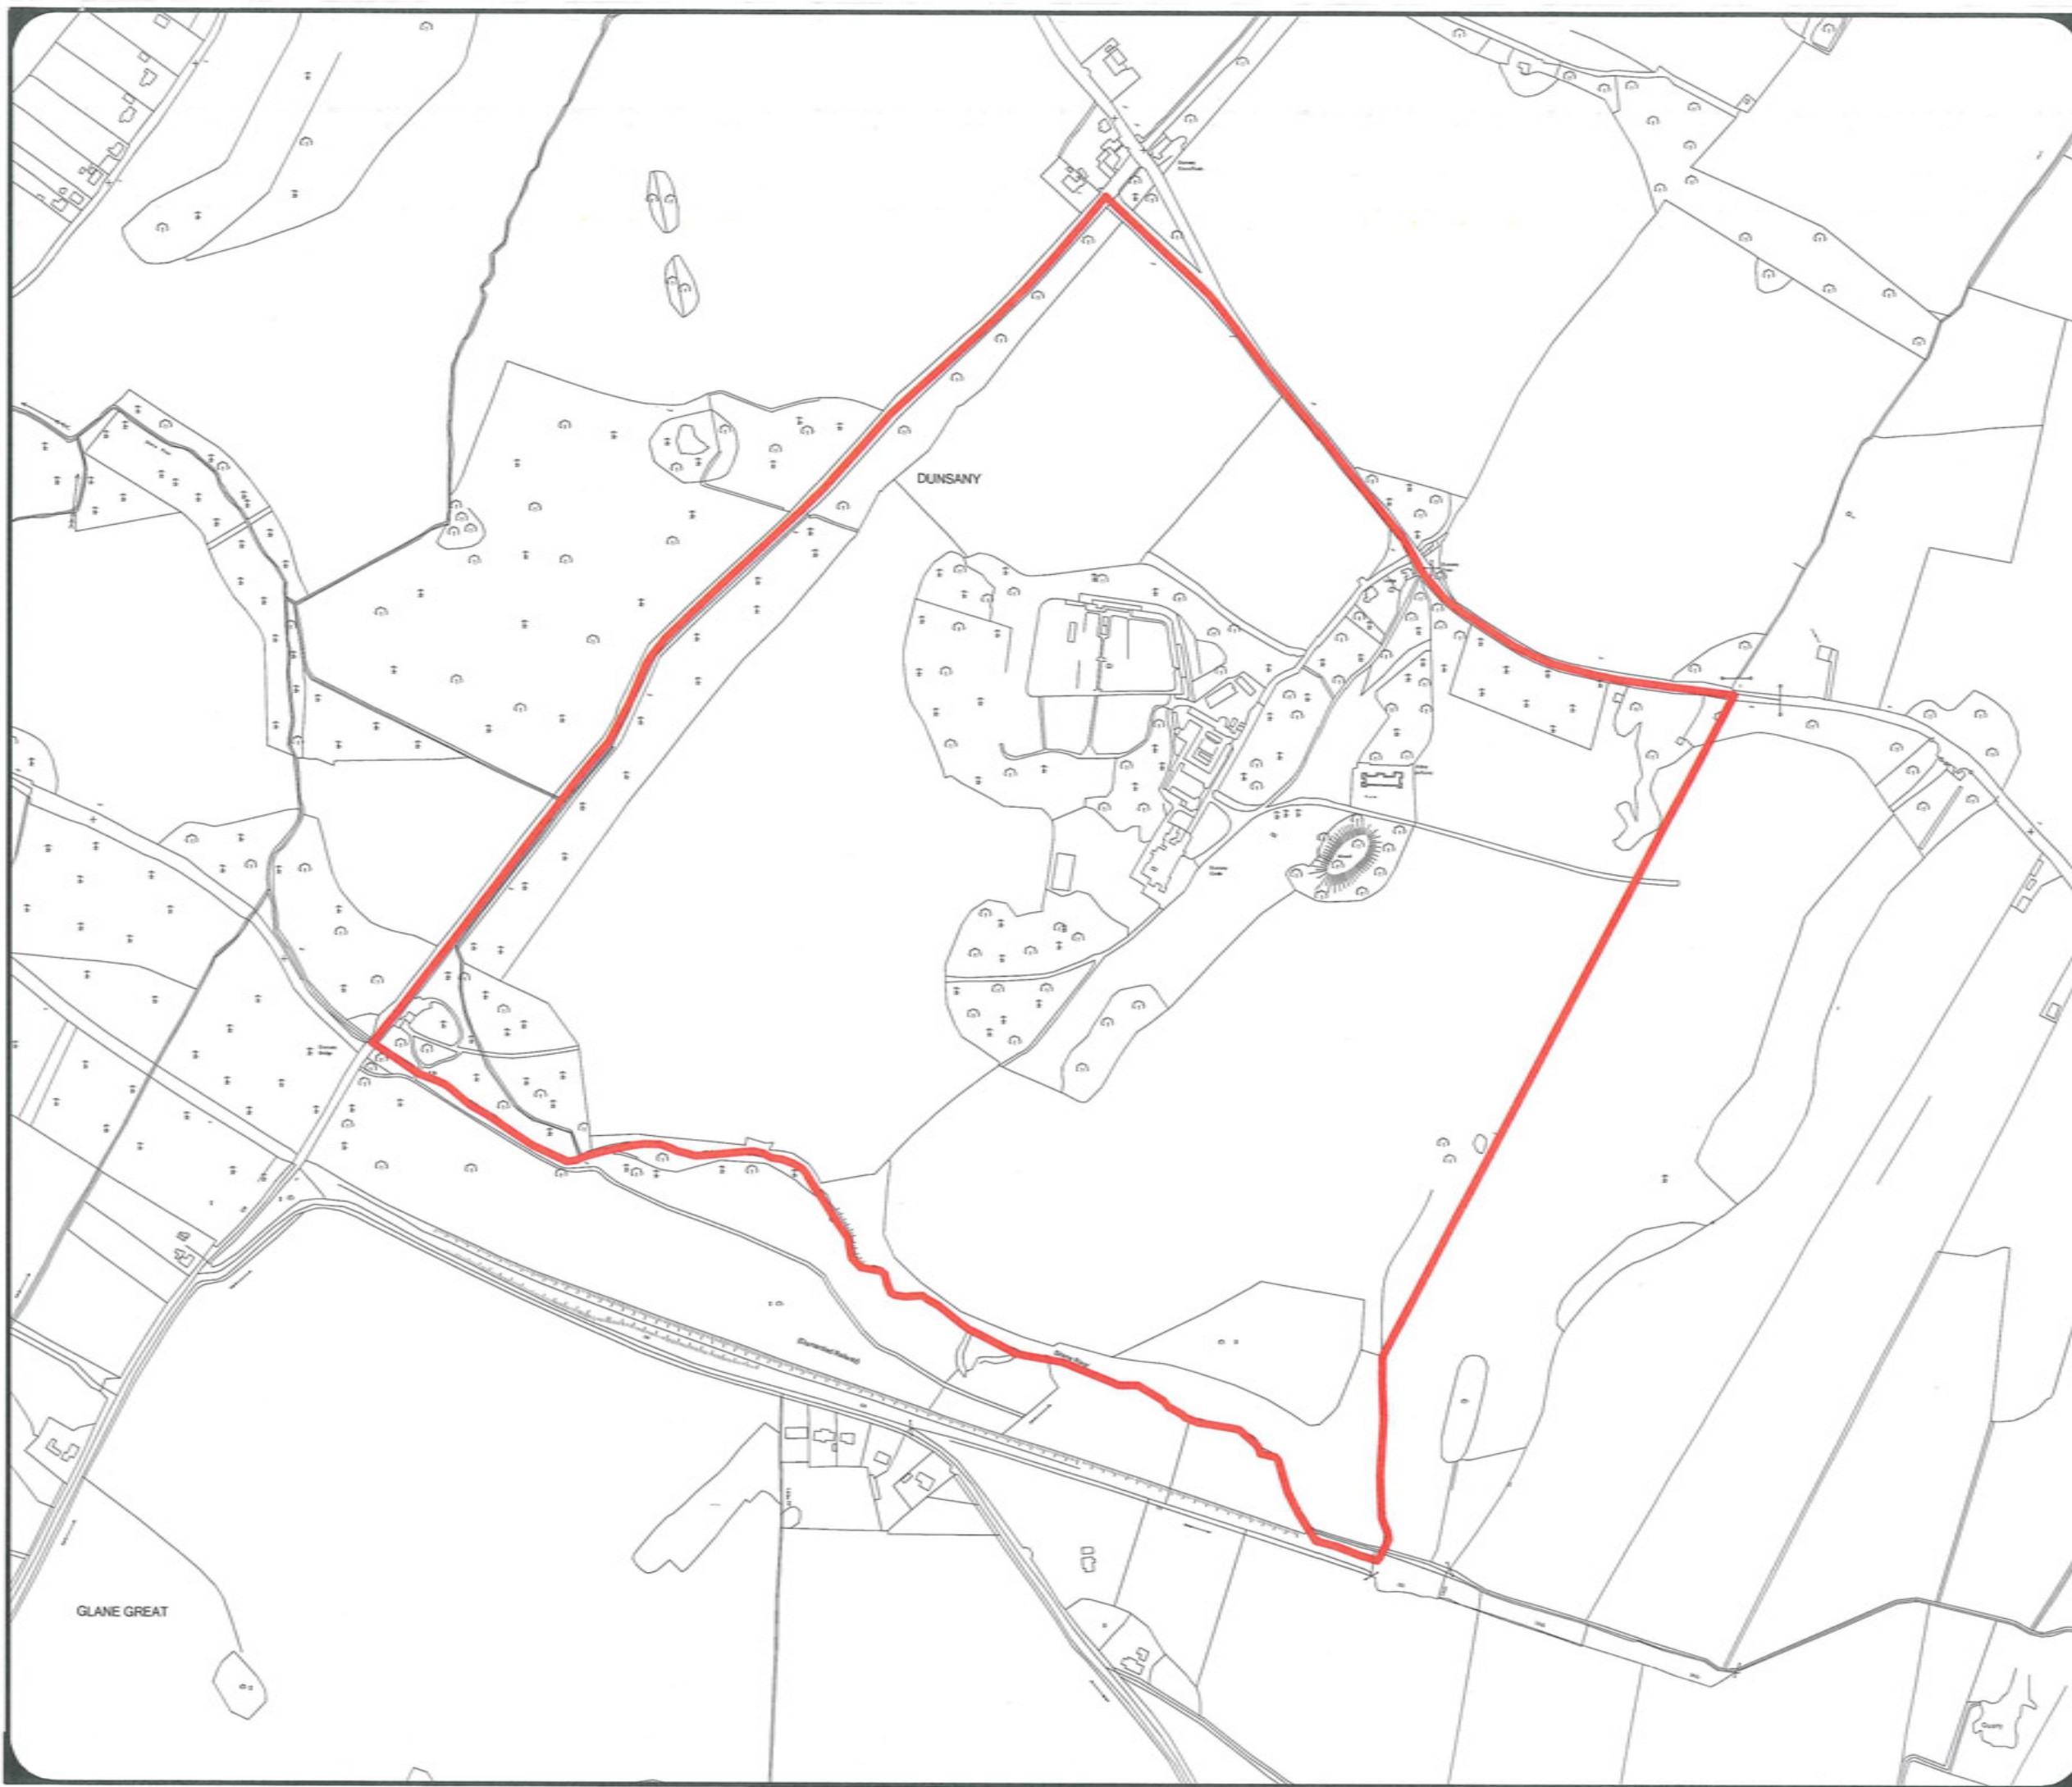

MapInfo File:
O:\MapInfo\workspace\County_Plan_2013\Athboy ACA.vor

Drawn By: S.K. GIS Technician

DRAFT

Date:
28th May 2012

LEGEND

 Architectural Conservation Area
(ACA) Boundary

Note: Details shown on this map are for information purposes only. Further details on any item should be clarified with Meath County Council. This map has been produced by Meath County Council with available Local Authority and Ordnance Survey base data.
© Ordnance Survey Ireland & Government of Ireland, Meath 2012/01/CCMA
NOTE - UNAUTHORISED REPRODUCTION OF THIS MAP INFRINGES STATE COPYRIGHT.