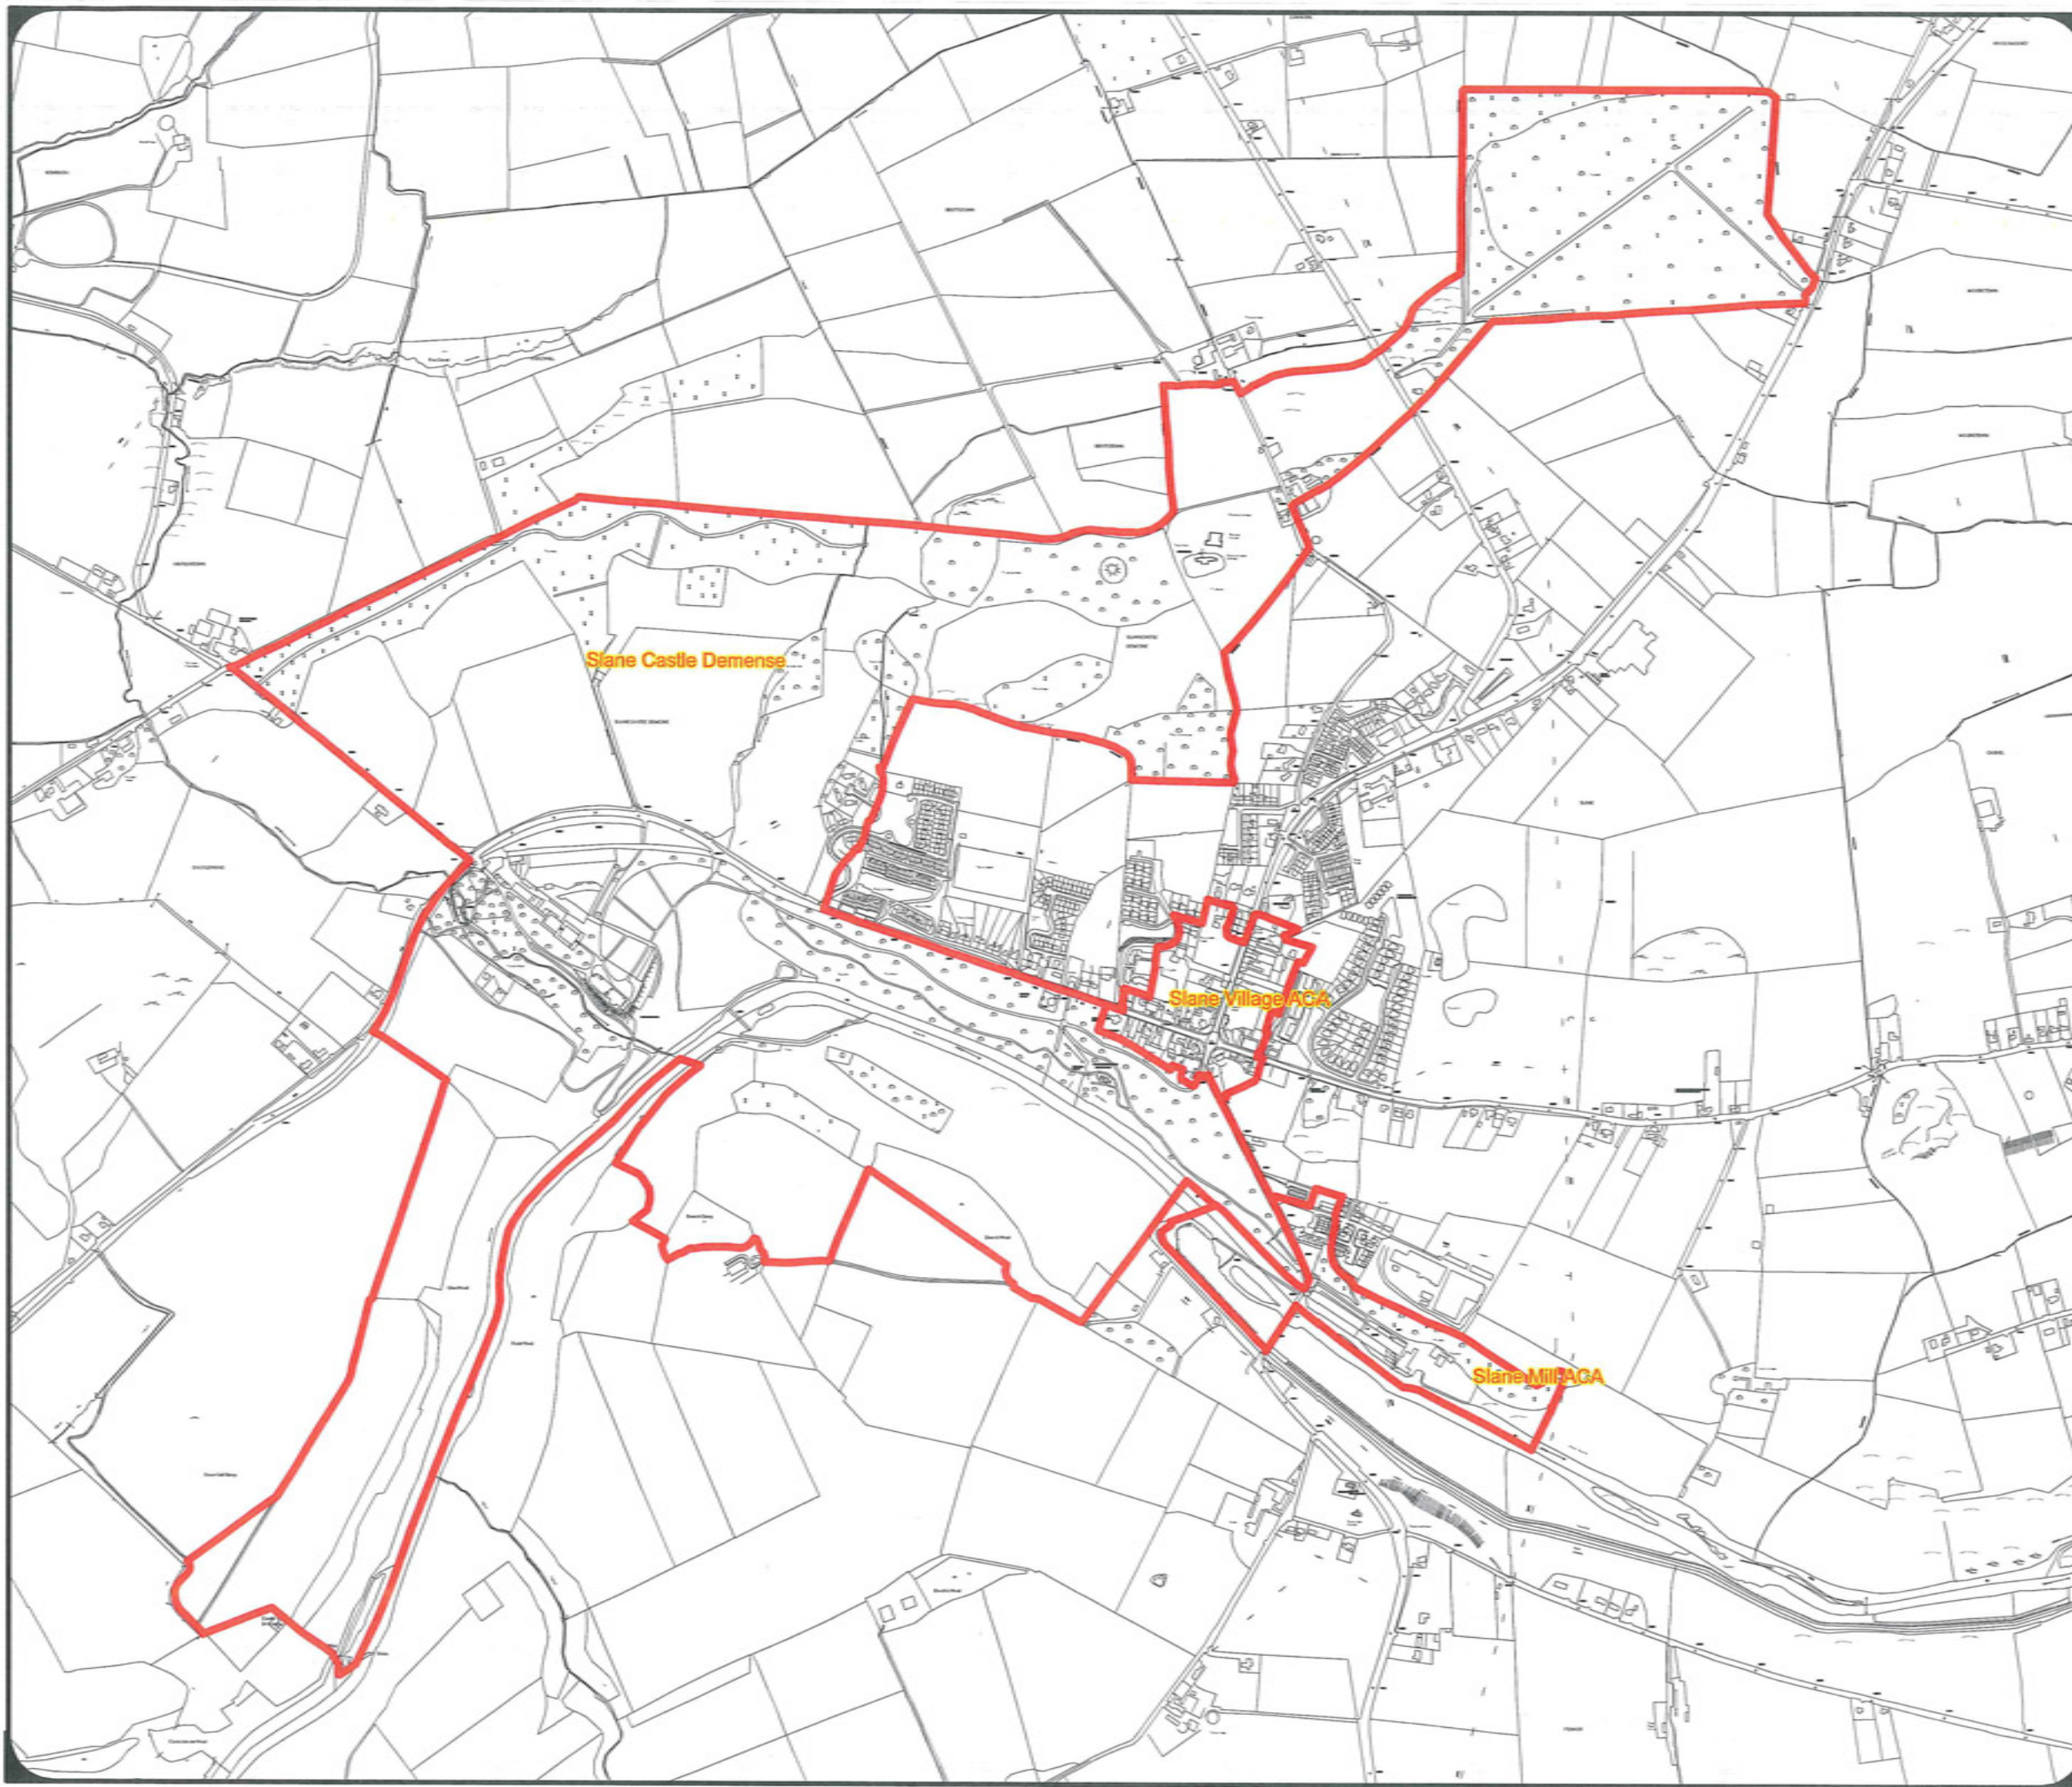

DRAFT

Date:
28th May 2012

LEGEND

Architectural Conservation Area
(ACA) Boundary

Note: Details shown on this map are for information purposes only. Further details on any item should be clarified with Meath County Council. This map has been produced by Meath County Council with available Local Authority and Ordnance Survey base data.
© Ordnance Survey Ireland & Government of Ireland, Meath 2012/31/OCMA
NOTE - UNAUTHORISED REPRODUCTION OF THIS MAP INFRINGES STATE COPYRIGHT.

Planning Department
Meath County Council
Abbey Mall,
Abbey Road,
Navan, Co. Meath
Tel: (046) 9097000
Fax: (046) 9097001
e-mail: forwardplanning@meathcoco.ie
web: <http://countydevelopmentplan.meath.ie>

Scale:
Drawing N.T.S.
Mapinfo File:
O:\Mapdata\workspace\County_Plan_2013\Slane Demense ACA.apr
Drawn By: S.K.G.S Technician