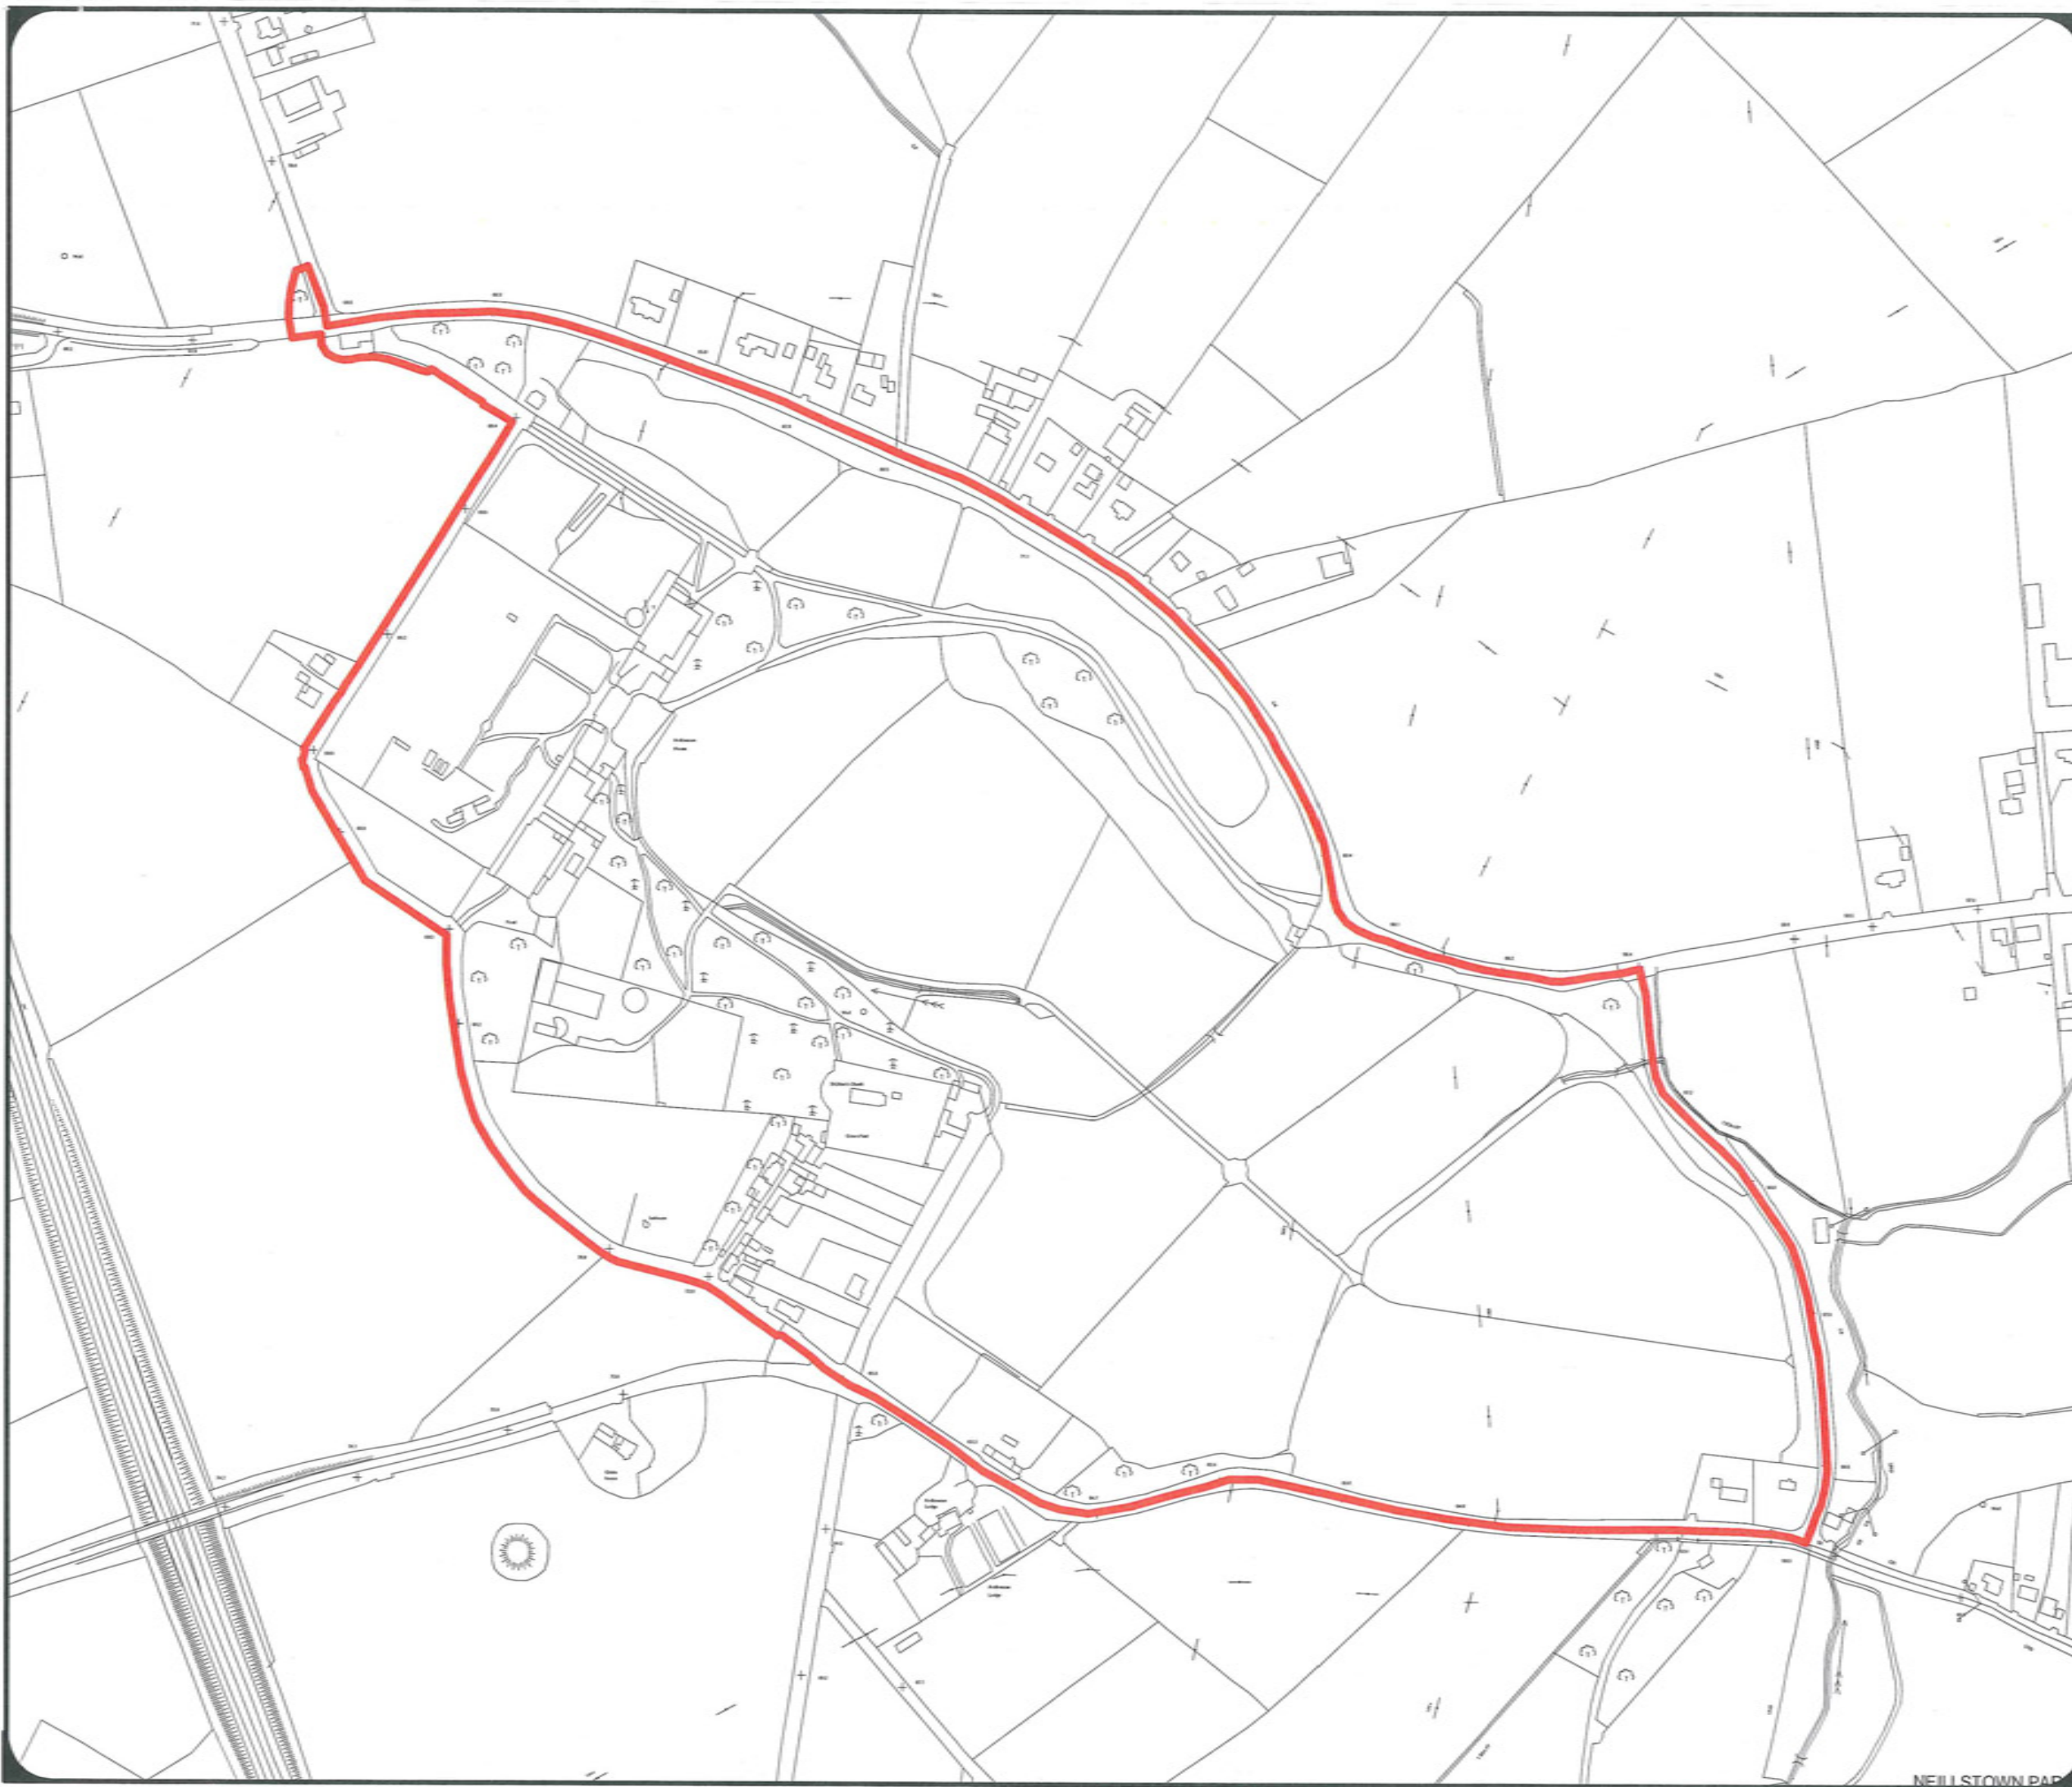

MapInfo File:
© MapInfo/Workshop/County_Plan_2013/Overview/ACA.wor

Drawn By: S.K. GIS Technician

DRAFT

Date:
28th May 2012

LEGEND

 Architectural Conservation Area
(ACA) Boundary

Note: Details shown on this map are for information purposes only. Further details on any item should be clarified with Meath County Council.
This map has been produced by Meath County Council with available Local Authority and Ordnance Survey base data.
© Ordnance Survey Ireland & Government of Ireland, Meath 2012/01/CCMA
NOTE - UNAUTHORISED REPRODUCTION OF THIS MAP INFRINGES STATE COPYRIGHT.