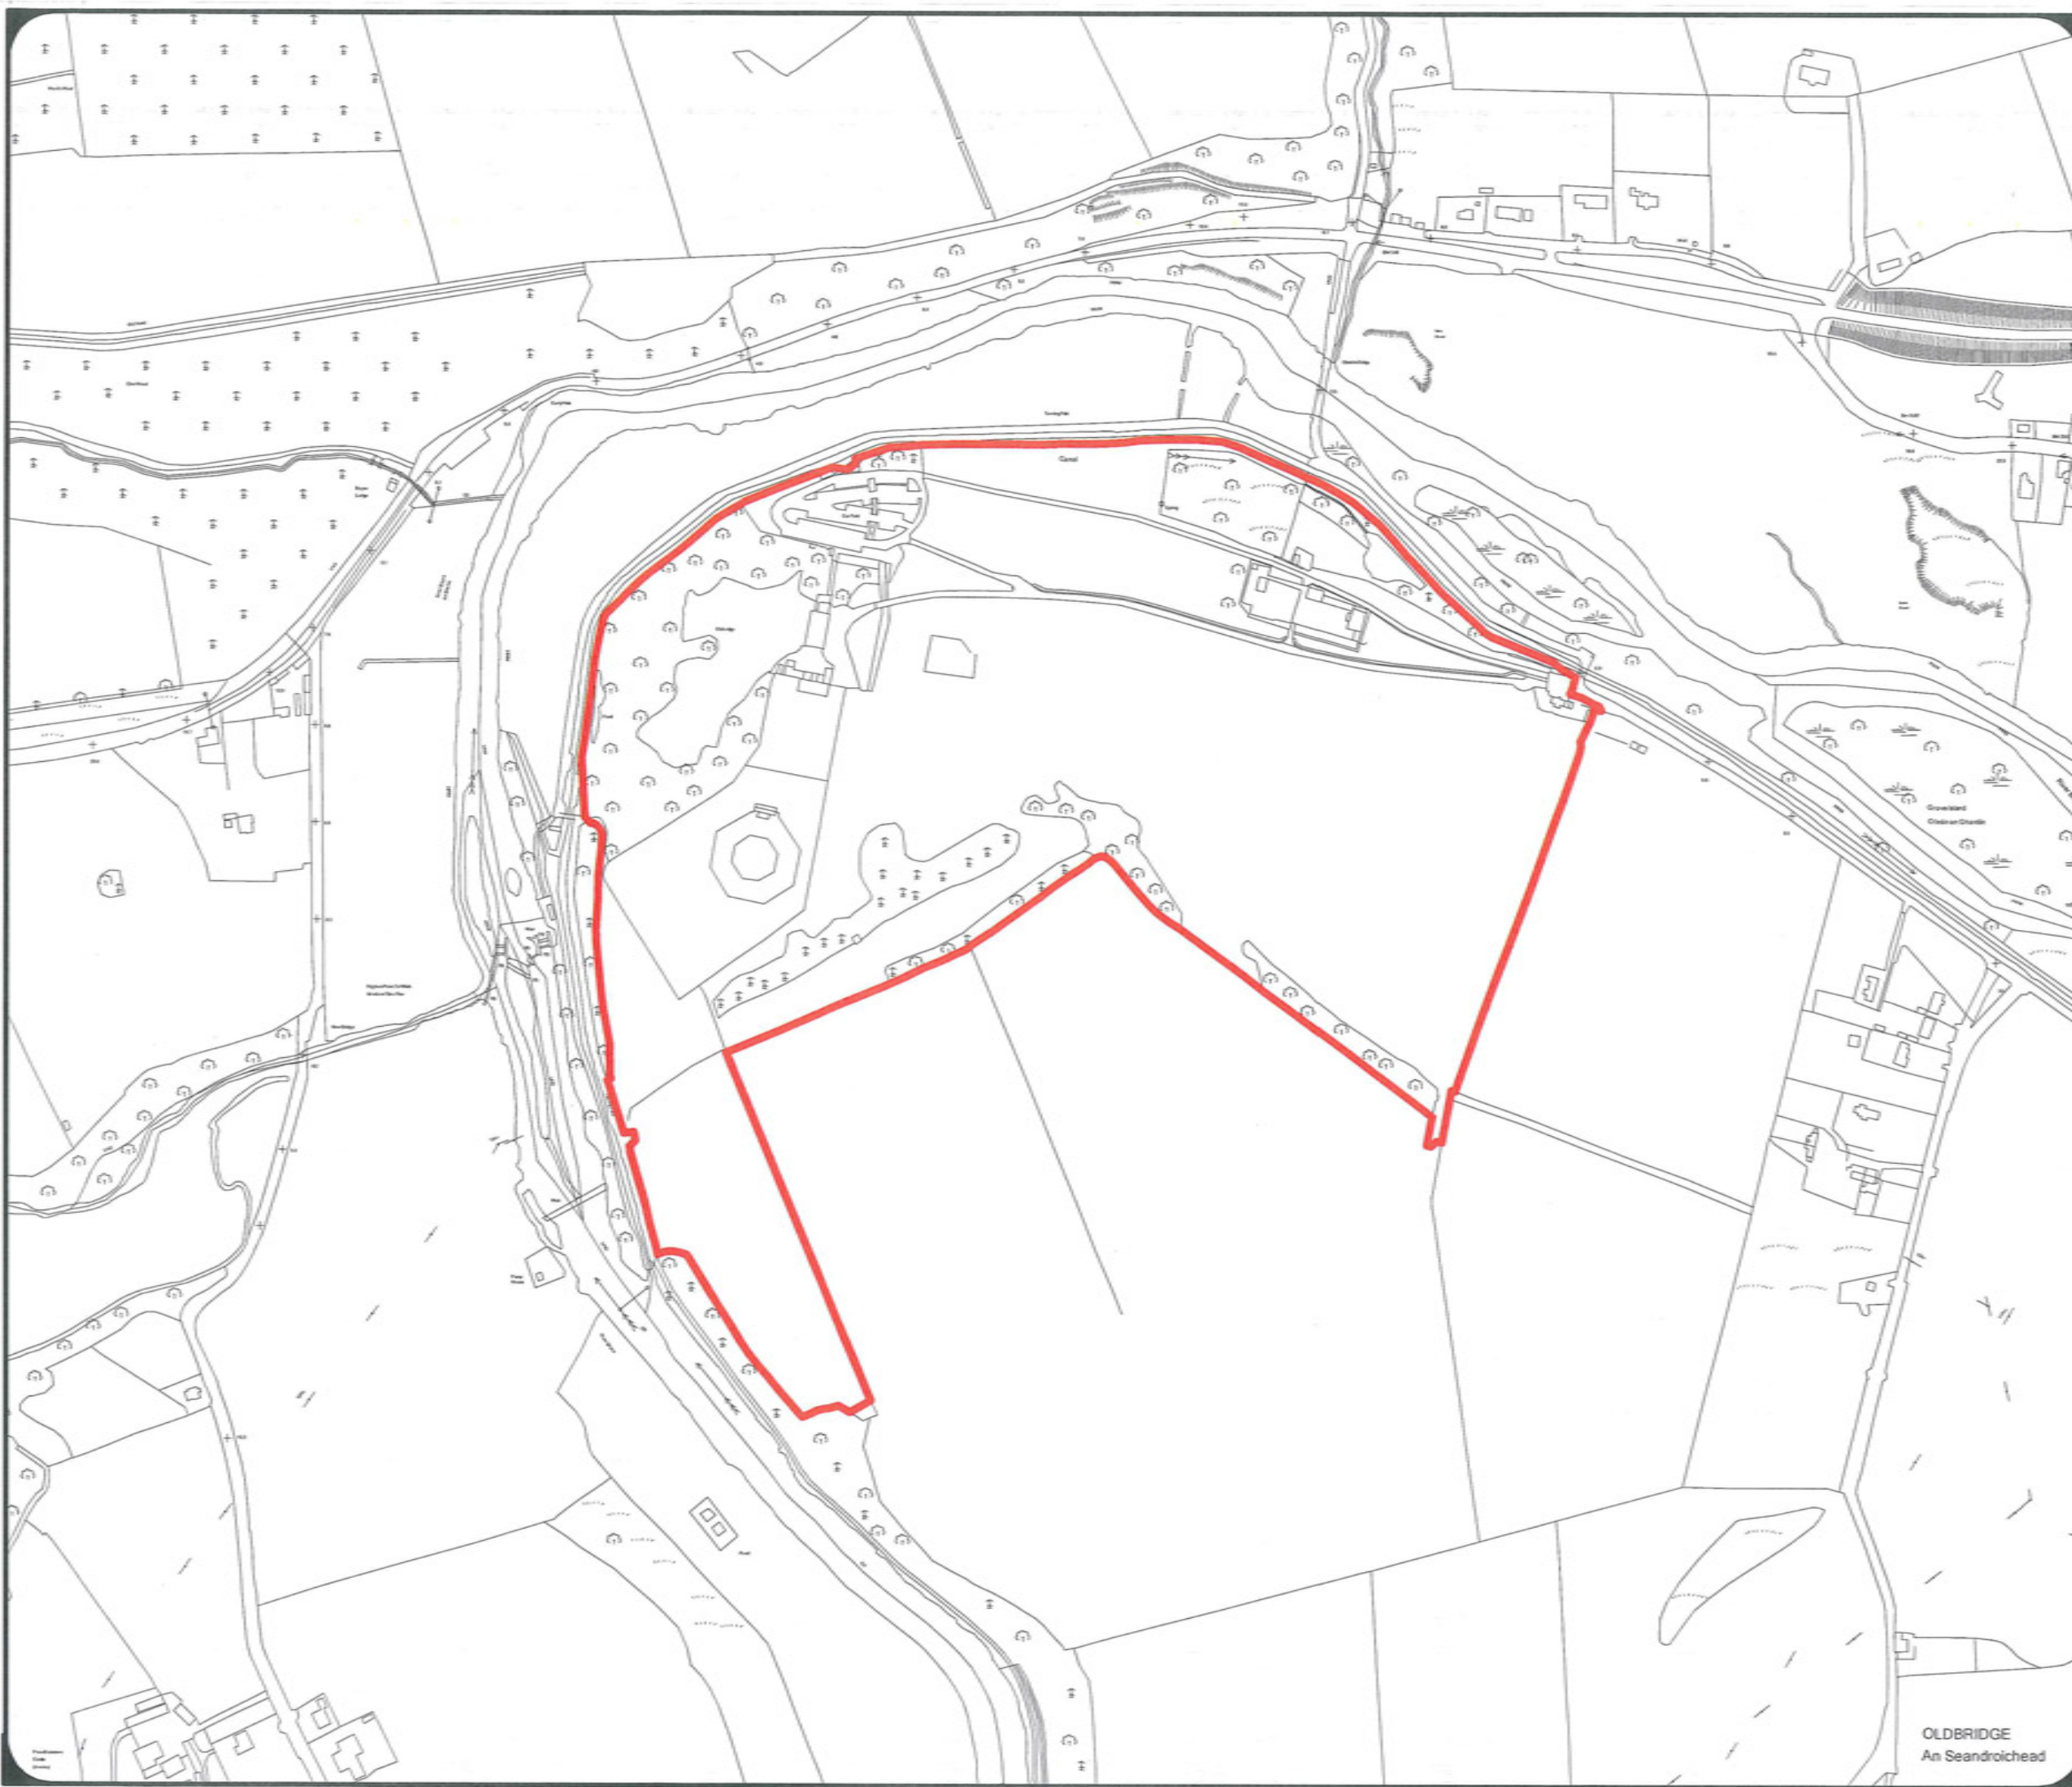

Drawn By: S.K. GIS Technician

DRAFT

Date: 28th May 2012

LEGEND

 Architectural Conservation Area
(ACA) Boundary

OLDBRIDGE
An Seandroichead

Note: Details shown on this map are for information purposes only. Further details on any item should be clarified with Meath County Council.
This map has been produced by Meath County Council with available Local Authority and Ordnance Survey base data.
© Ordnance Survey Ireland & Government of Ireland, Meath 2012/01/CCMA
NOTE - UNAUTHORISED REPRODUCTION OF THIS MAP INFRINGES STATE COPYRIGHT.