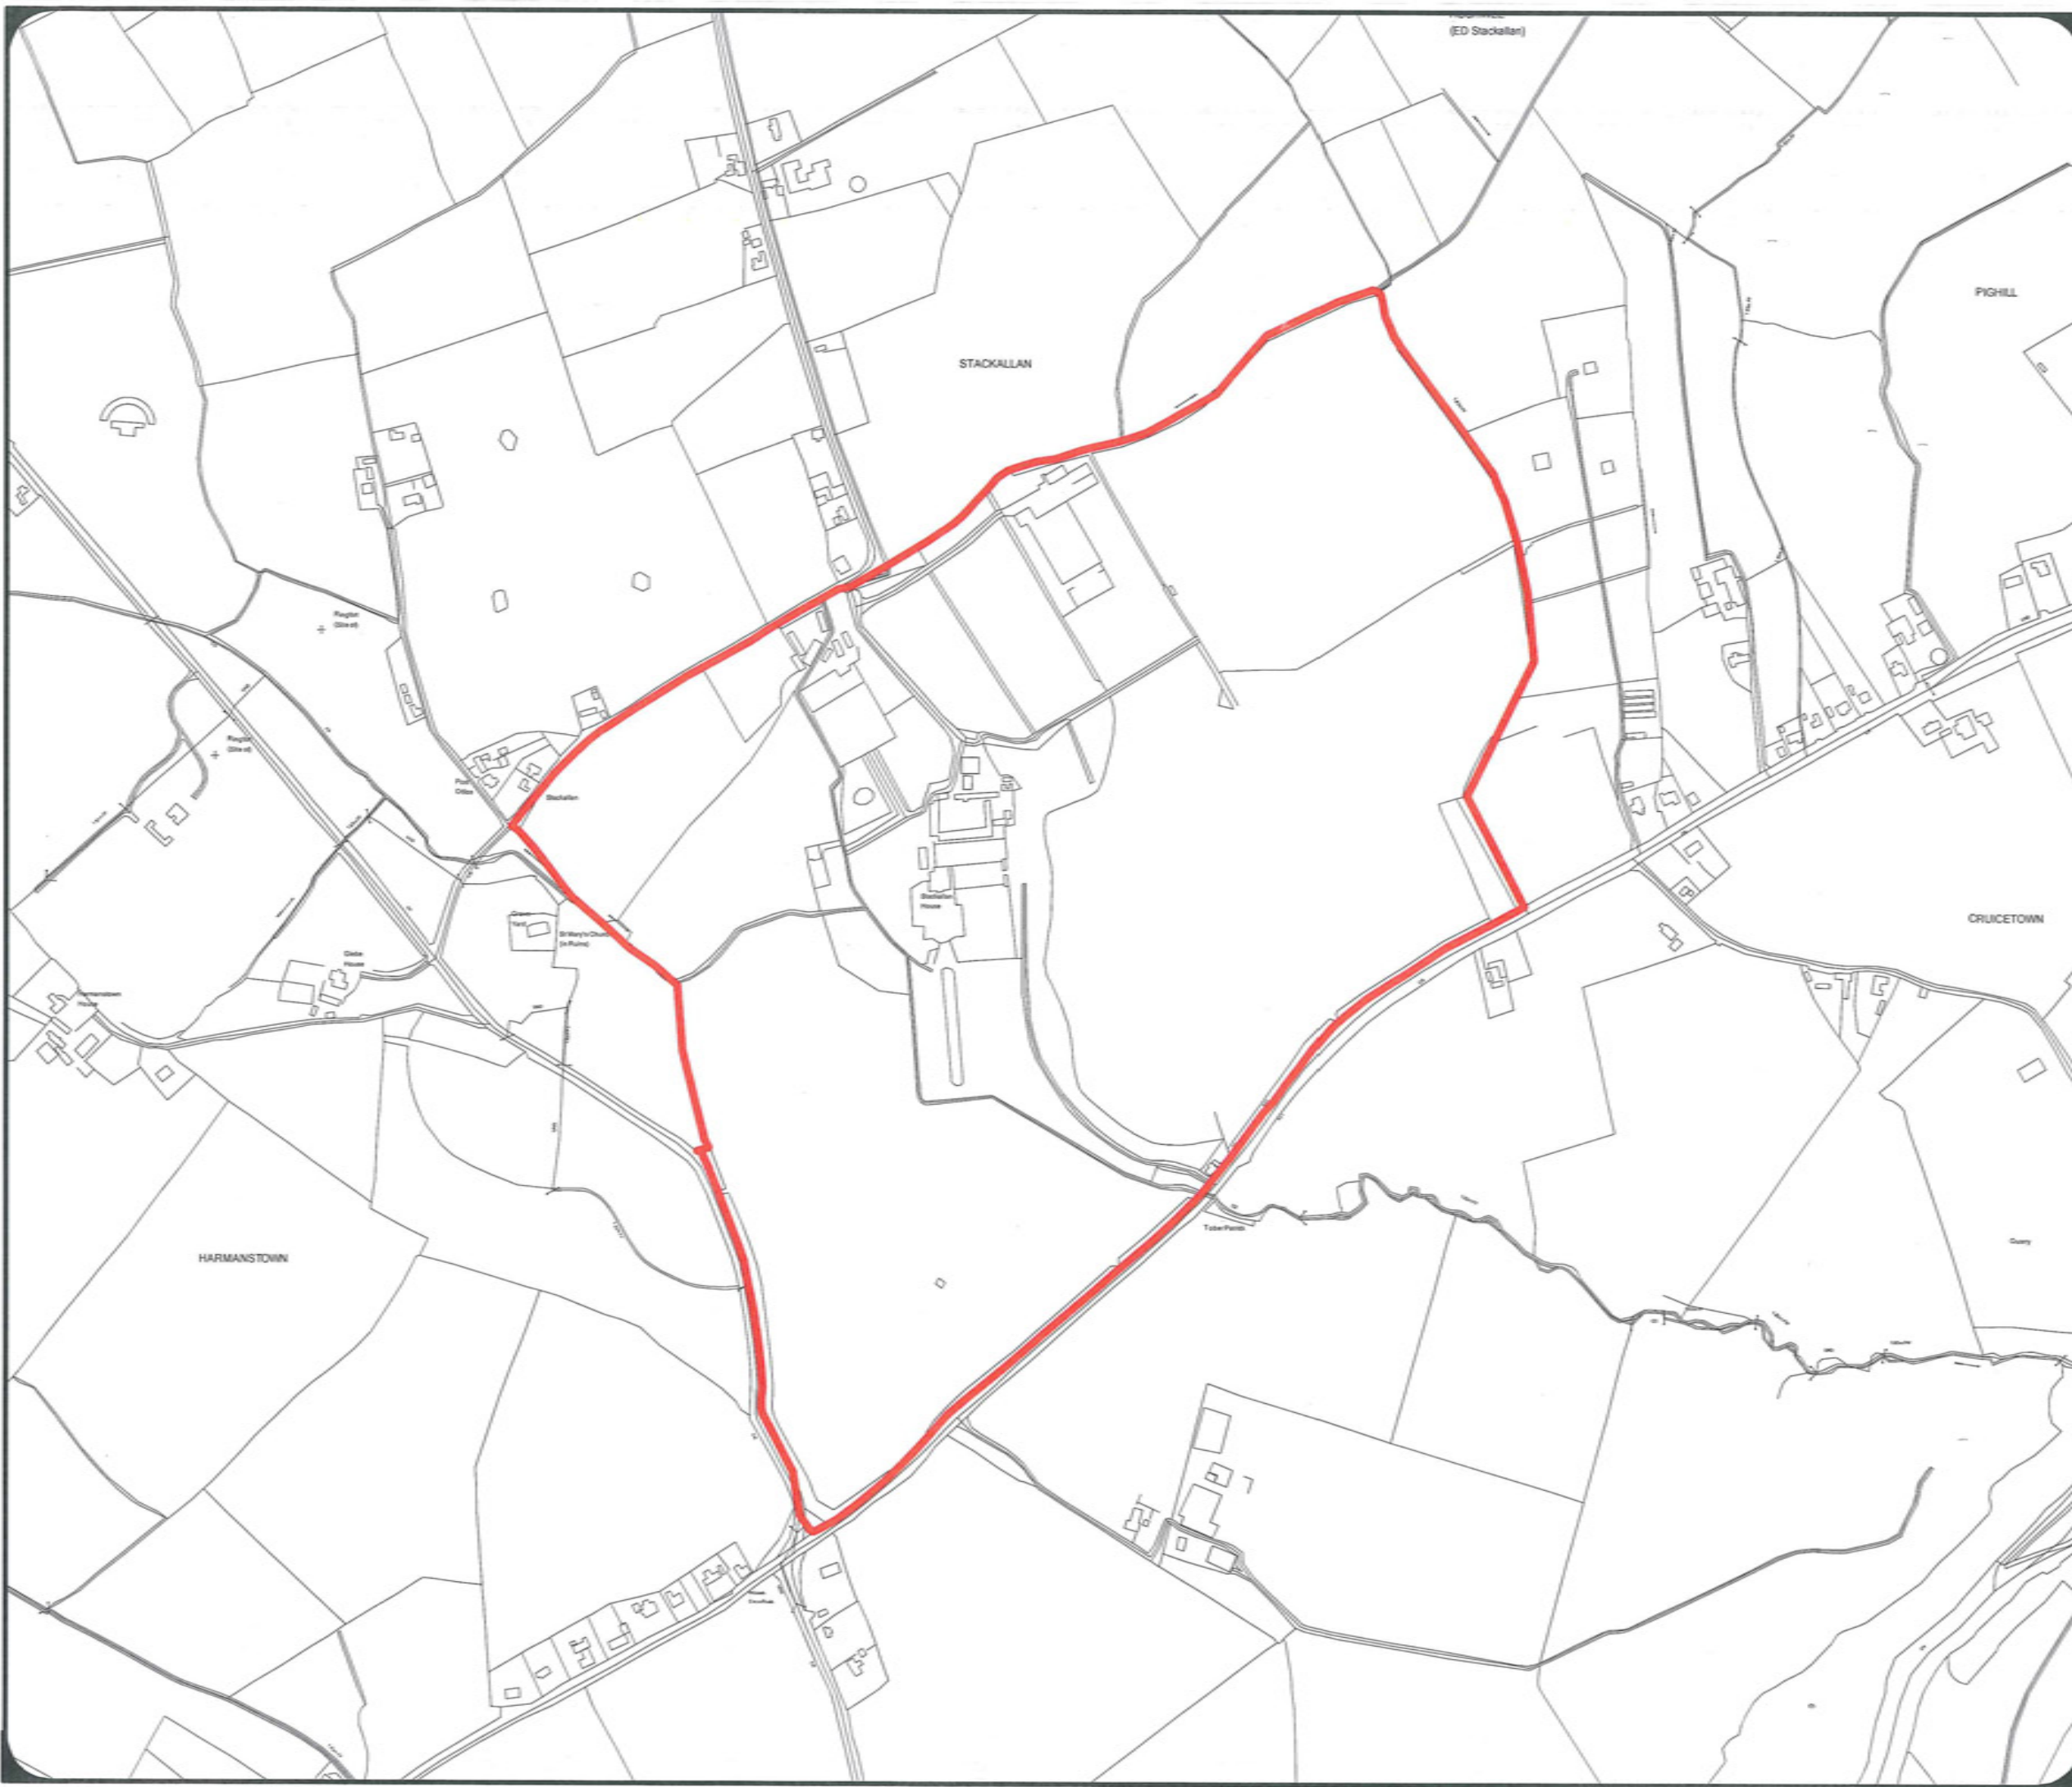

Scale:
Drawing N.T.S.

MapInfo File:
© MapInfo/Workshop/County_Plan_2013/Somerville ACA.wor

Drawn By: S.K. GIS Technician

DRAFT

Date:
28th May 2012

LEGEND

 Architectural Conservation Area
(ACA) Boundary

Note: Details shown on this map are for information purposes only. Further details on any item should be clarified with Meath County Council.
This map has been produced by Meath County Council with available Local Authority and Ordnance Survey base data.
© Ordnance Survey Ireland & Government of Ireland, Meath 2012/31/CCMA
NOTE - UNAUTHORISED REPRODUCTION OF THIS MAP INFRINGES STATE COPYRIGHT.