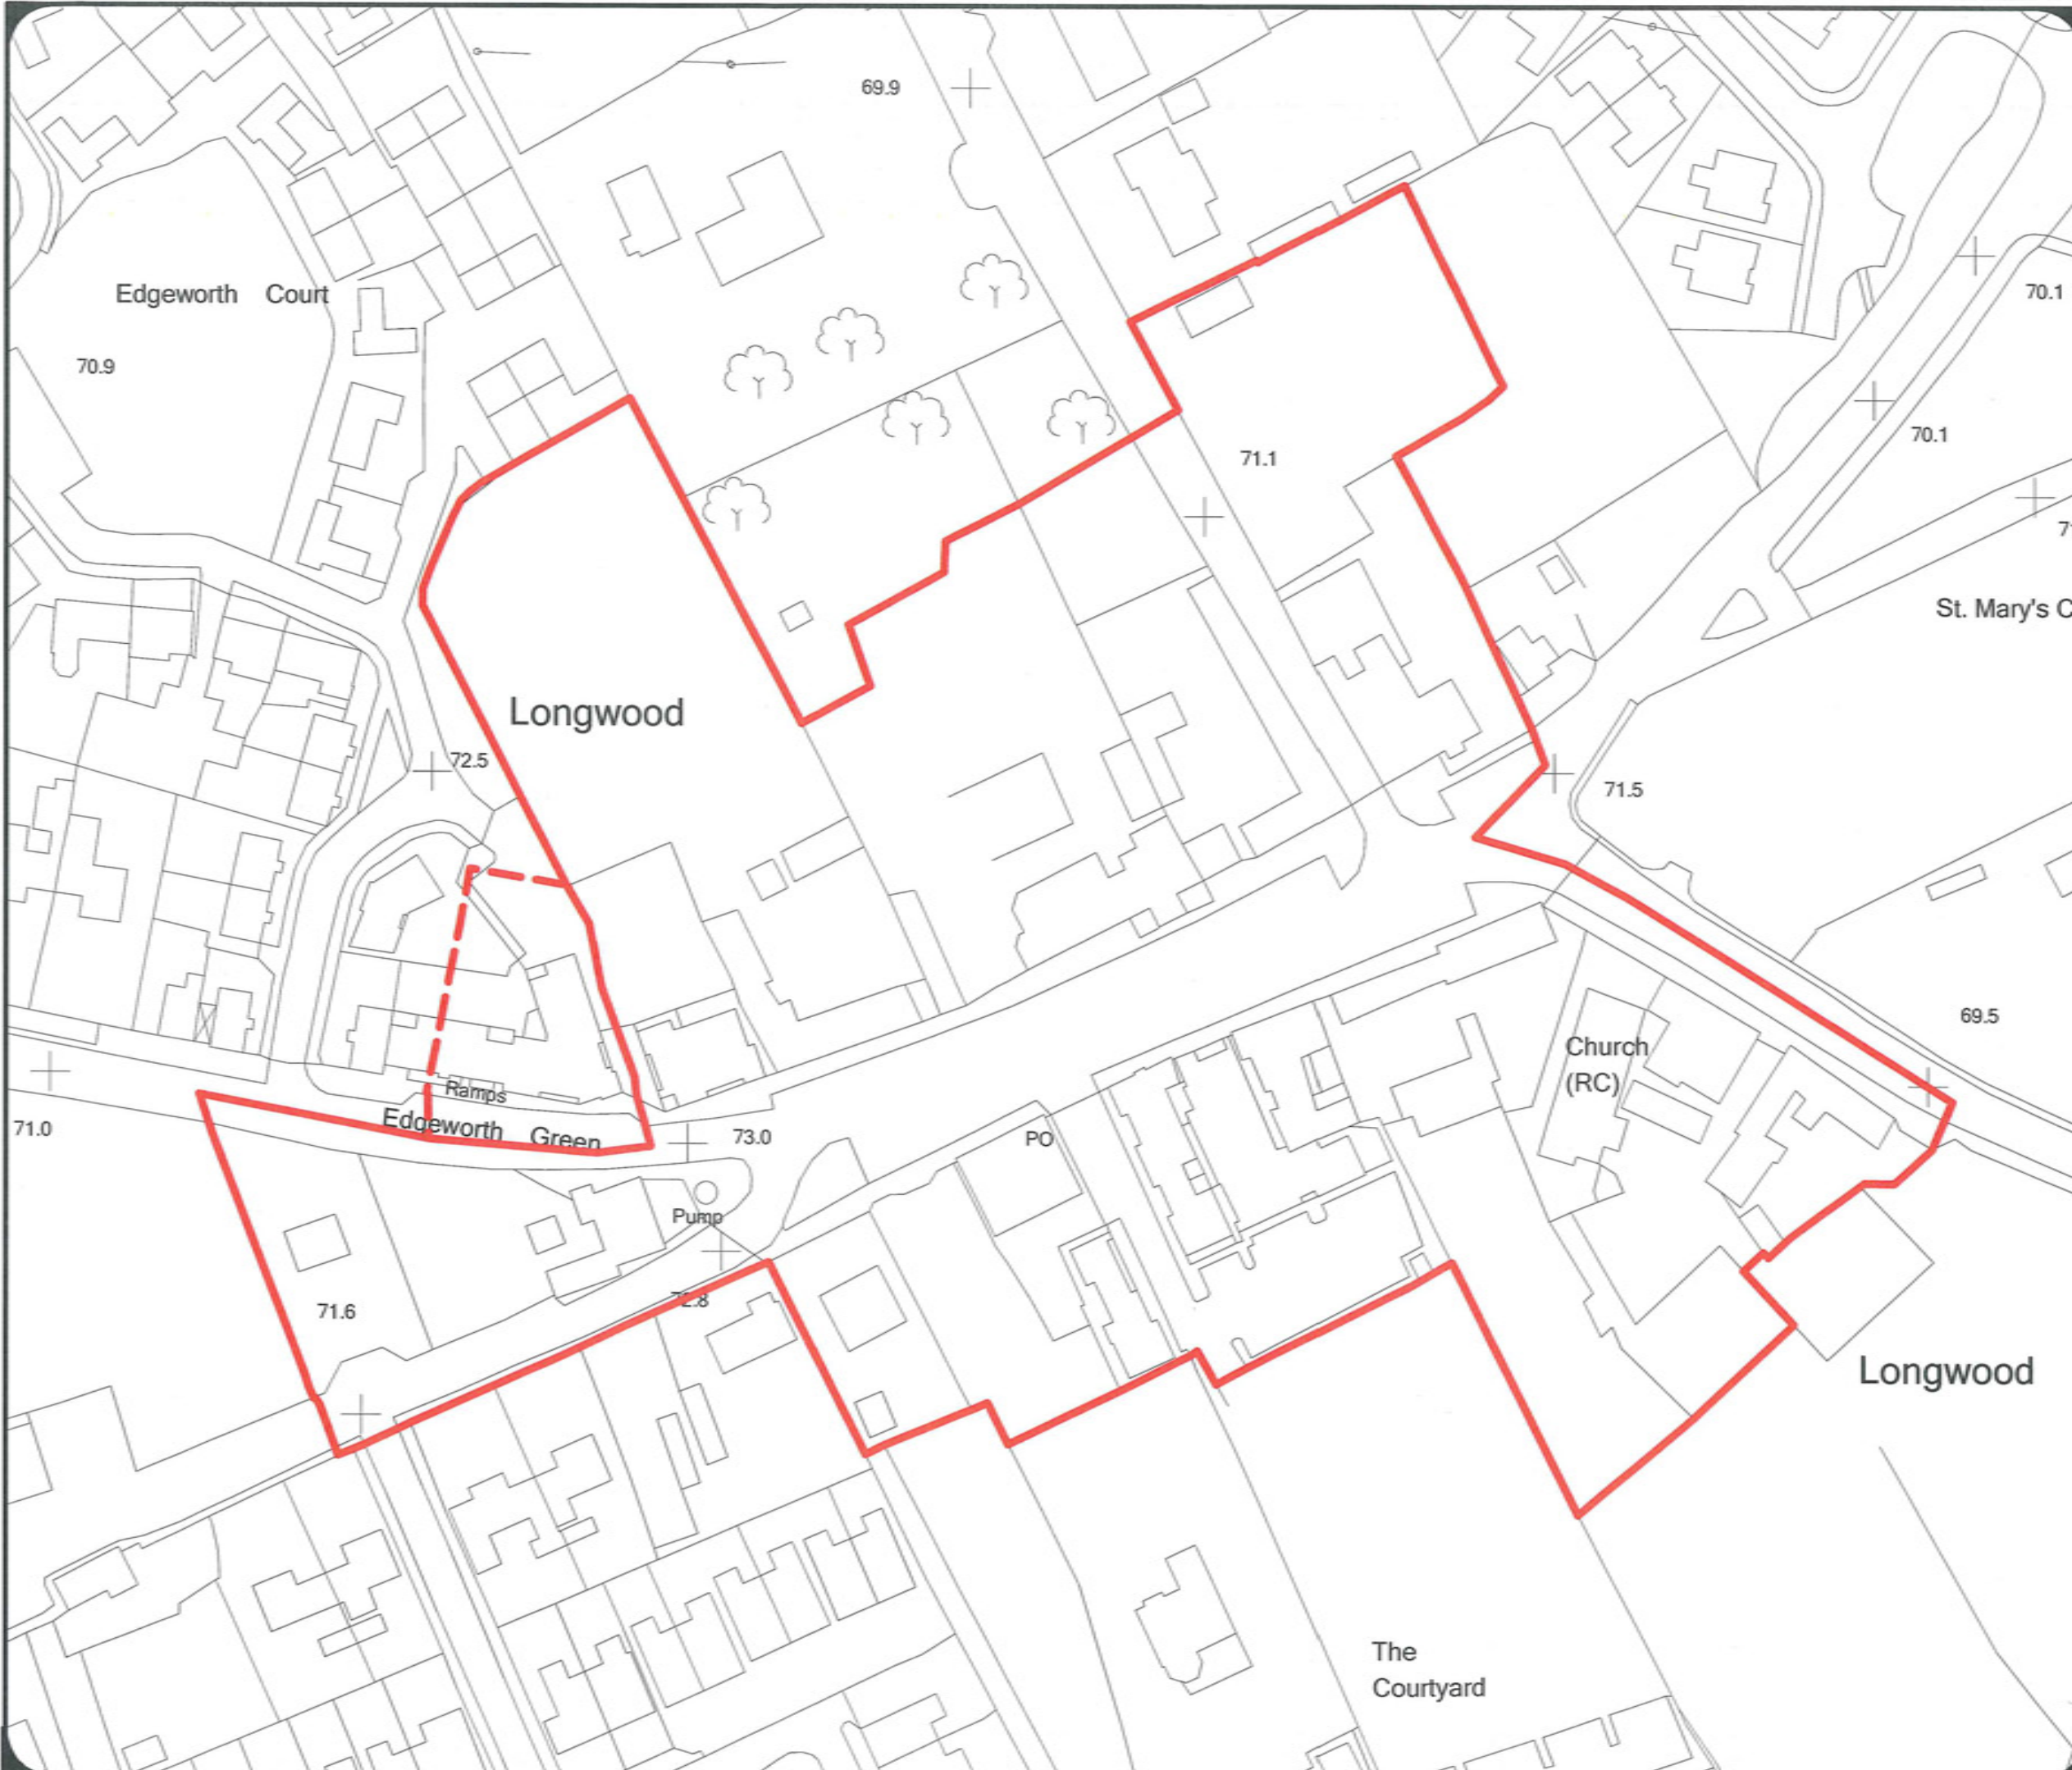

Drawn By: S.K. GIS Technician

DRAFT

Date: 28th May 2012

LEGEND

-  Architectural Conservation Area (ACA) Boundary
-  Proposed Section of ACA to be removed

Note: Details shown on this map are for information purposes only. Further details on any item should be clarified with Meath County Council. This map has been produced by Meath County Council with available Local Authority and Ordnance Survey base data.
© Ordnance Survey Ireland & Government of Ireland, Meath 2012/31/CCMA
NOTE - UNAUTHORISED REPRODUCTION OF THIS MAP INFRINGES STATE COPYRIGHT.