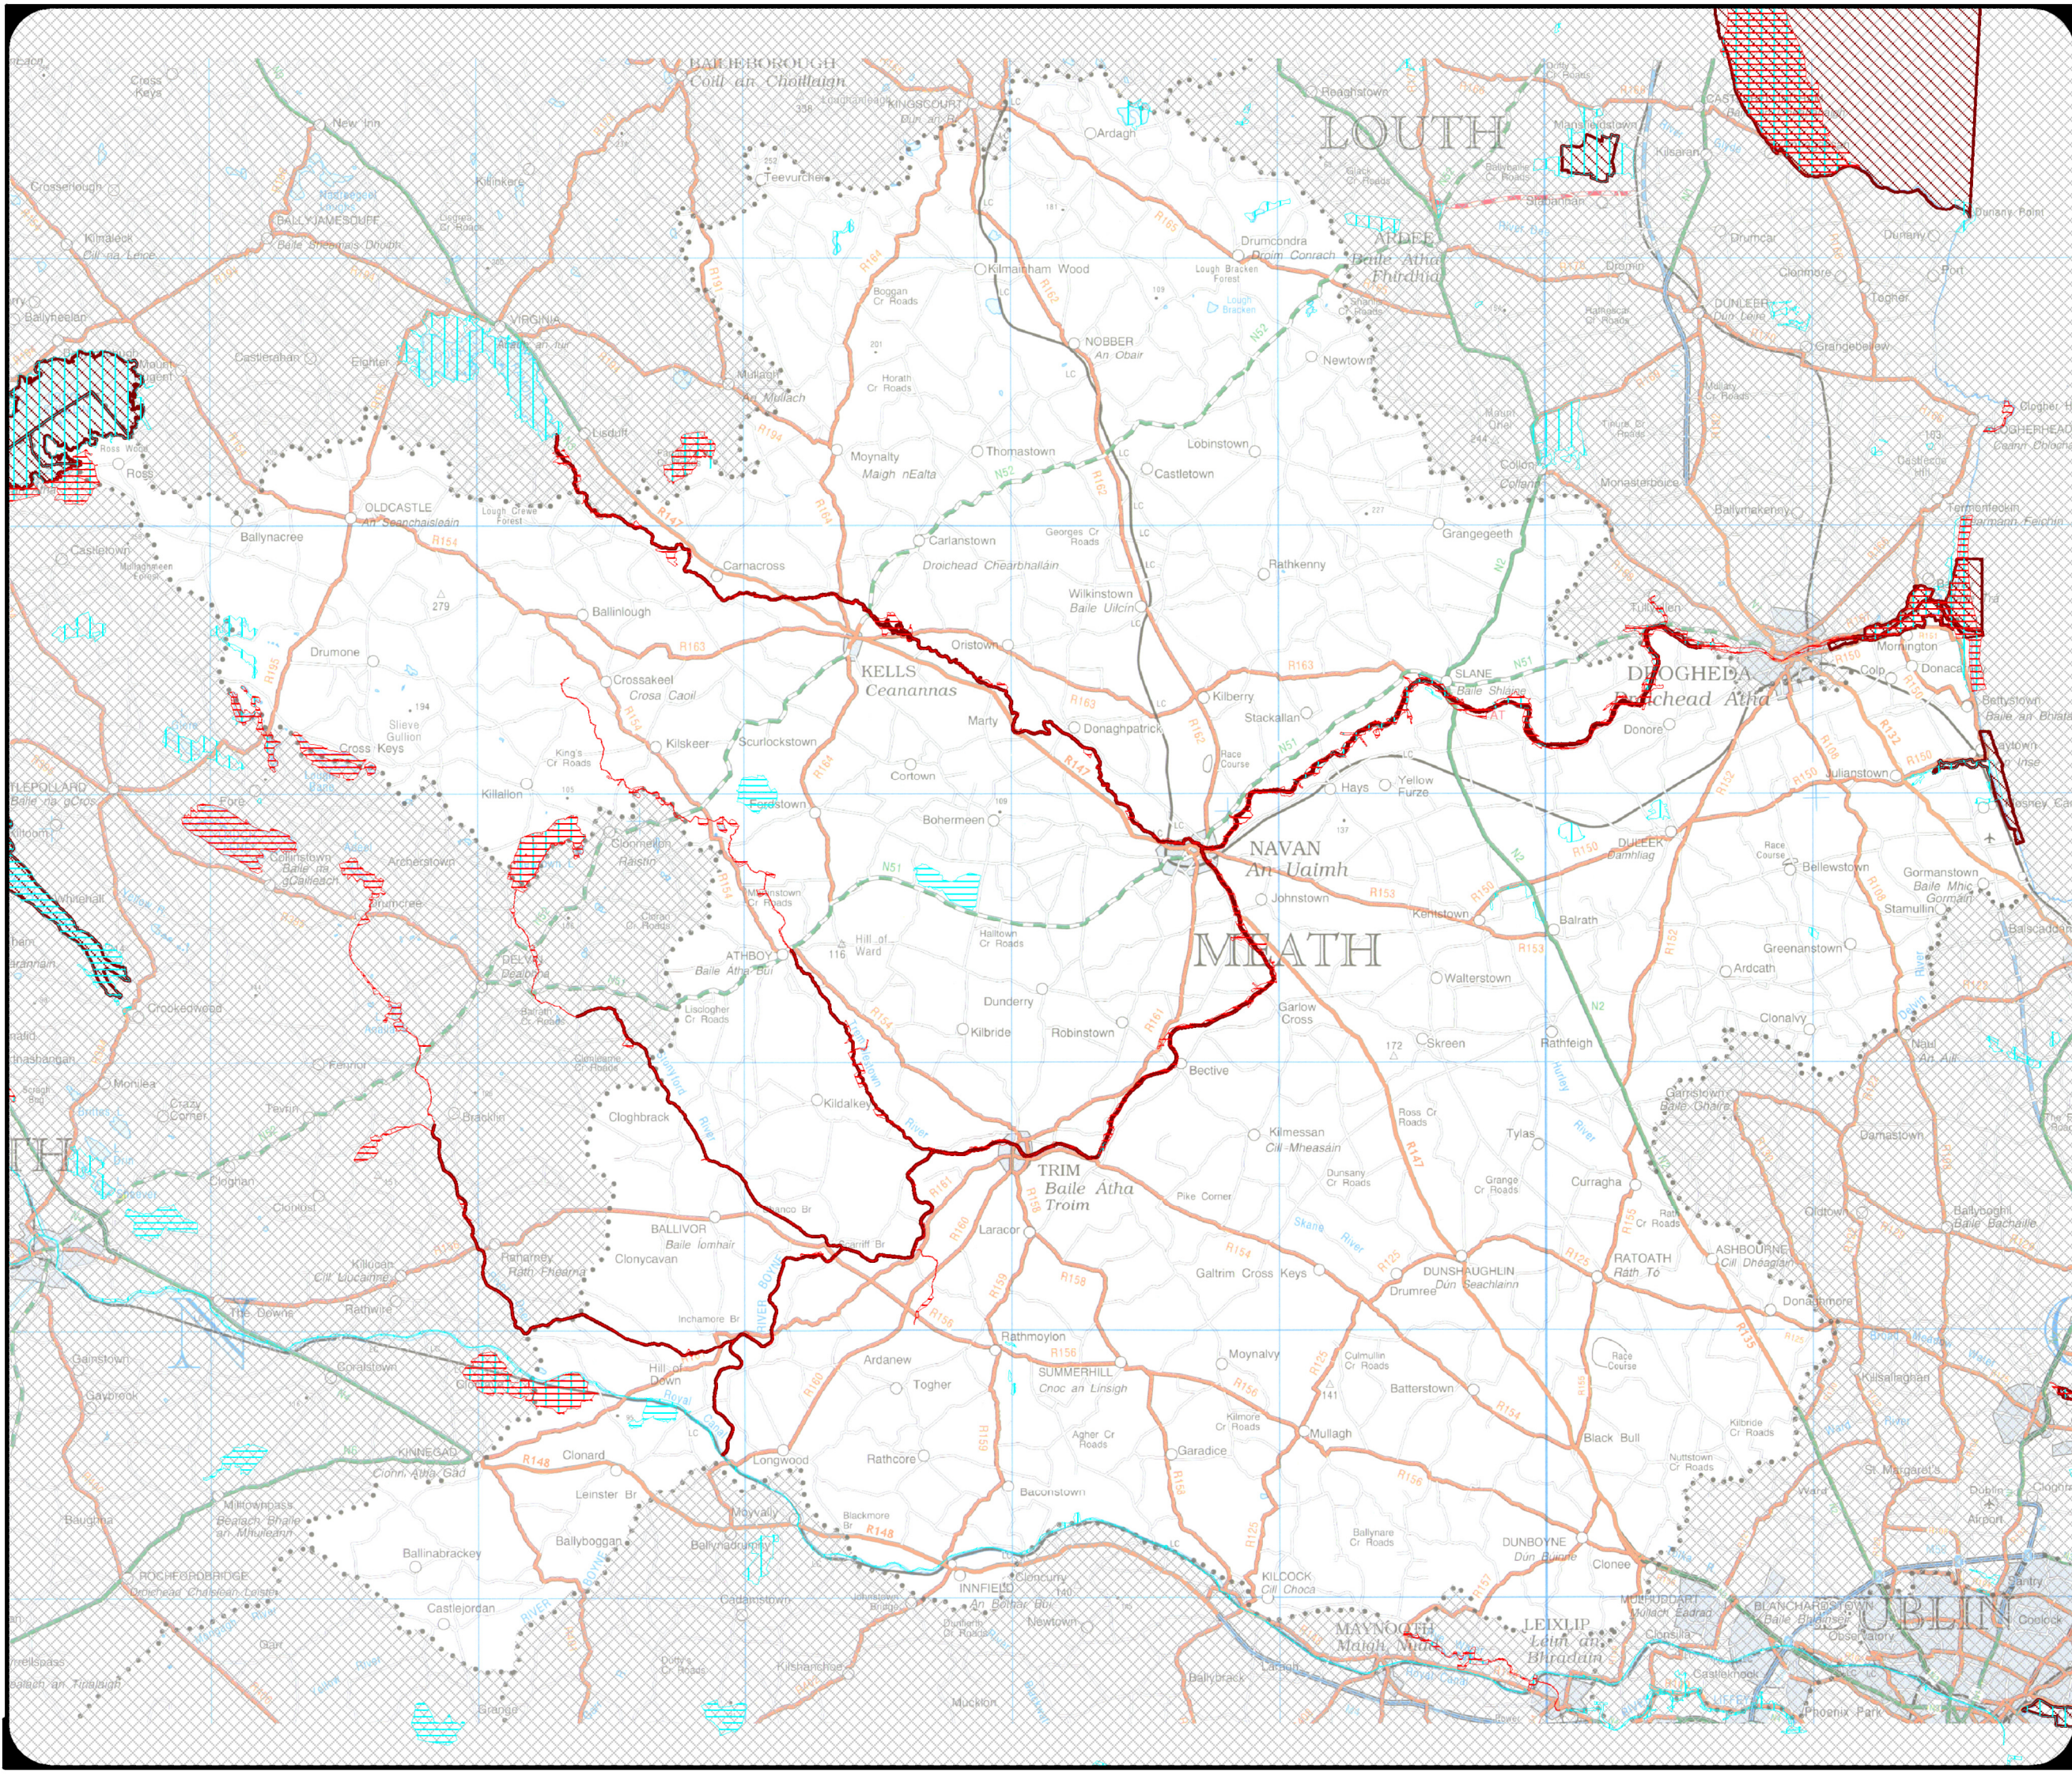

DRAFT Date: 28th May 2012

- LEGEND**
-  Special Area of Conservation (SAC)
 -  Special Protection Area (SPA)
 -  Natural Heritage Area (NHA)
 -  Proposed Natural Heritage Area (pNHA)

Note:
Information extracted from National
Parks and Wildlife Service
(www.npws.ie)

Note: Details shown on this map are for information purposes only. Further details on any item should be clarified with Meath County Council. This map has been produced by Meath County Council with available Local Authority and Ordnance Survey base data.
© Ordnance Survey Ireland & Government of Ireland, Meath 2012/31/CCMA
NOTE - UNAUTHORISED REPRODUCTION OF THIS MAP INFRINGES STATE COPYRIGHT.

Mapinfo File:
C:\Mapdata\workspace\County_Plan_2013\Natural Heritage.wor

Drawn By: S.K. GIS Technician