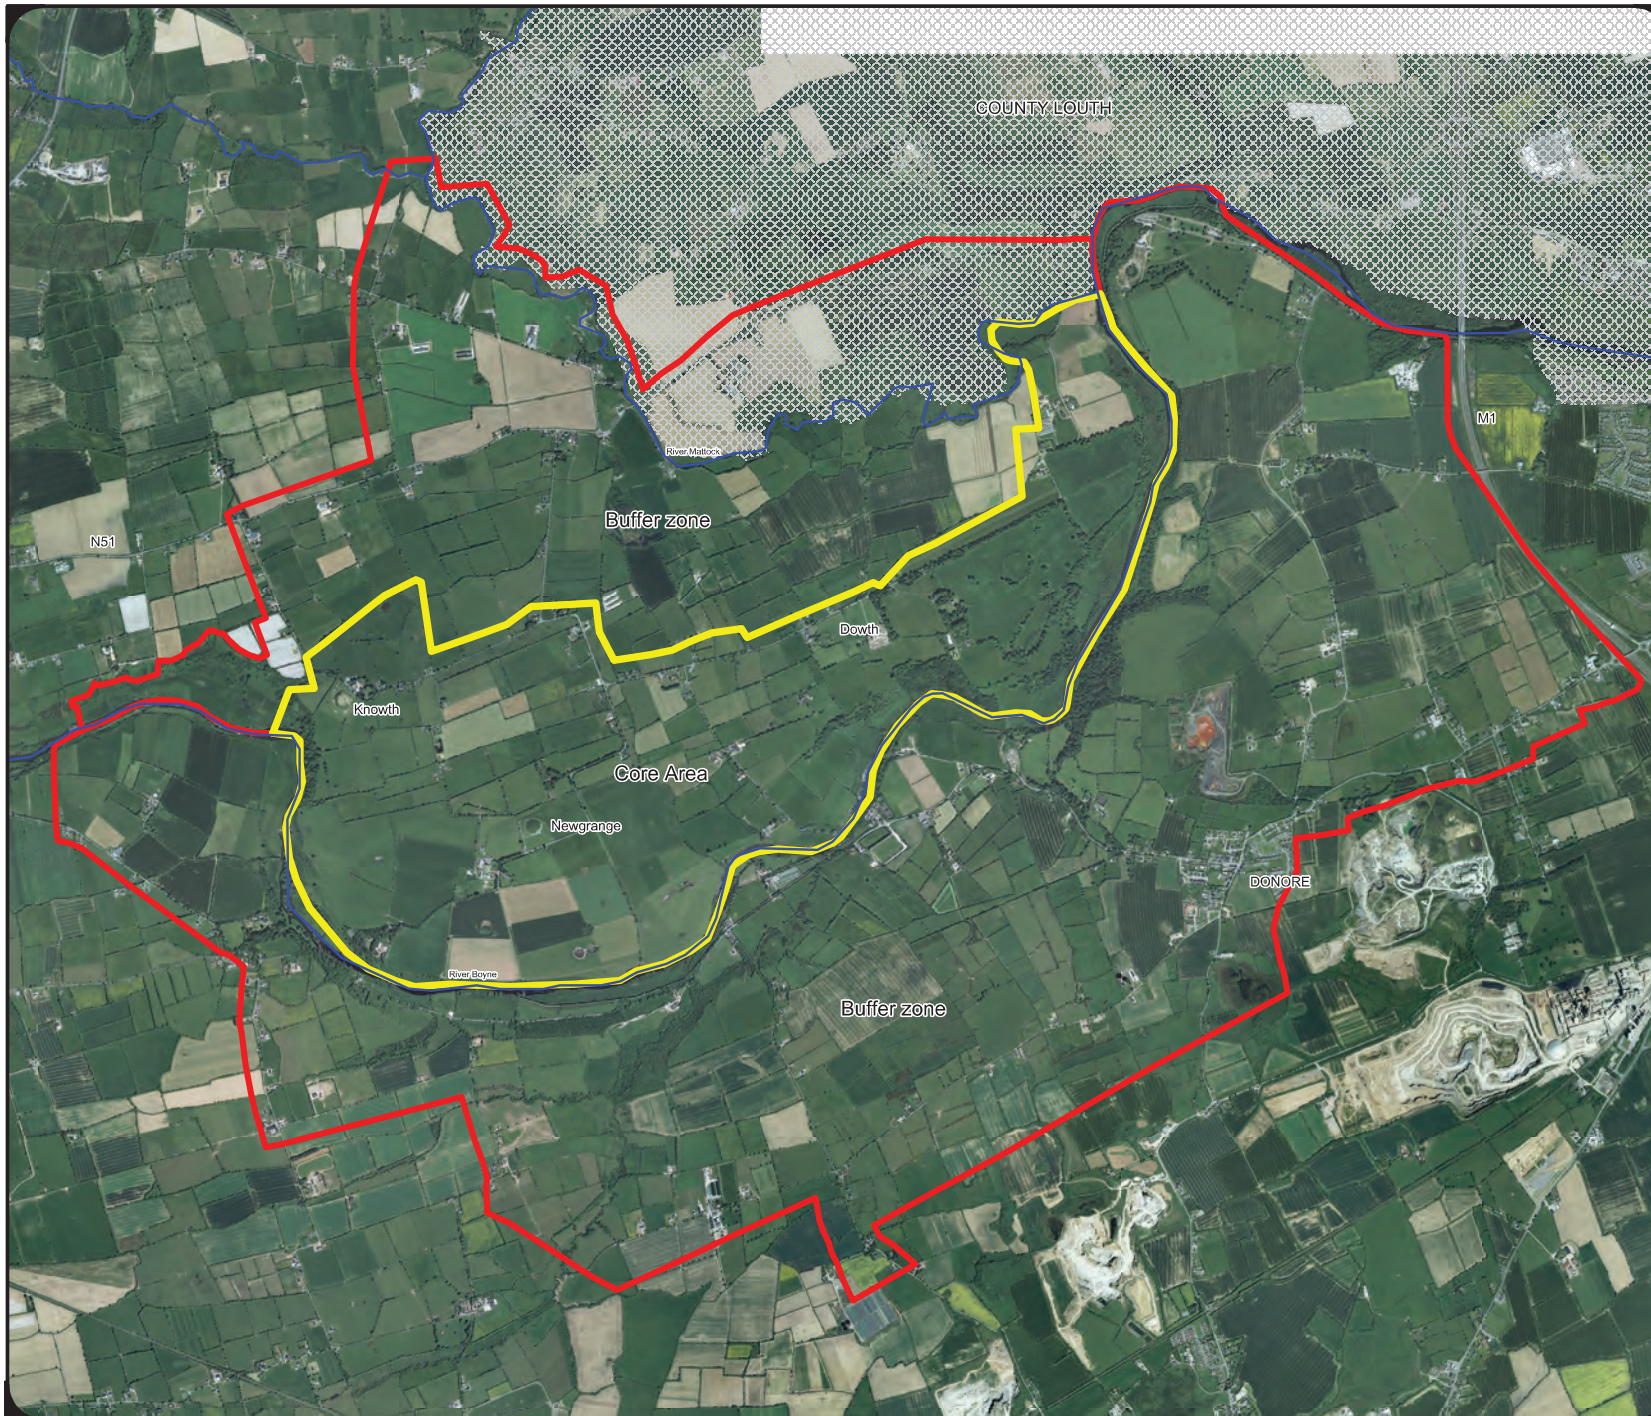

ADOPTED

Date:
17th December 2012

LEGEND

Rivers

World Heritage Site

Buffer Zones - Bru na Boinne

Core Area - Bru na Boinne

Planning Department
Meath County Council
Abbey Mall,
Abbey Road,
Navan, Co. Meath

Tel: (046) 9097000
Fax: (046) 9097001
e-mail: forward@planning@meathcc.ie
web: http://countydevelopmentplan.meath.ie

Scale:
Drawing N.T.S.