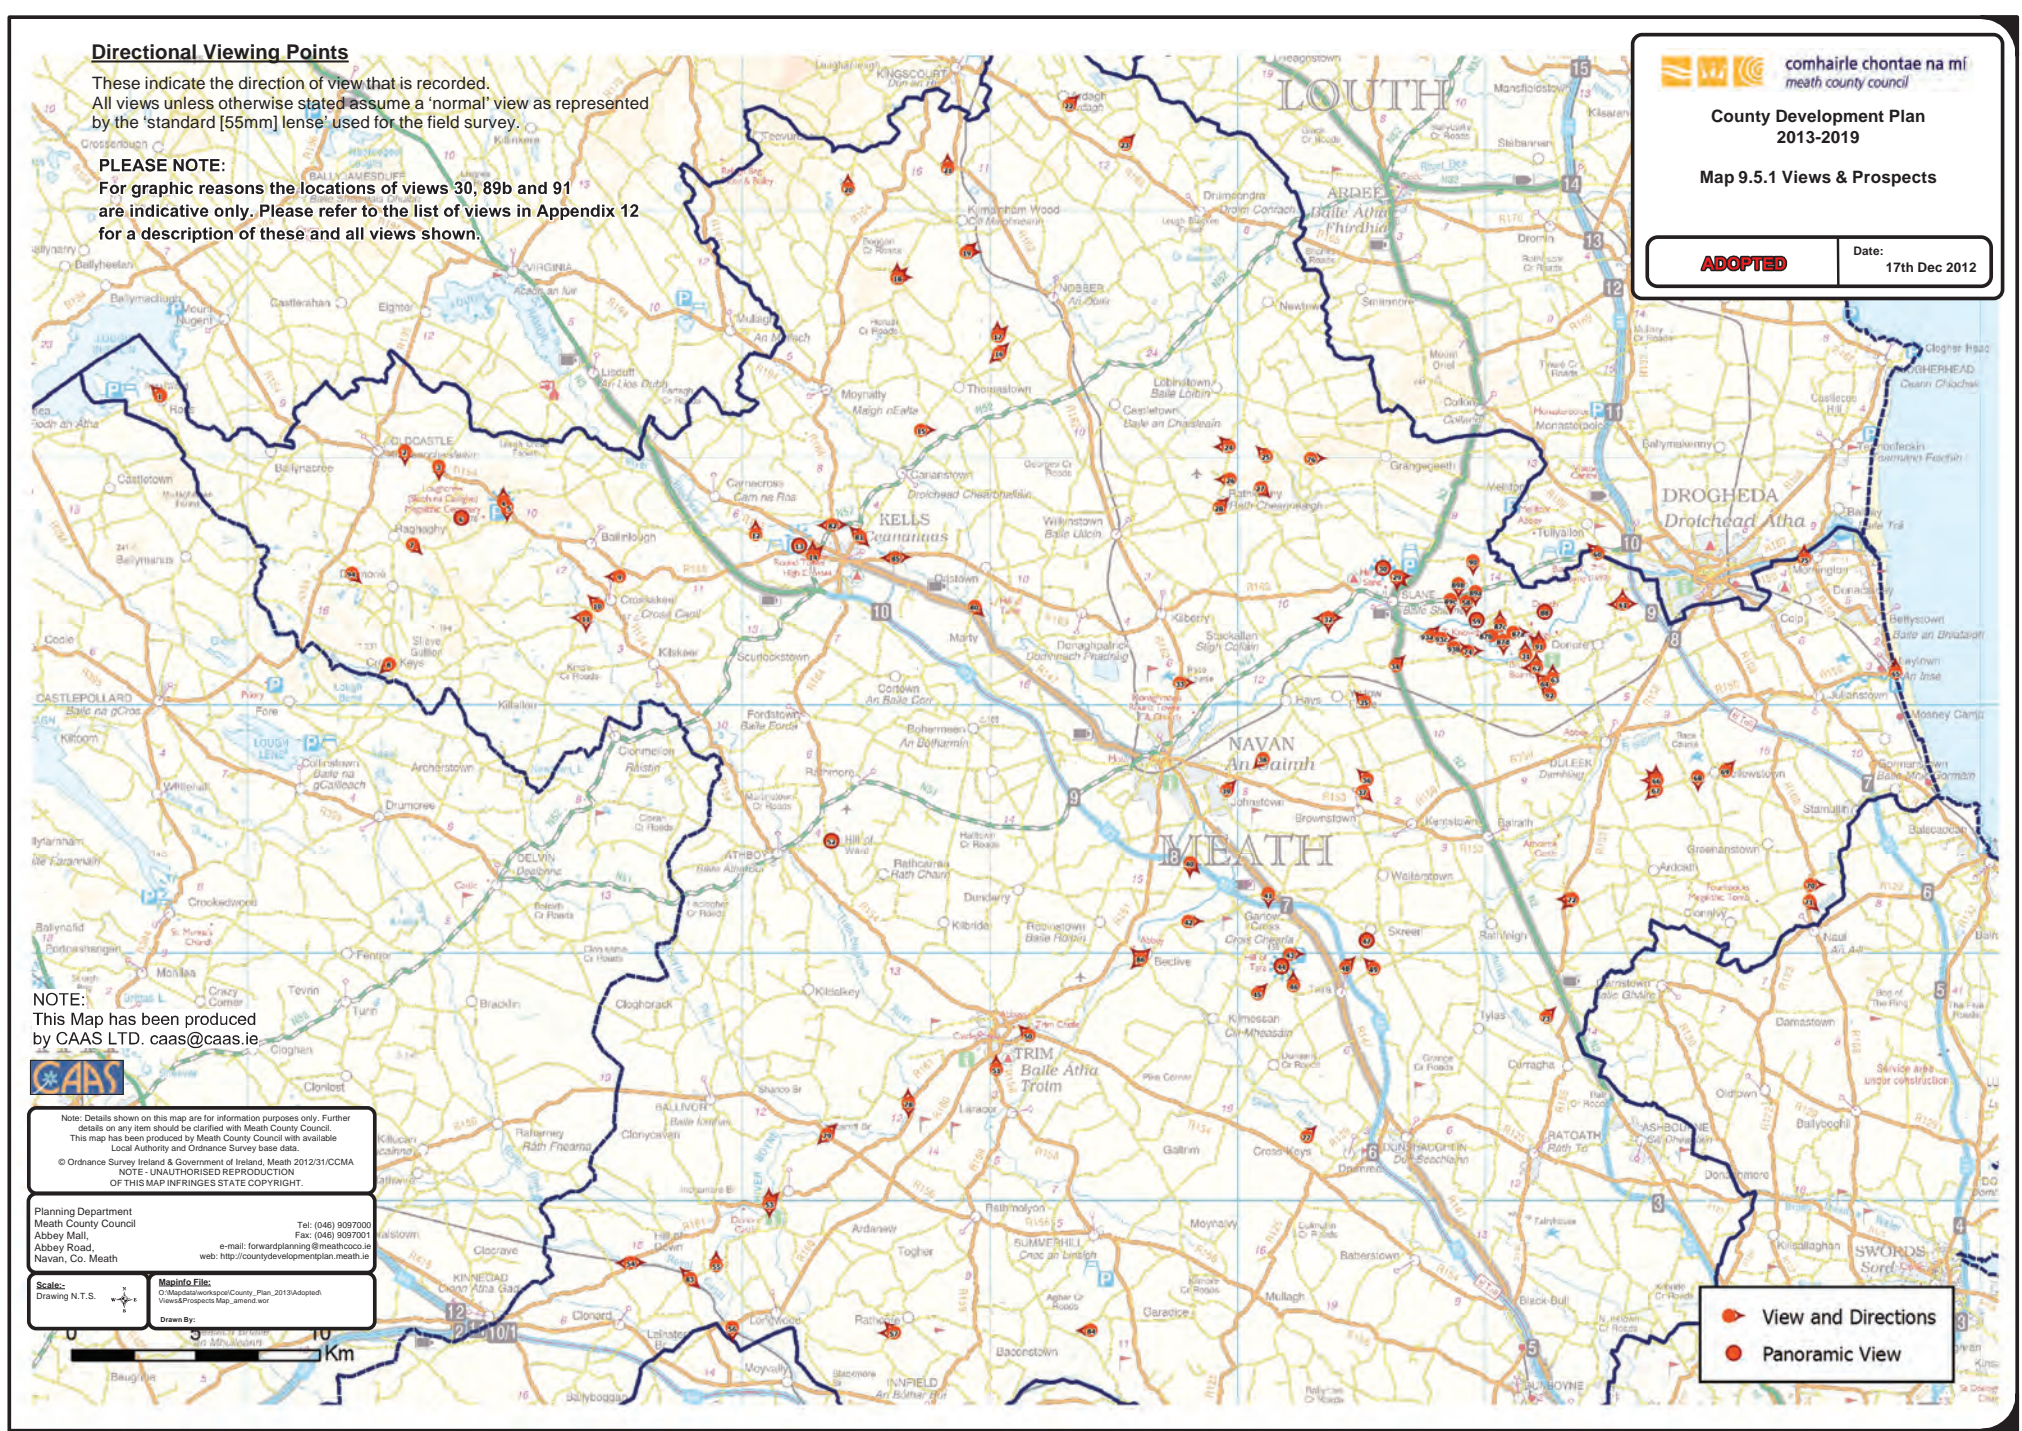

Directional Viewing Points

These indicate the direction of view that is recorded. All views unless otherwise stated assume a 'normal' view as represented by the 'standard [55mm] lense' used for the field survey.

PLEASE NOTE:

For graphic reasons the locations of views 30, 89b and 91 are indicative only. Please refer to the list of views in Appendix 12 for a description of these and all views shown.

comhairle chontae na mí
meath county council
County Development Plan
2013-2019
Map 9.5.1 Views & Prospects

ADOPTED	Date: 17th Dec 2012

NOTE:
This Map has been produced by CAAS LTD. caas@caas.ie

Planning Department
Meath County Council
Abbey Mall,
Abbey Road,
Navan, Co. Meath
Tel: (046) 9097000
Fax: (046) 9097001
e-mail: forwardplanning@meathco.ie
web: http://countydevelopmentplan.meath.ie

Scale:
Drawing N.T.S.
MapInfo File:
© Mapdata/Workshop/County_Plan_2013/Adopted_ViewsAndProspects/map_9.5.1.mxd
Drawn By:

	View and Directions
	Panoramic View